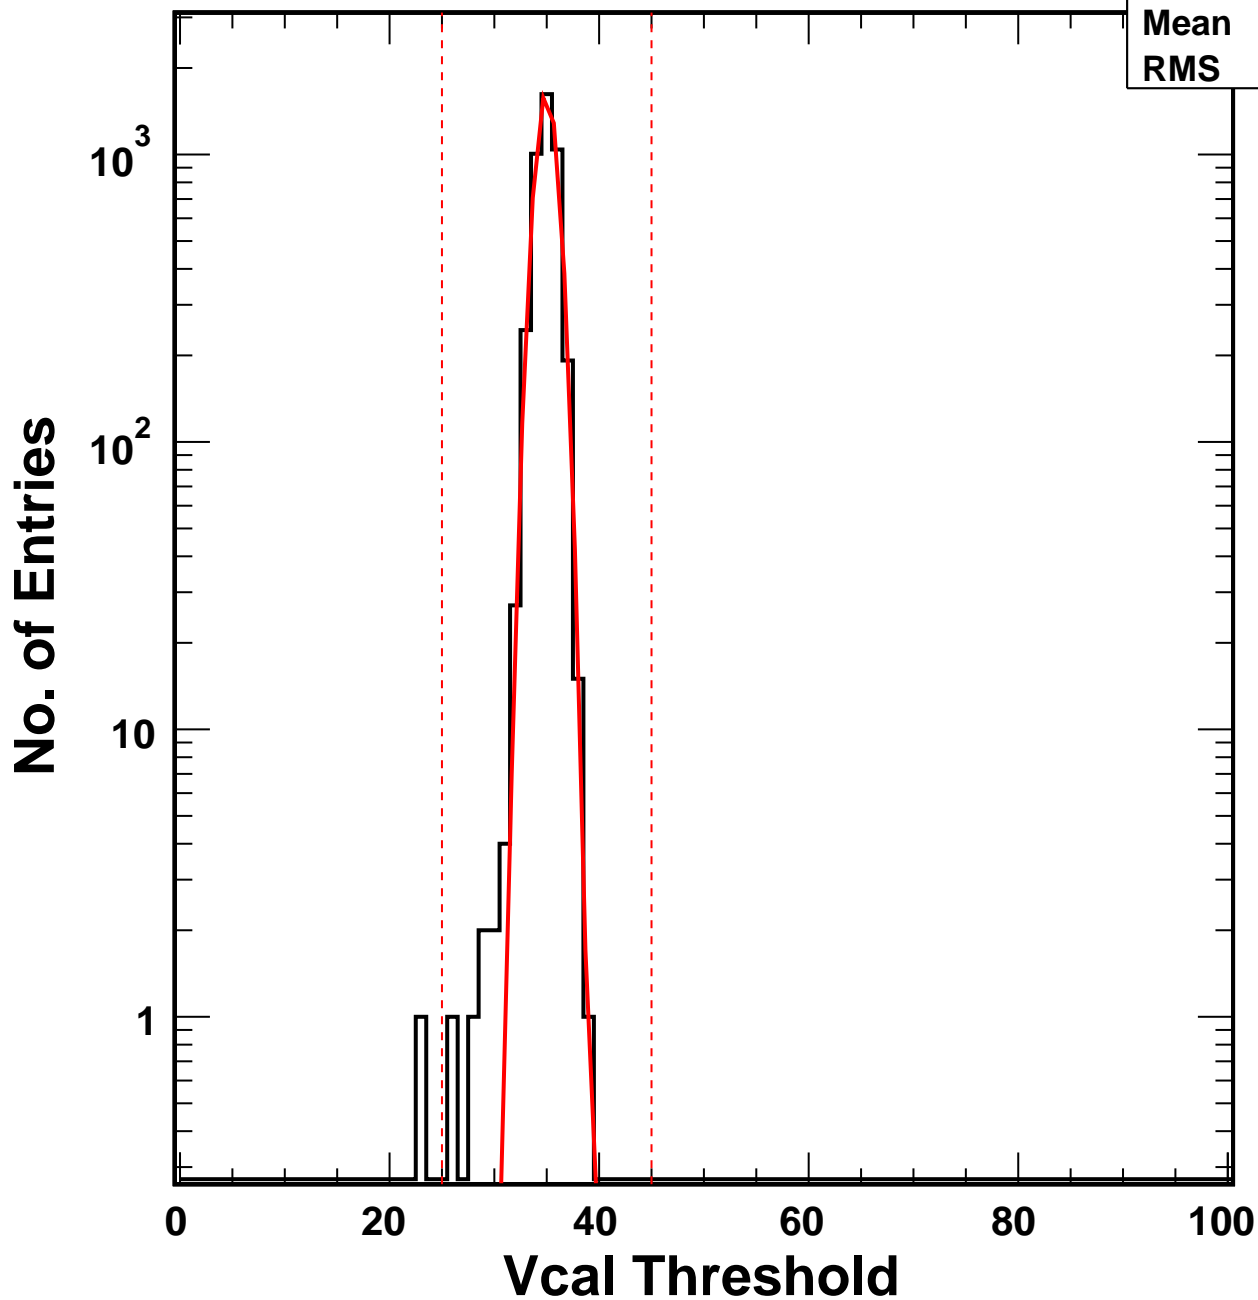

Vcal Threshold Trimmed

VcalThresholdTrimmed_4379

Entries 4160

Mean 34.96

RMS 1.056