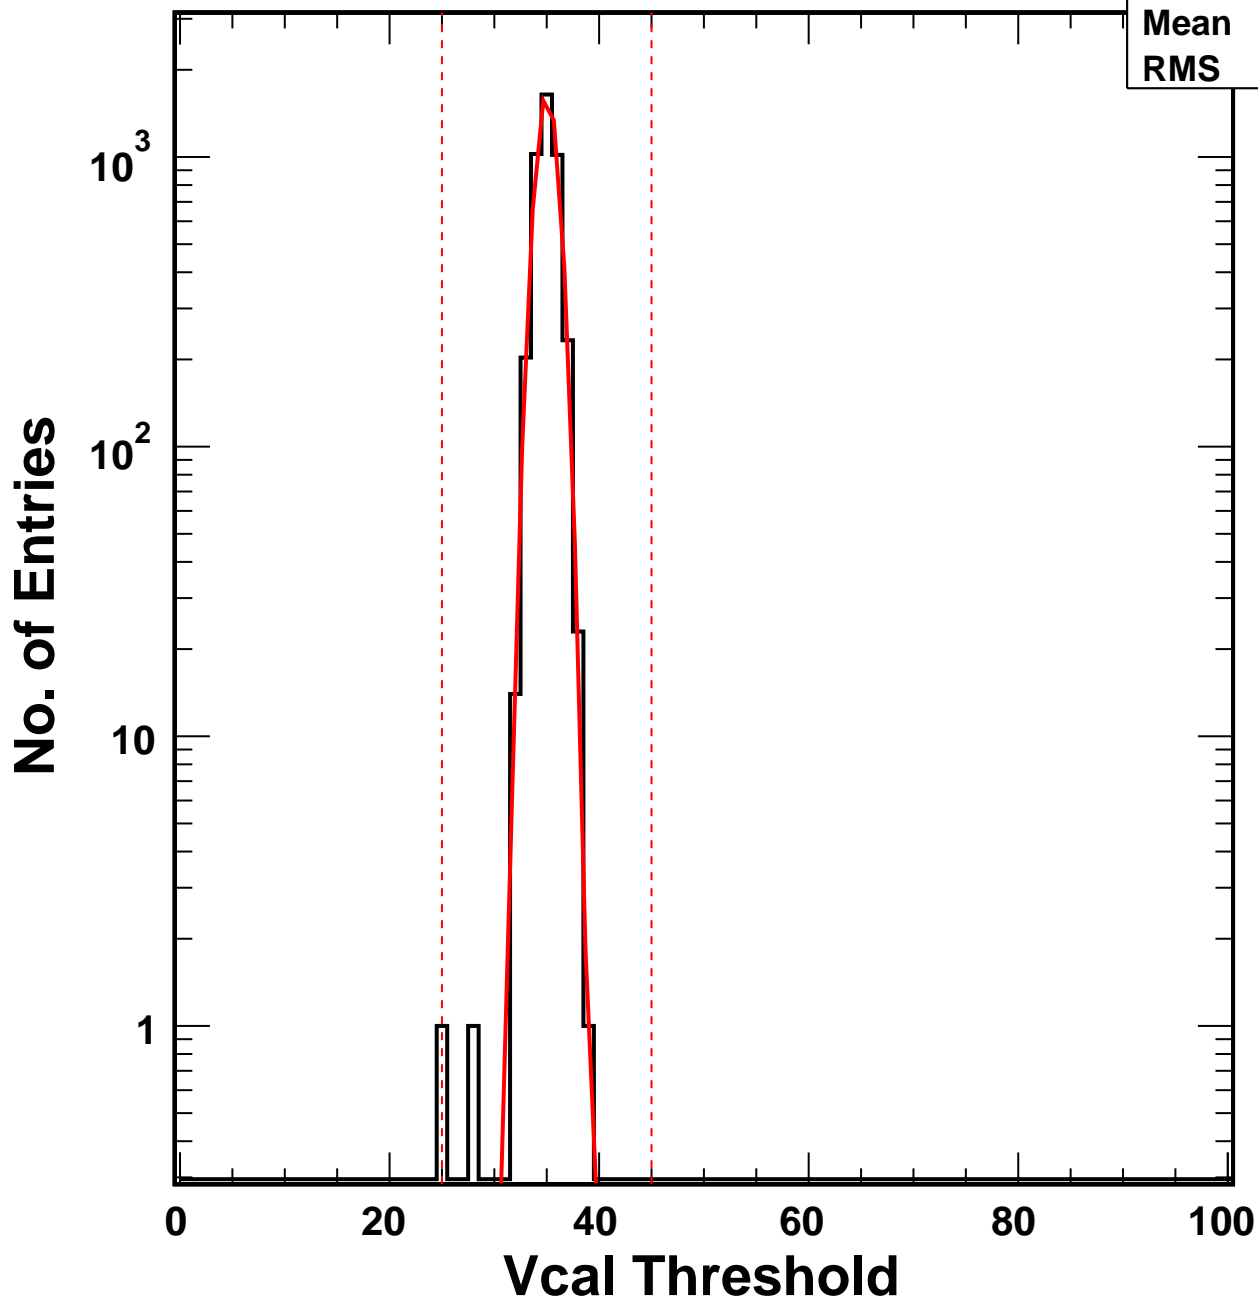

# Vcal Threshold Trimmed

VcalThresholdTrimmed\_5468

Entries 4160

Mean 35.02

RMS 1.015