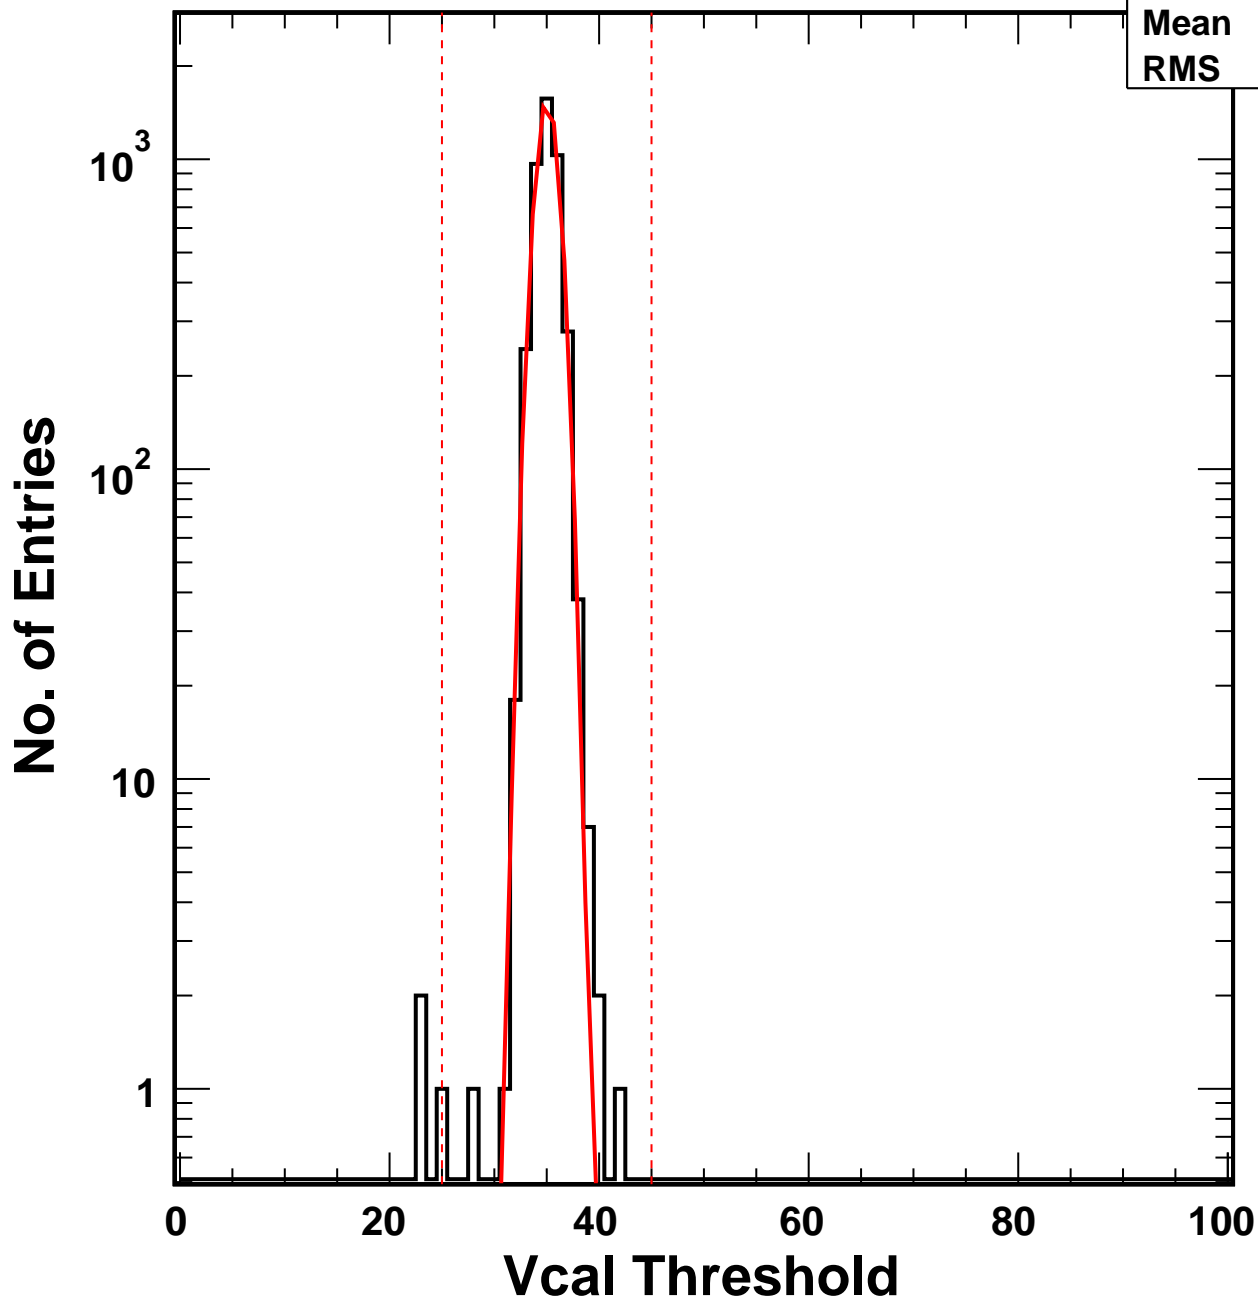

Vcal Threshold Trimmed

VcalThresholdTrimmed_5964

Entries 4160

Mean 35.05

RMS 1.123