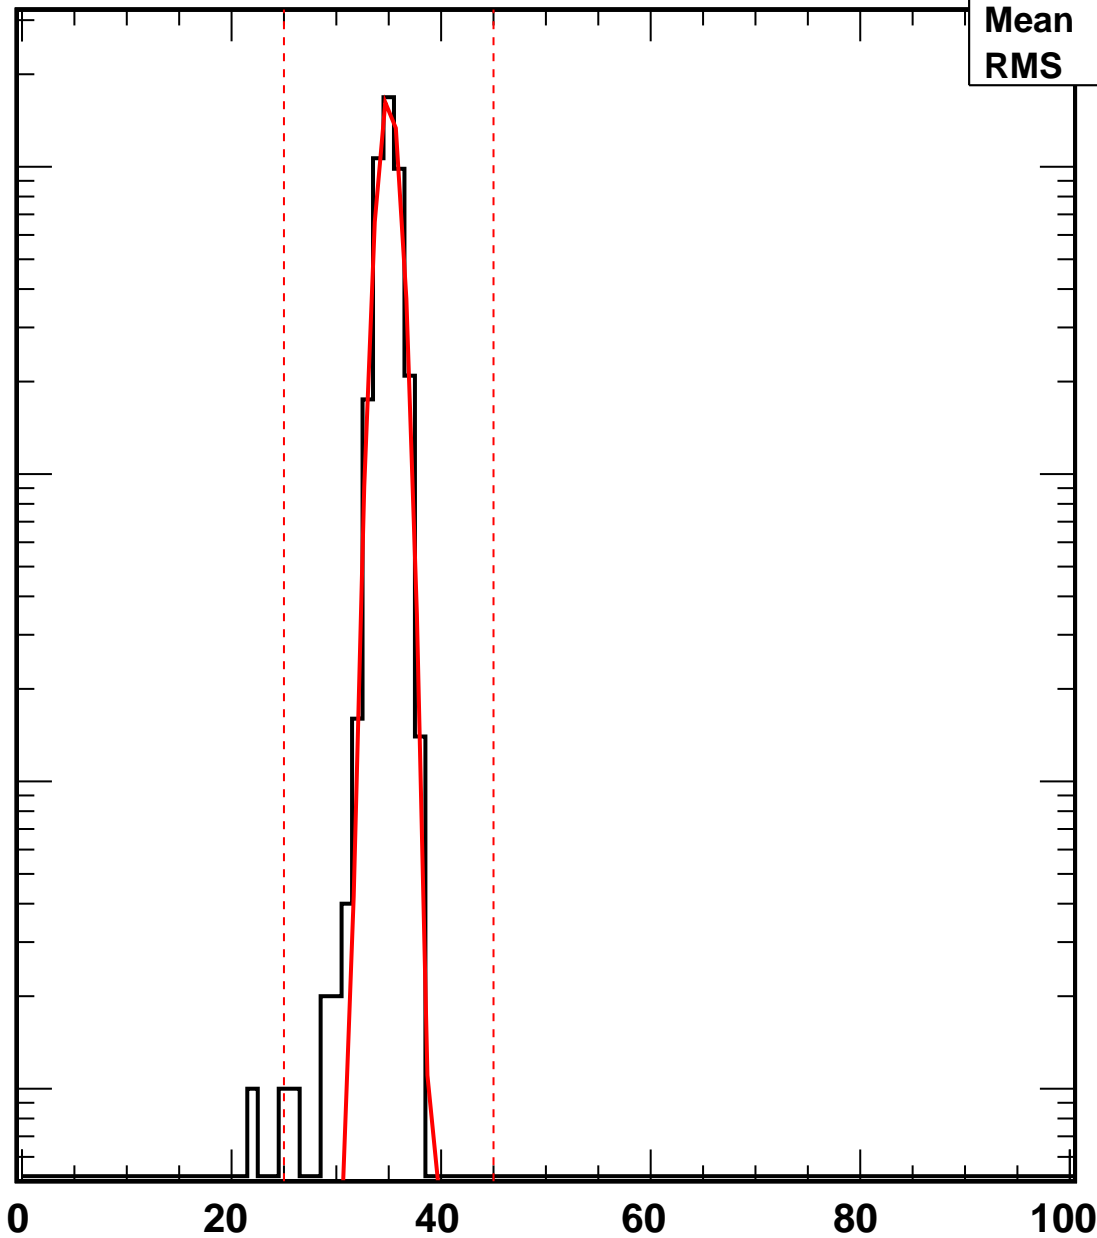

# Vcal Threshold Trimmed

VcalThresholdTrimmed\_5220

<b>Entries</b>	<b>4160</b>
<b>Mean</b>	<b>34.98</b>
<b>RMS</b>	<b>1.027</b>

No. of Entries

10<sup>3</sup>  
10<sup>2</sup>  
10  
1

Vcal Threshold