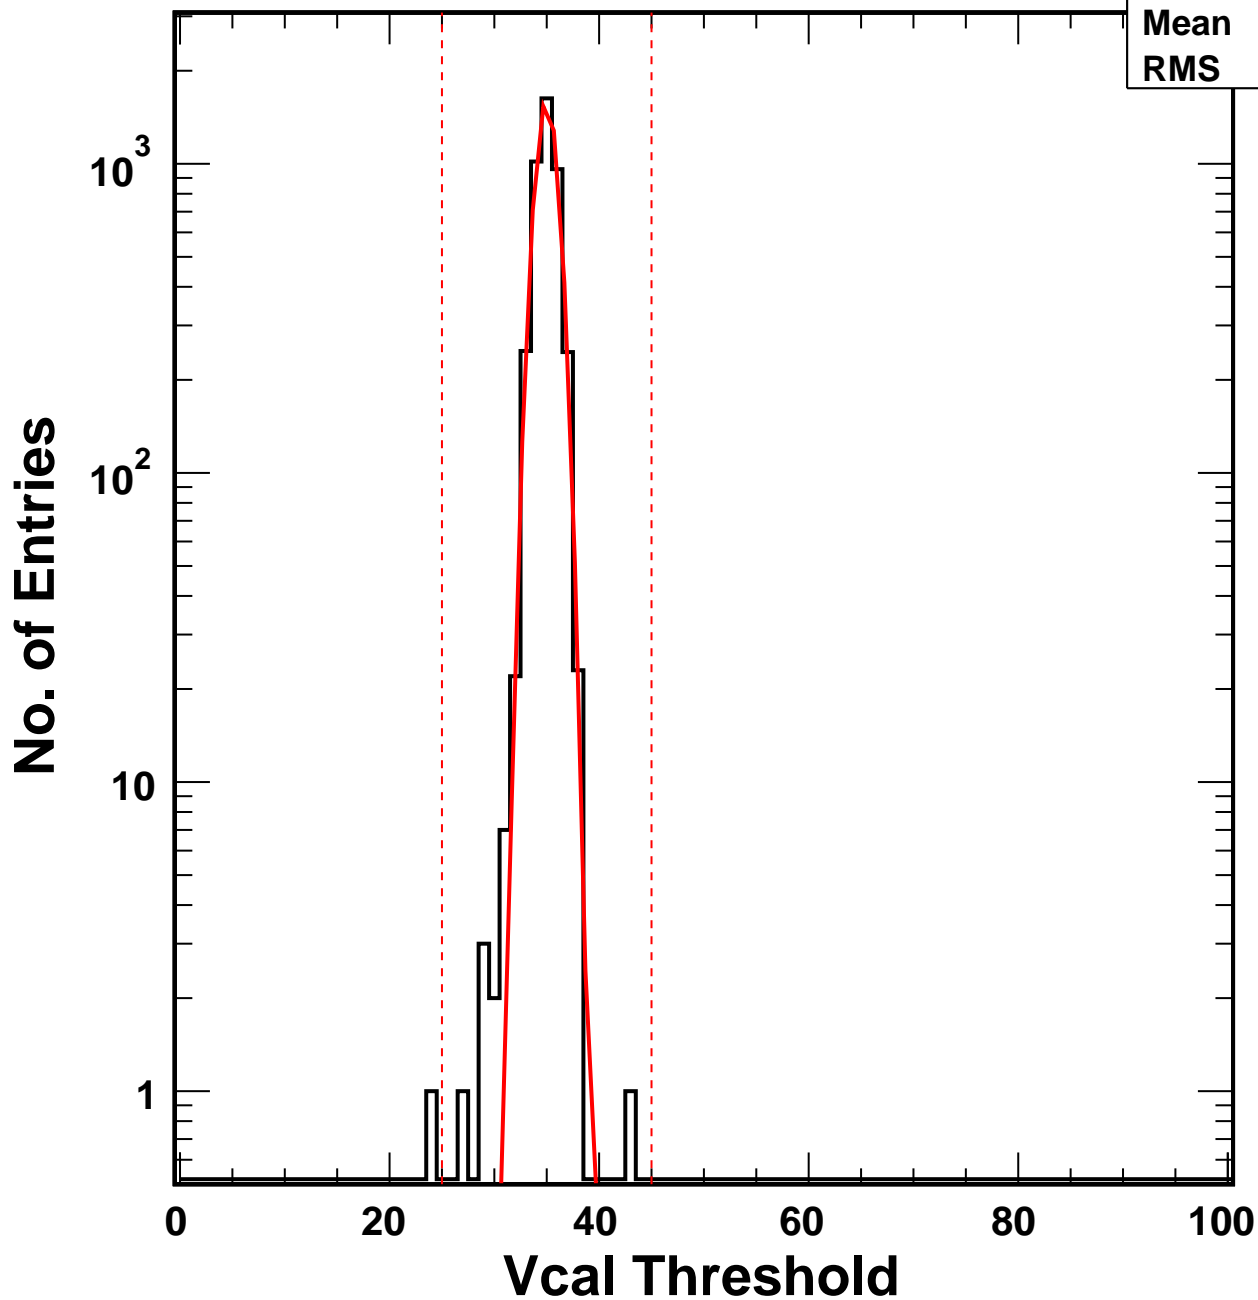

Vcal Threshold Trimmed

VcalThresholdTrimmed_2440

Entries 4160

Mean 34.97

RMS 1.082