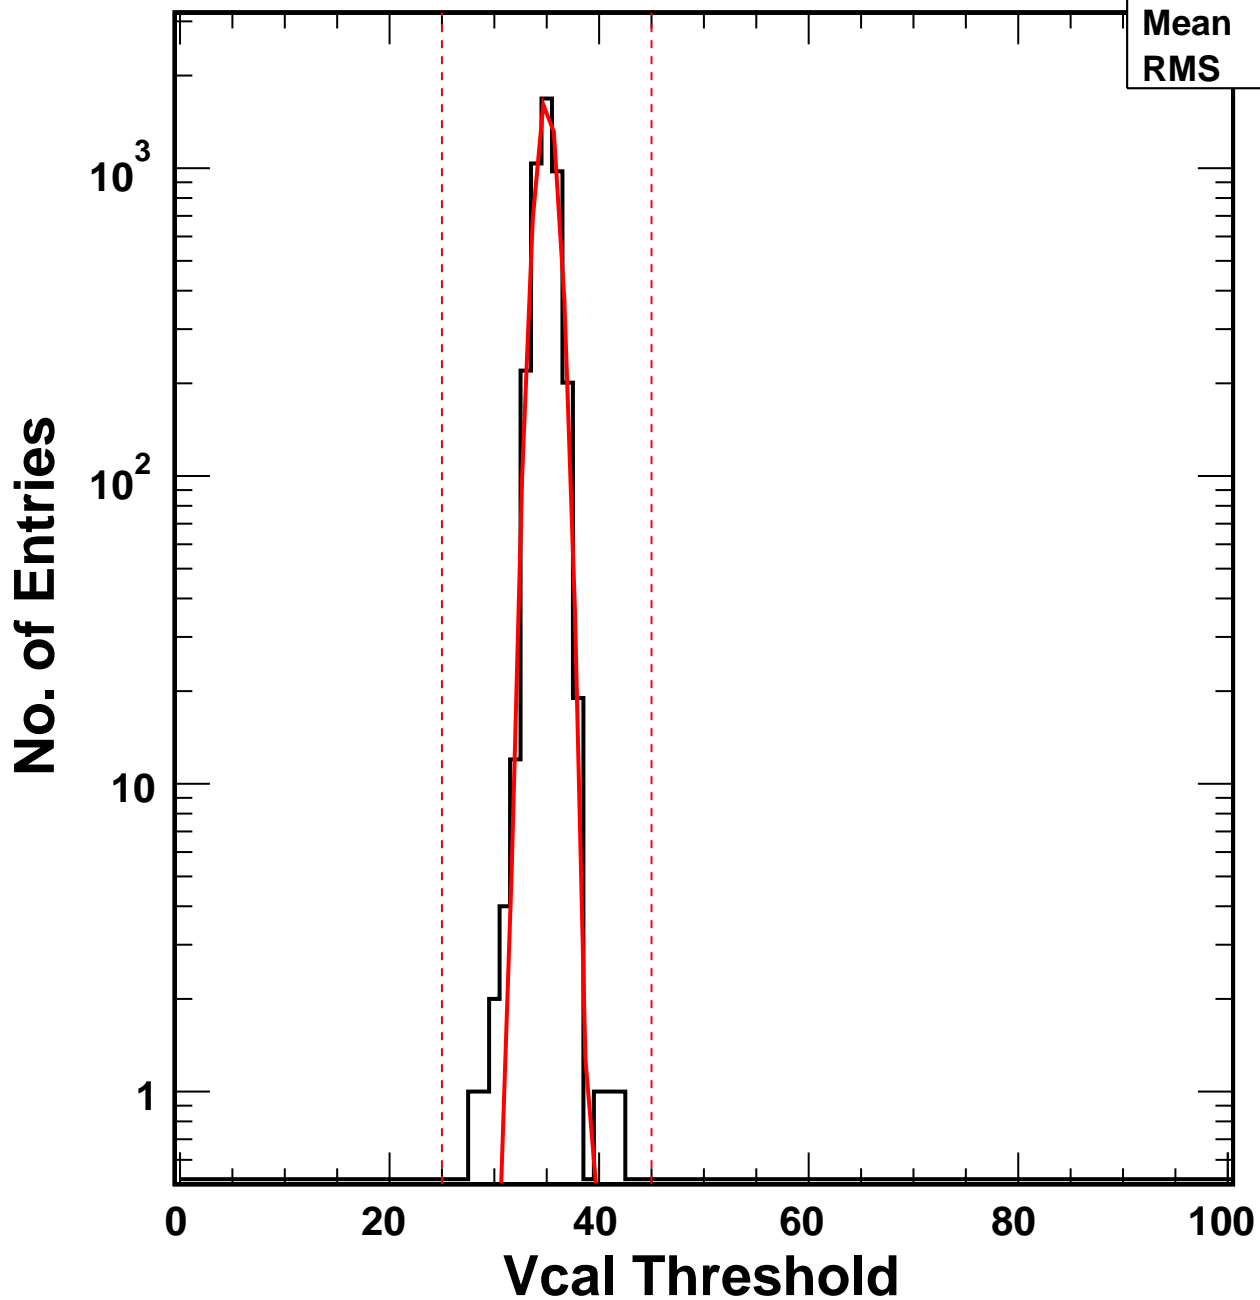

Vcal Threshold Trimmed

VcalThresholdTrimmed_1408

Entries 4160

Mean 34.98

RMS 1.015