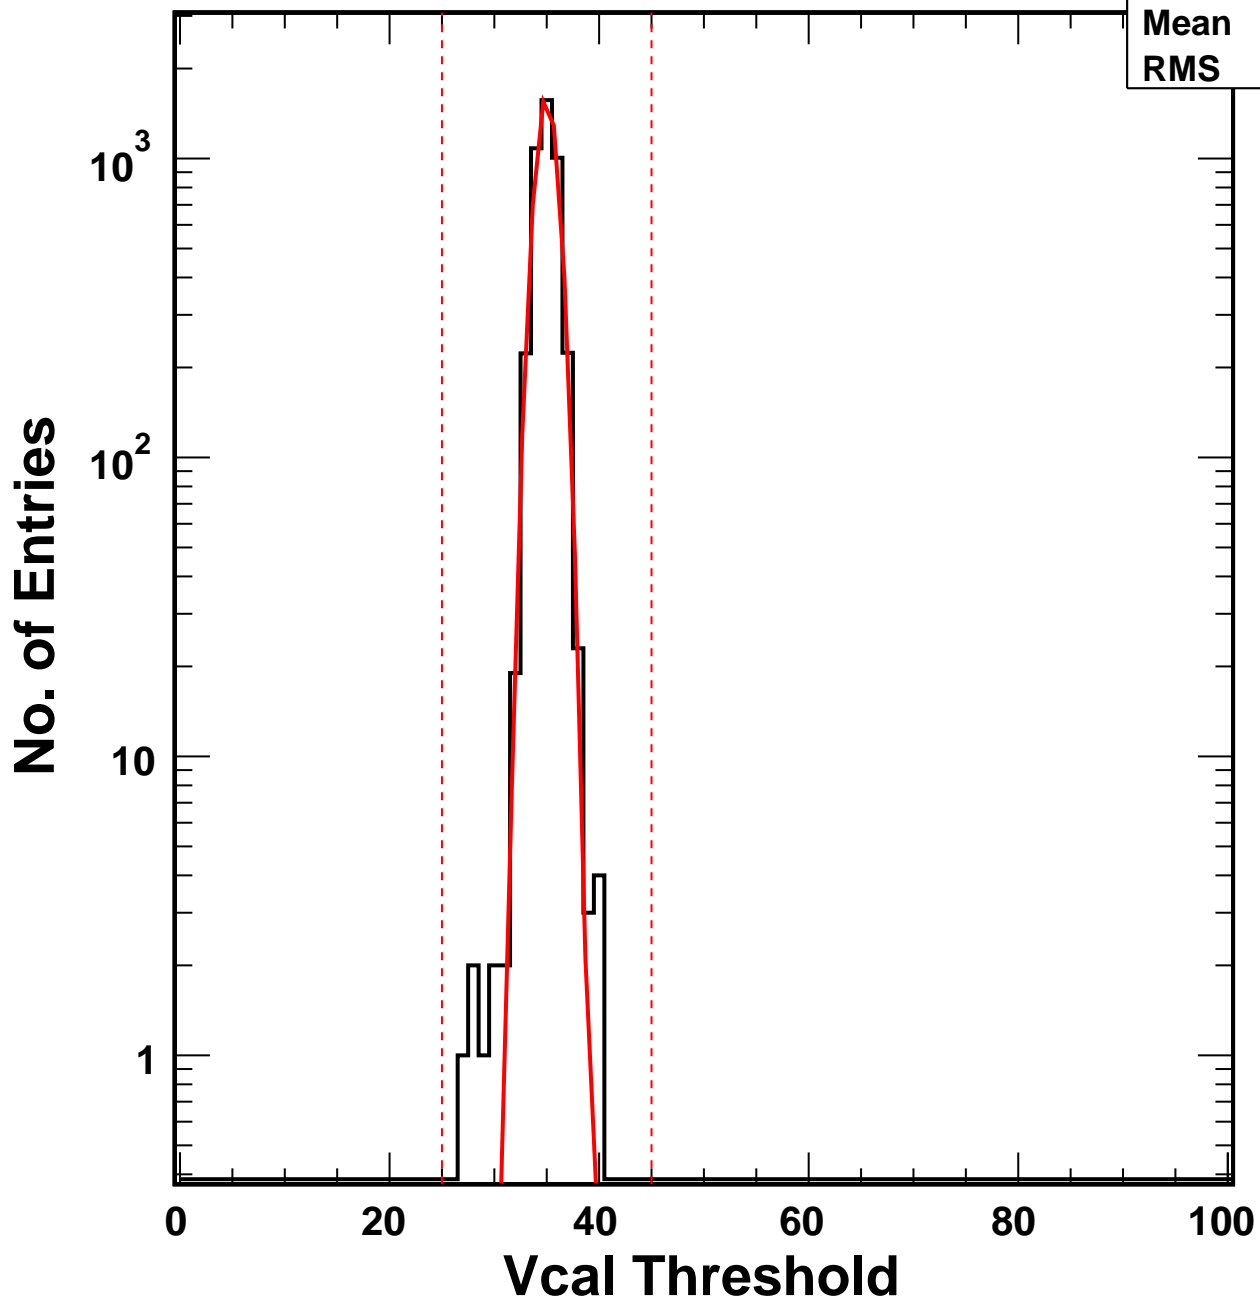

Vcal Threshold Trimmed

VcalThresholdTrimmed_1160

Entries 4160

Mean 34.98

RMS 1.061