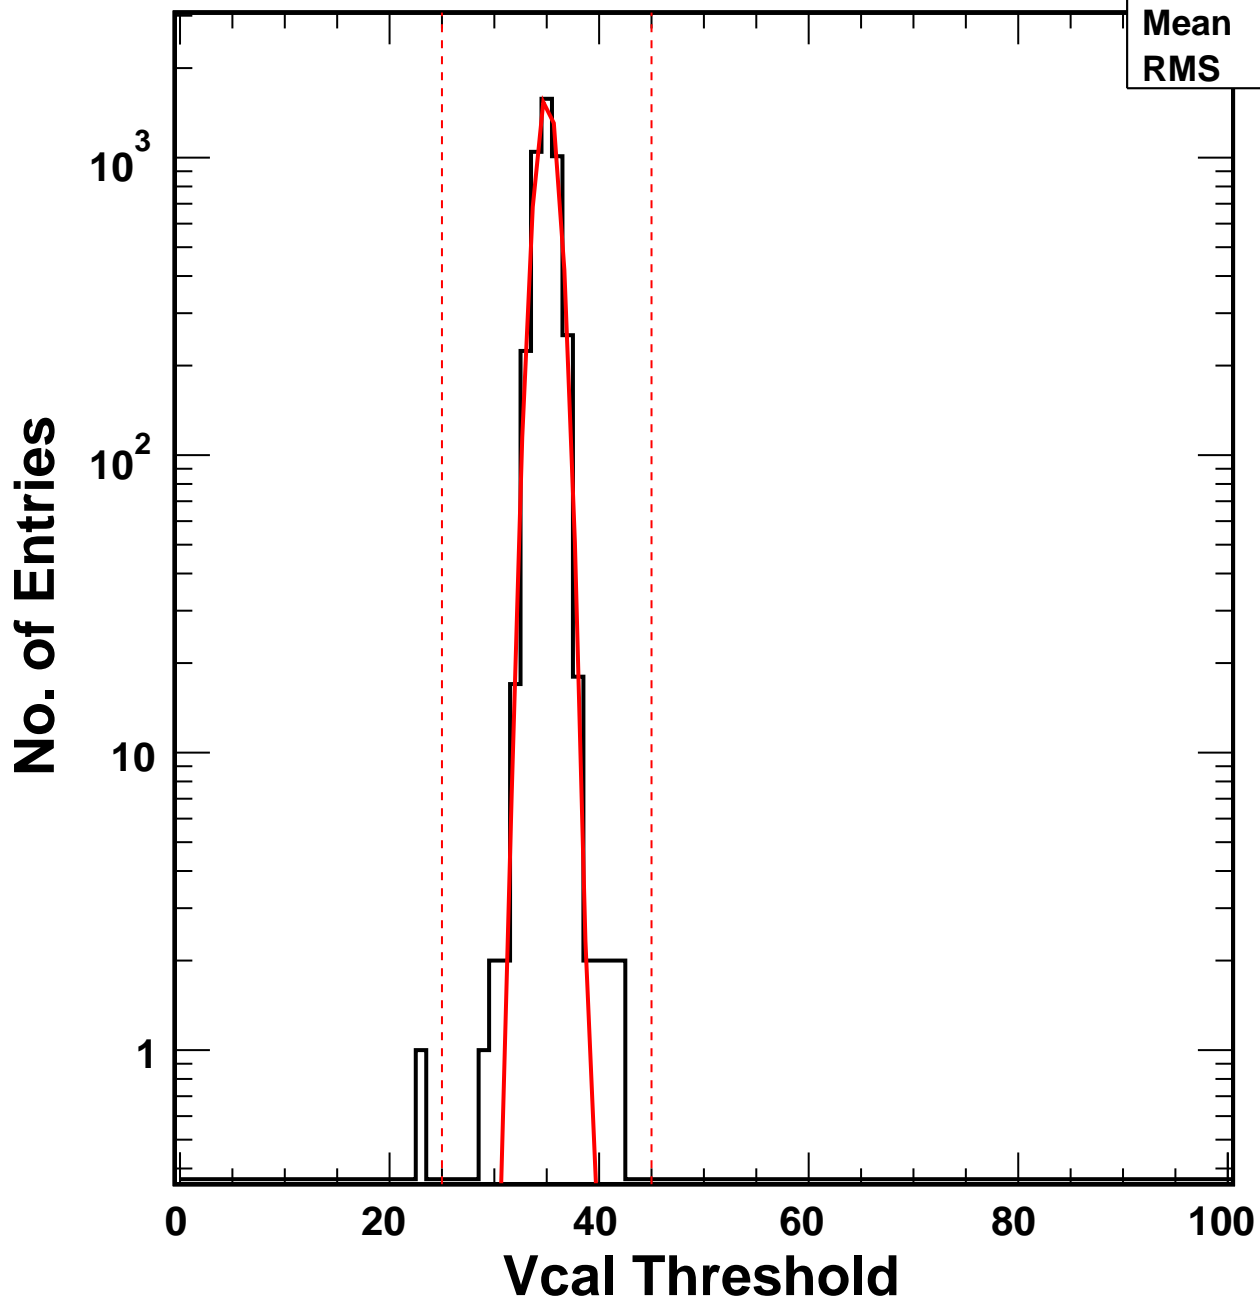

# Vcal Threshold Trimmed

VcalThresholdTrimmed\_1904

Entries 4160

Mean 35.01

RMS 1.073