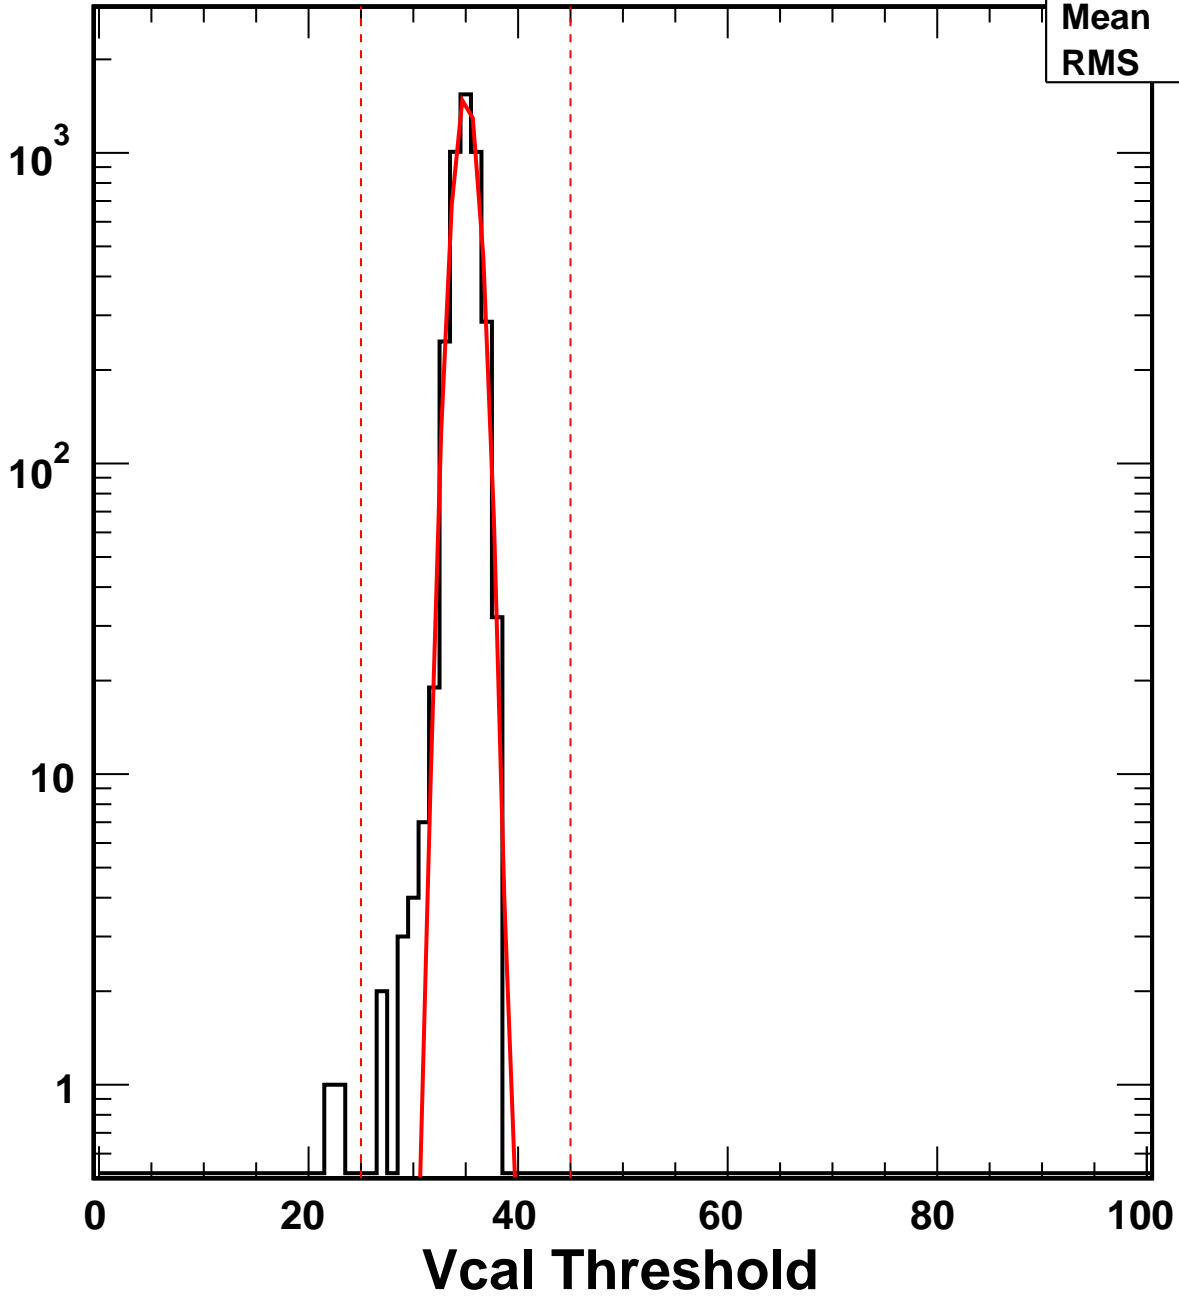

Vcal Threshold Trimmed

VcalThresholdTrimmed_14989

Entries	4160
Mean	35
RMS	1.136

No. of Entries

Vcal Threshold