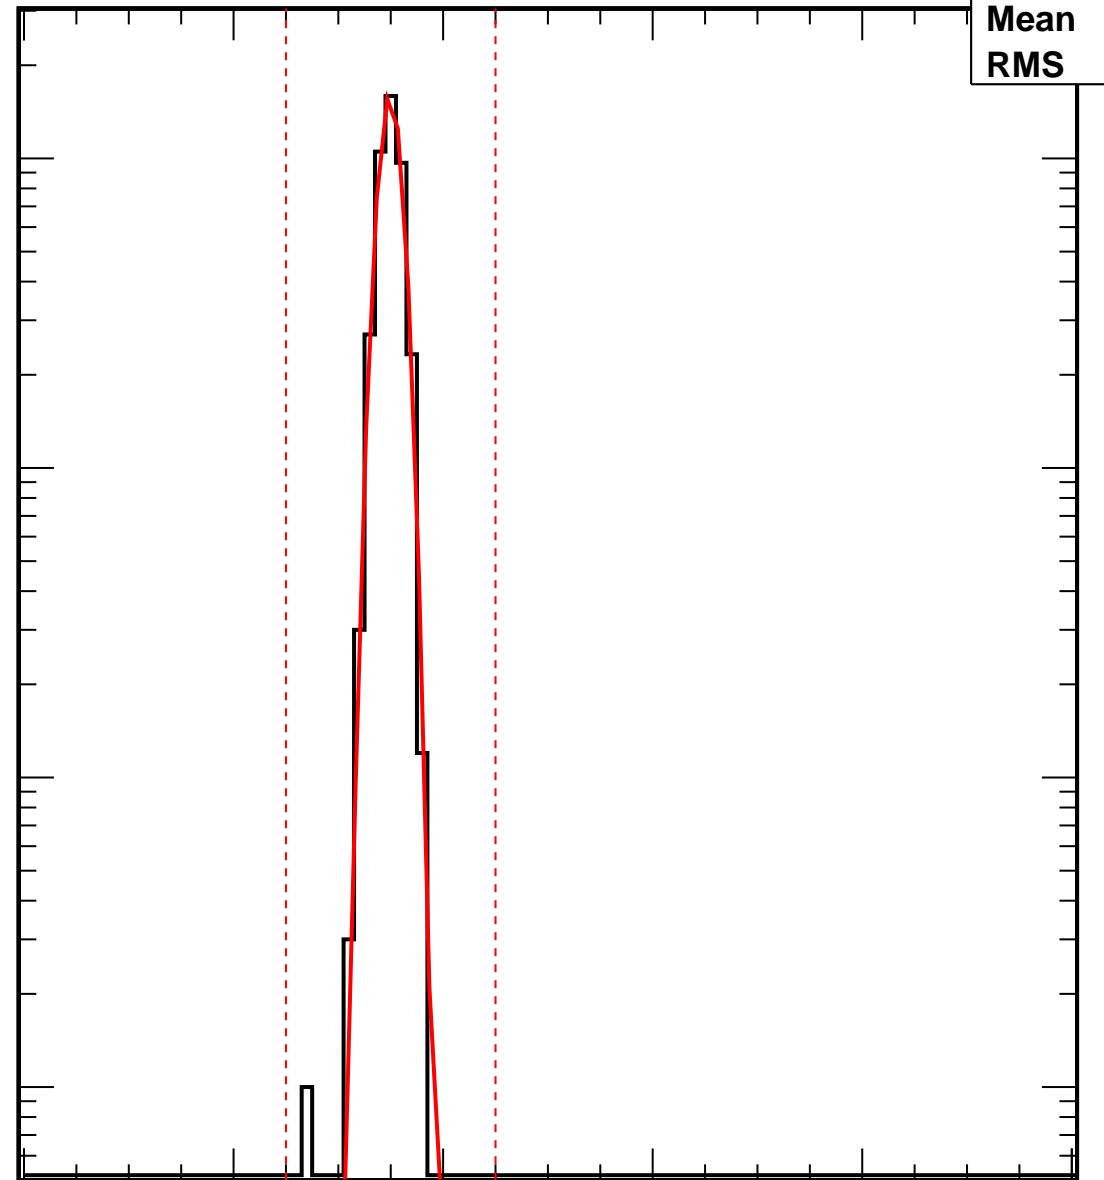

# Vcal Threshold Trimmed

VcalThresholdTrimmed\_15111

<b>Entries</b>	<b>4160</b>
<b>Mean</b>	<b>34.94</b>
<b>RMS</b>	<b>1.041</b>

No. of Entries

10<sup>3</sup>  
10<sup>2</sup>  
10  
1

0 20 40 60 80 100

Vcal Threshold