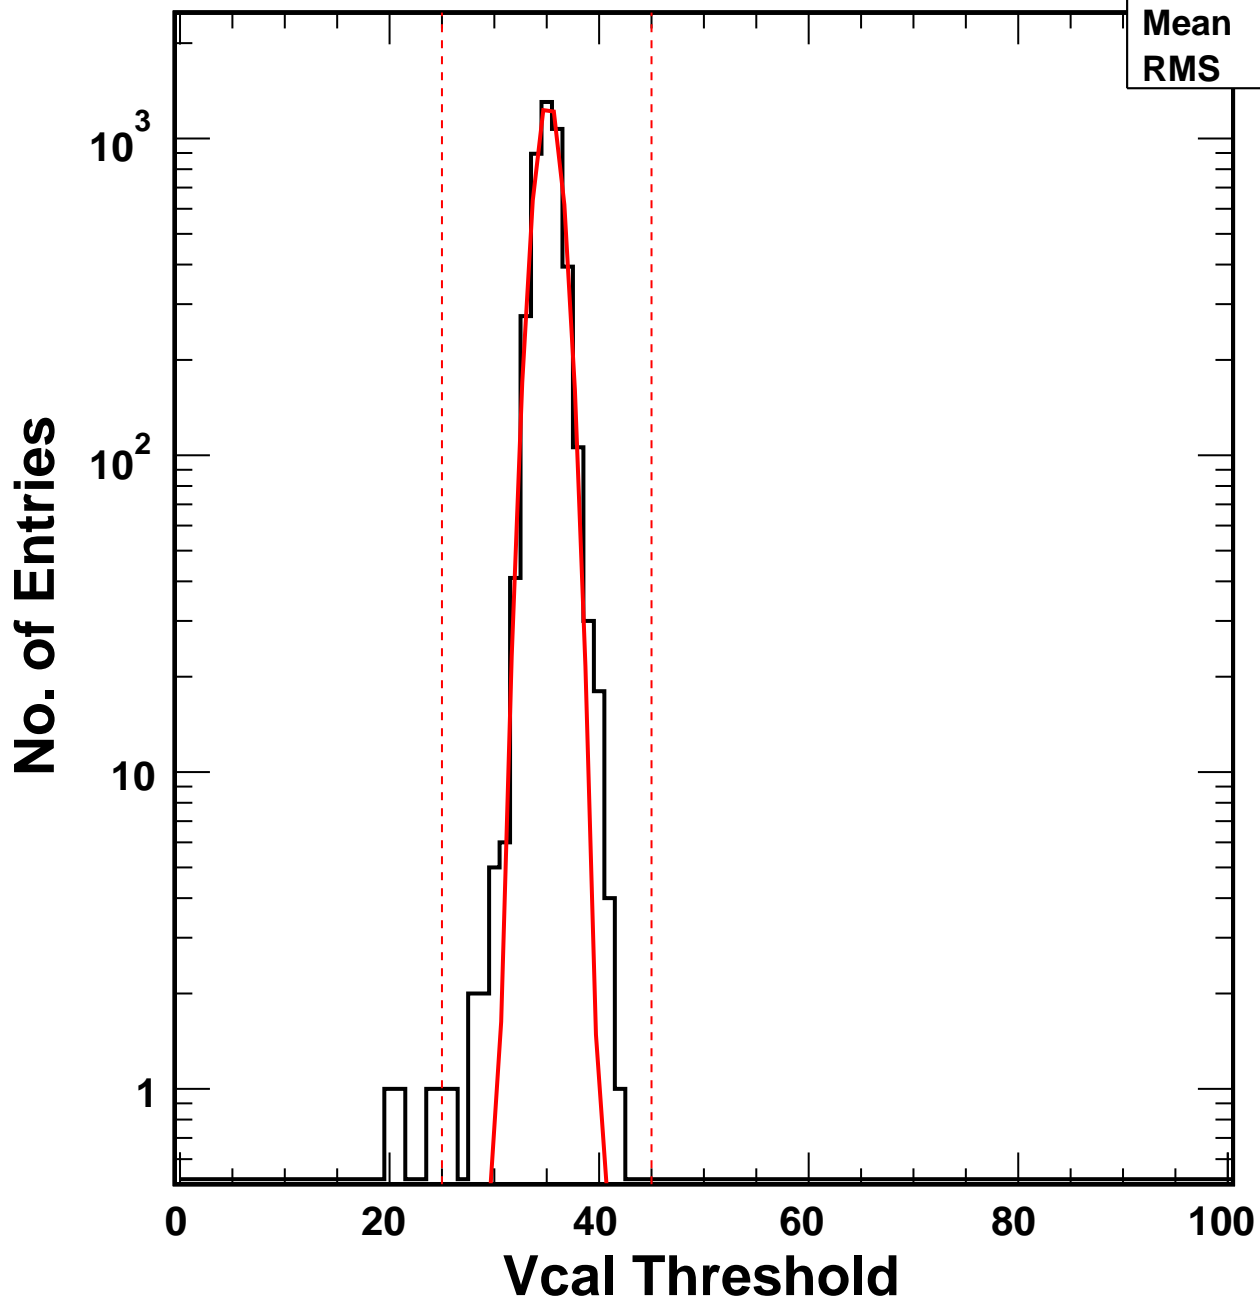

Vcal Threshold Trimmed

VcalThresholdTrimmed_9900

Entries 4160

Mean 35.17

RMS 1.394