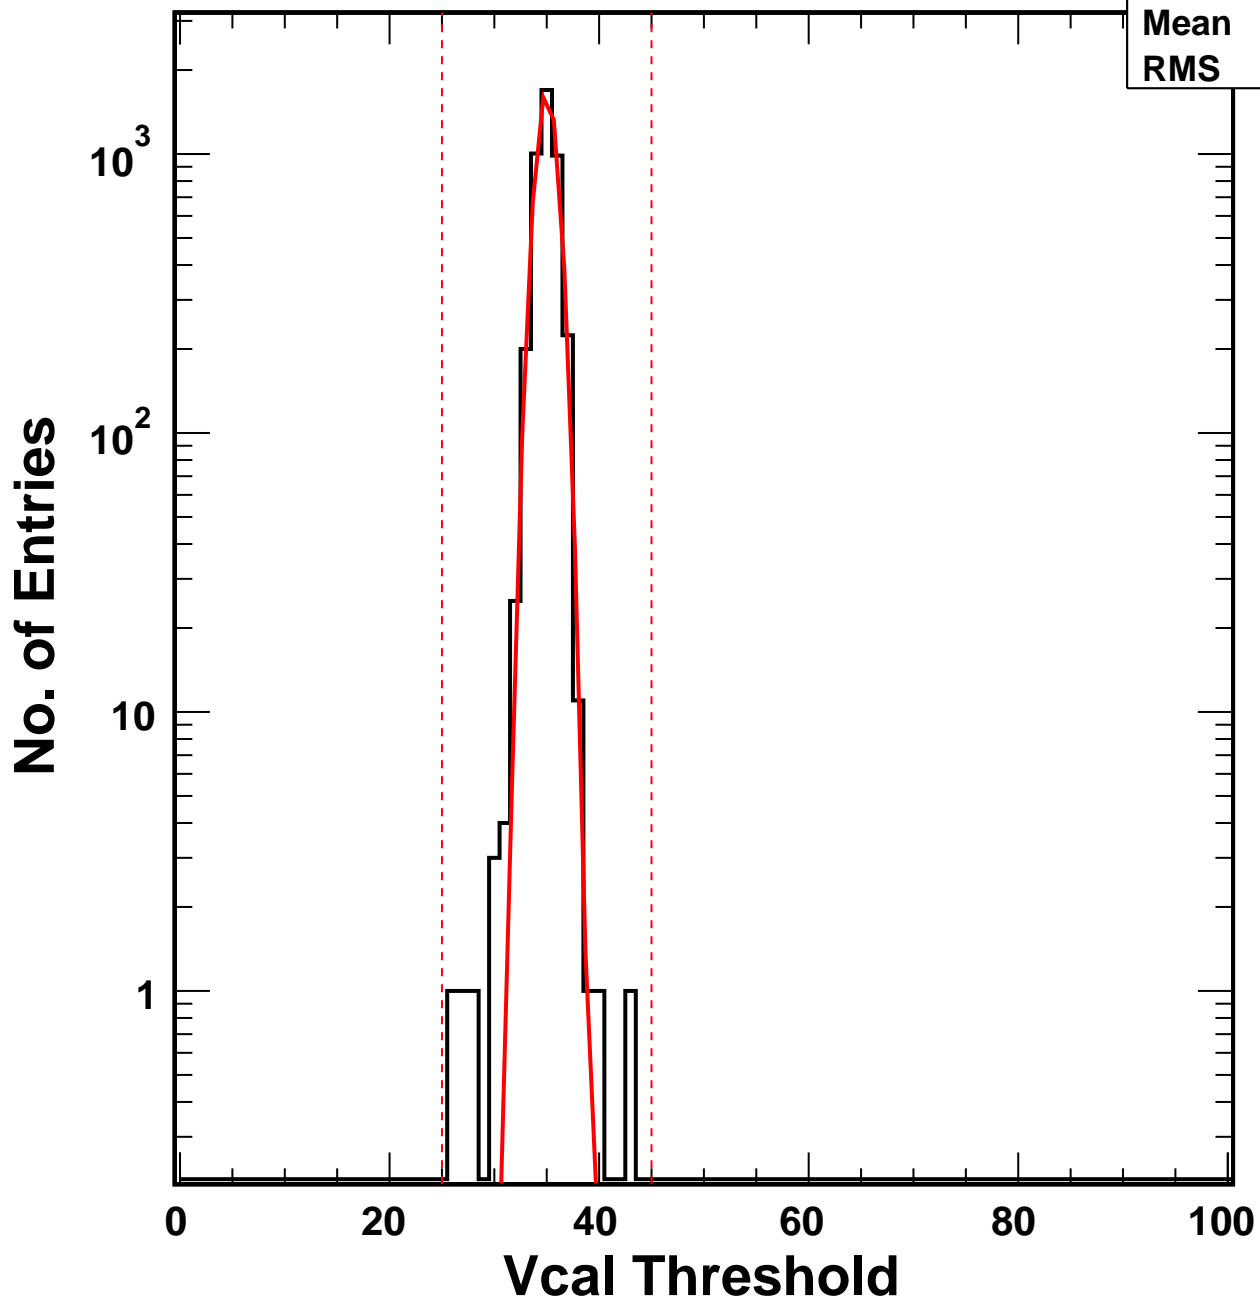

Vcal Threshold Trimmed

VcalThresholdTrimmed_501	
Entries	4160
Mean	34.99
RMS	1.034