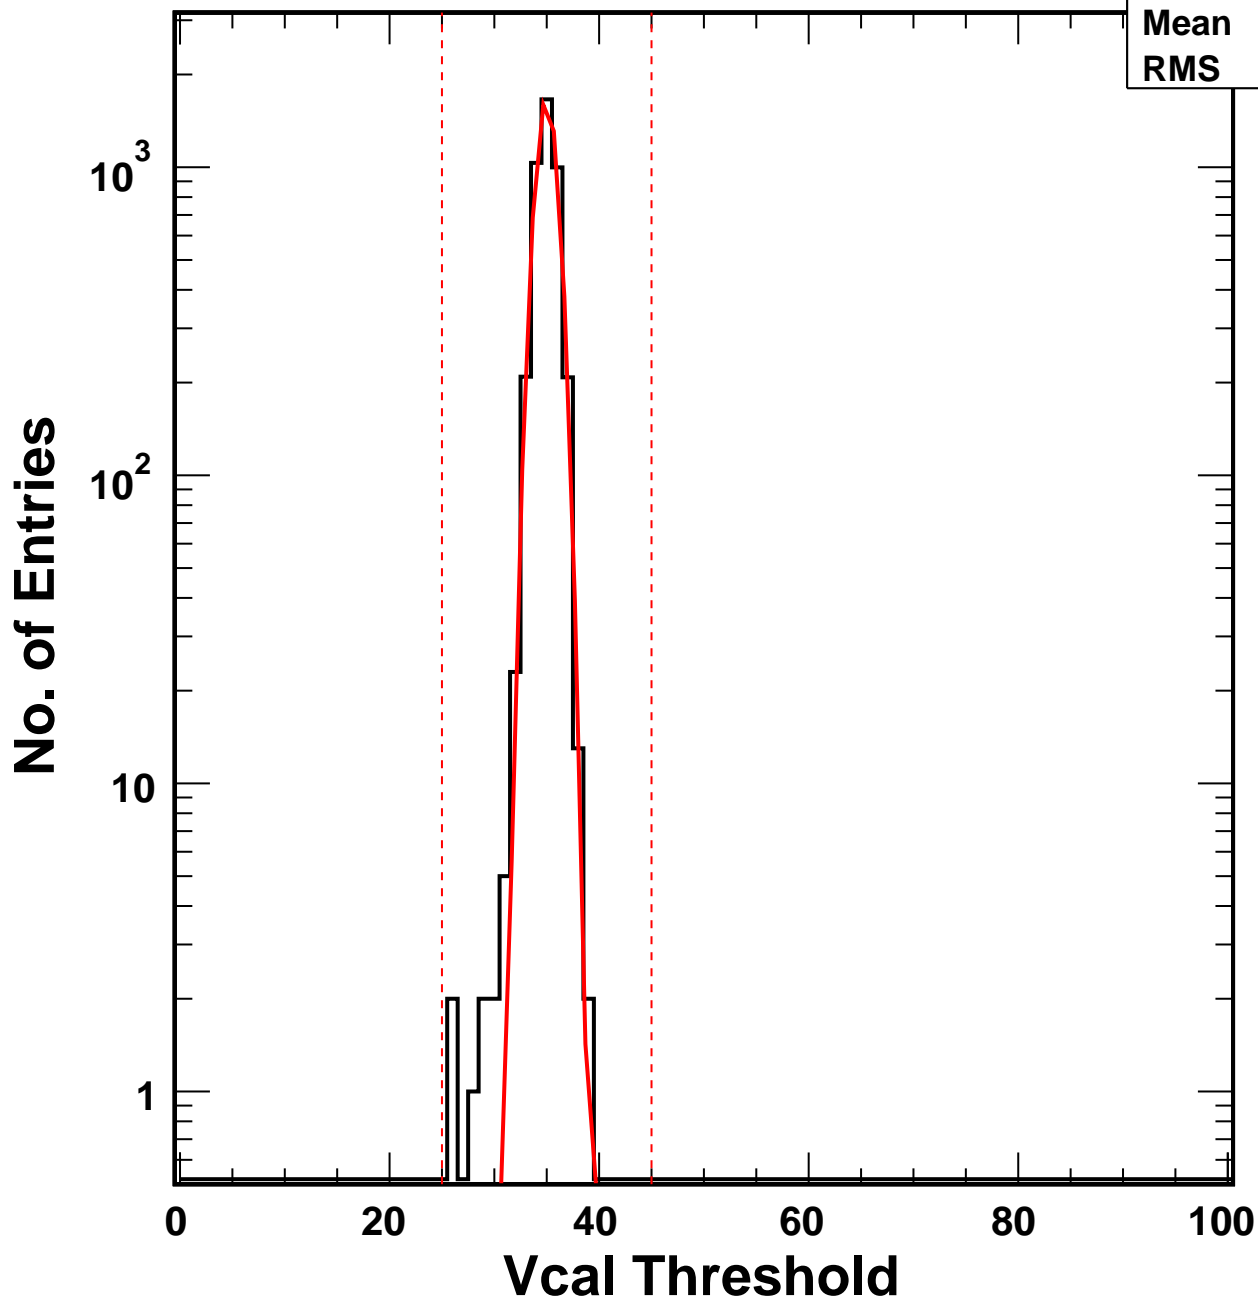

Vcal Threshold Trimmed

VcalThresholdTrimmed_318

Entries 4160

Mean 34.97

RMS 1.036