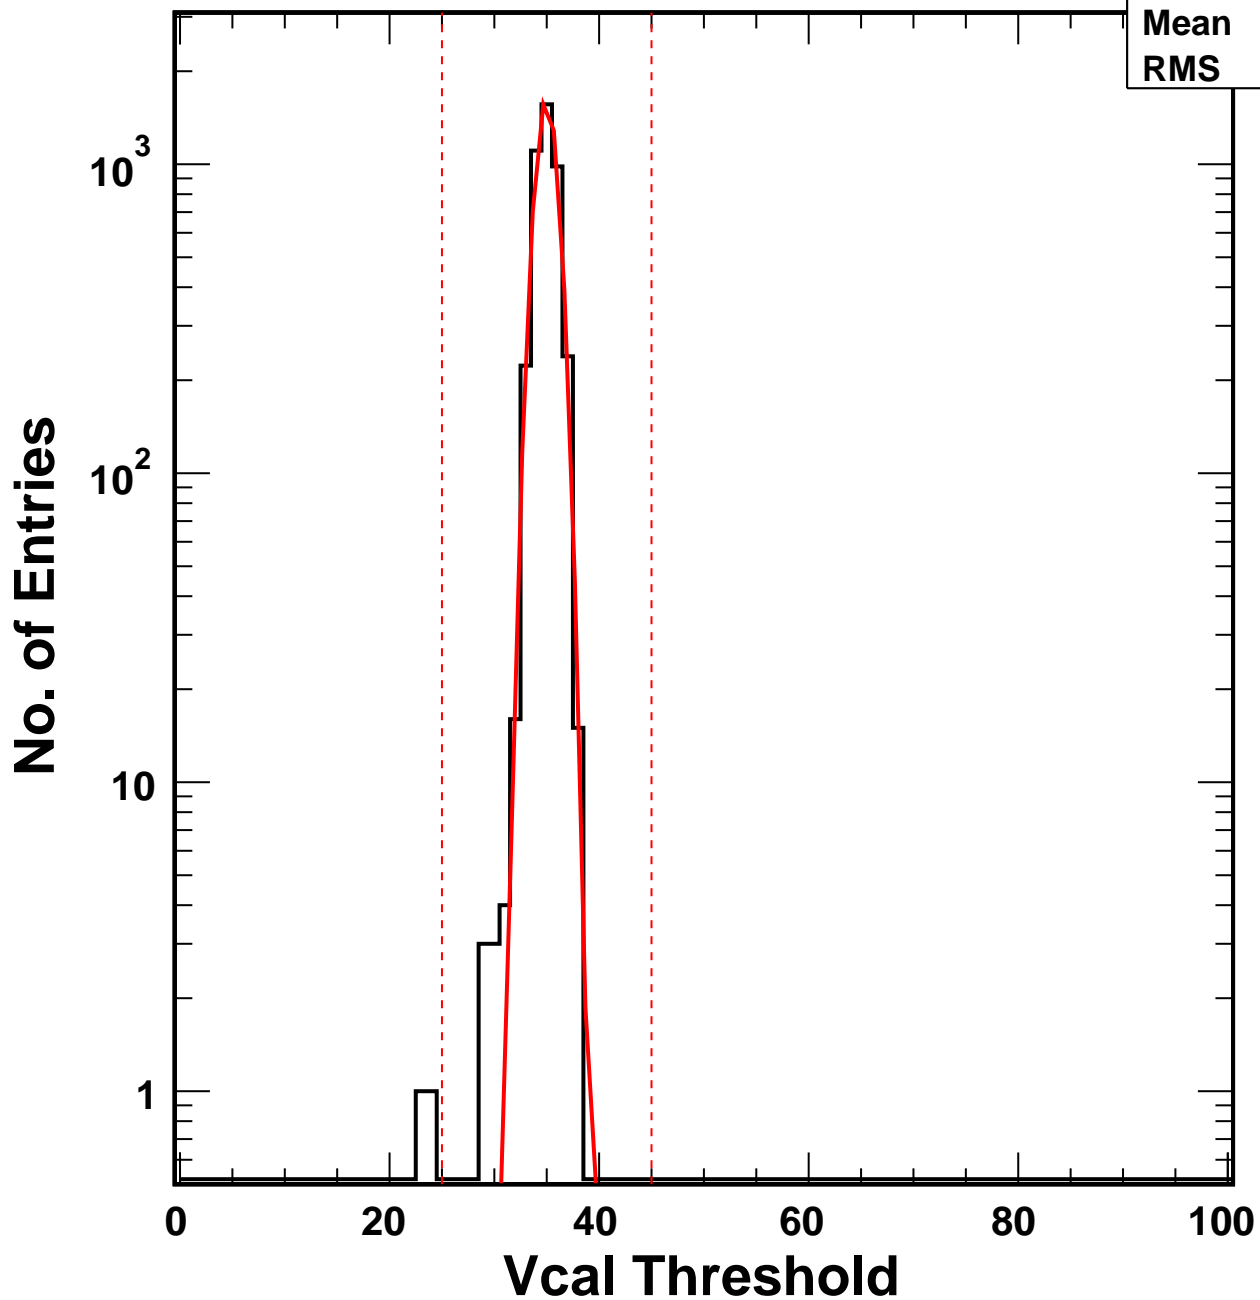

Vcal Threshold Trimmed

VcalThresholdTrimmed_5739

Entries 4160

Mean 34.96

RMS 1.066