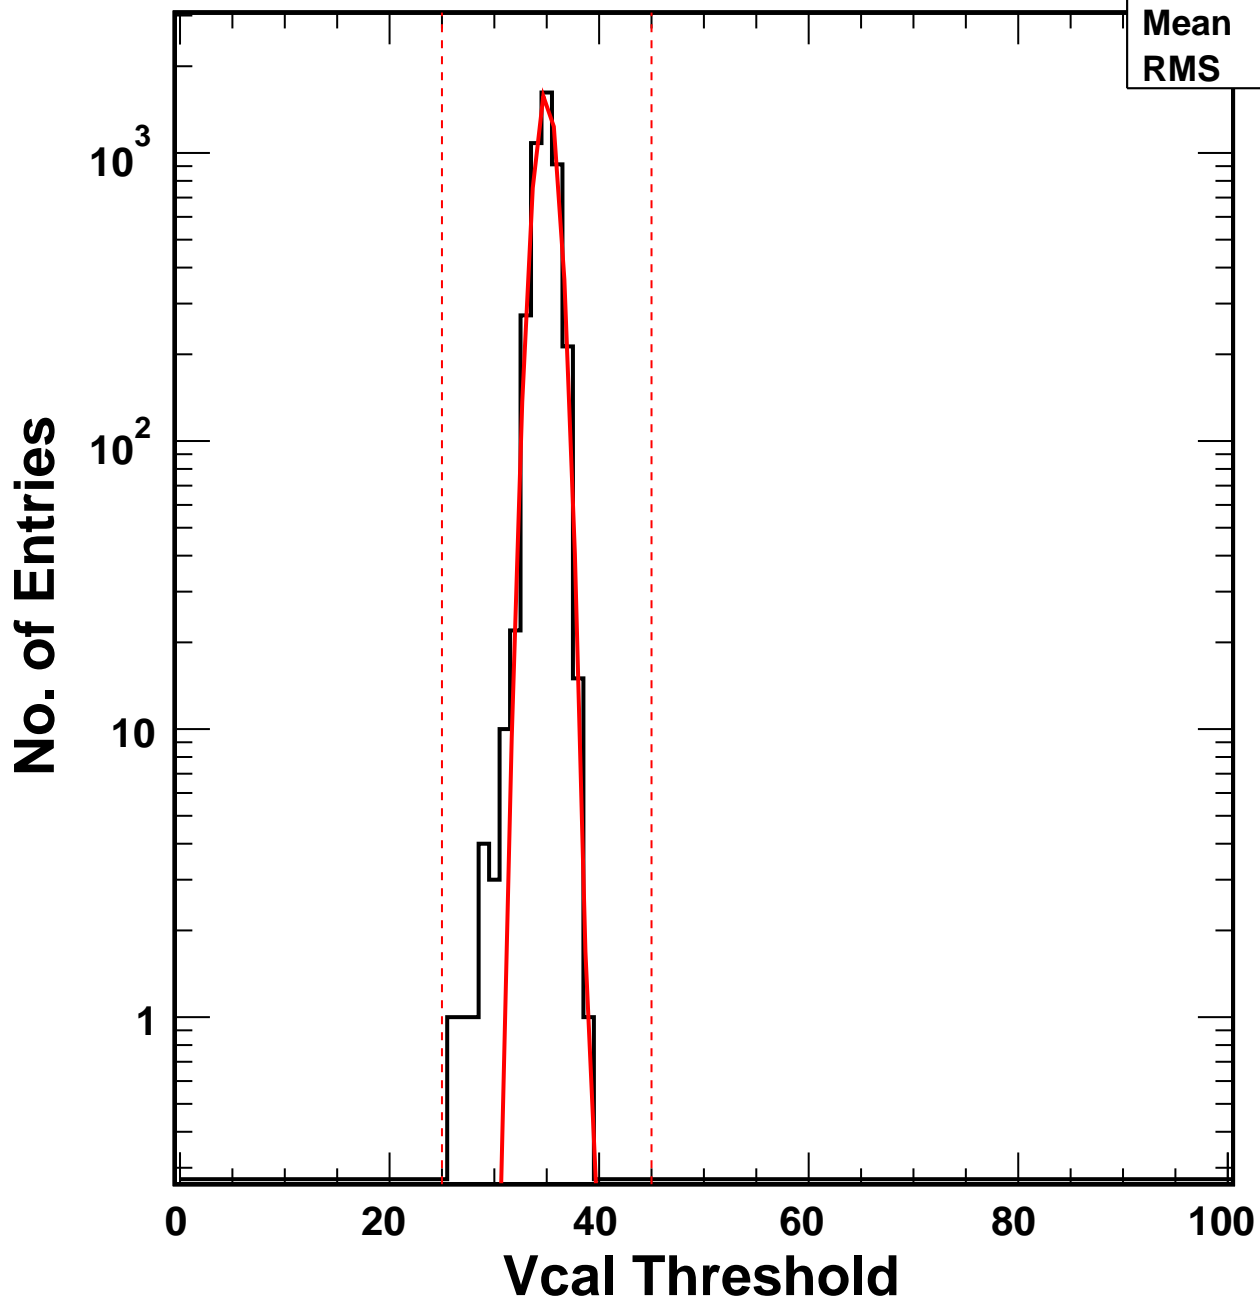

Vcal Threshold Trimmed

VcalThresholdTrimmed_5922

Entries 4160

Mean 34.9

RMS 1.076