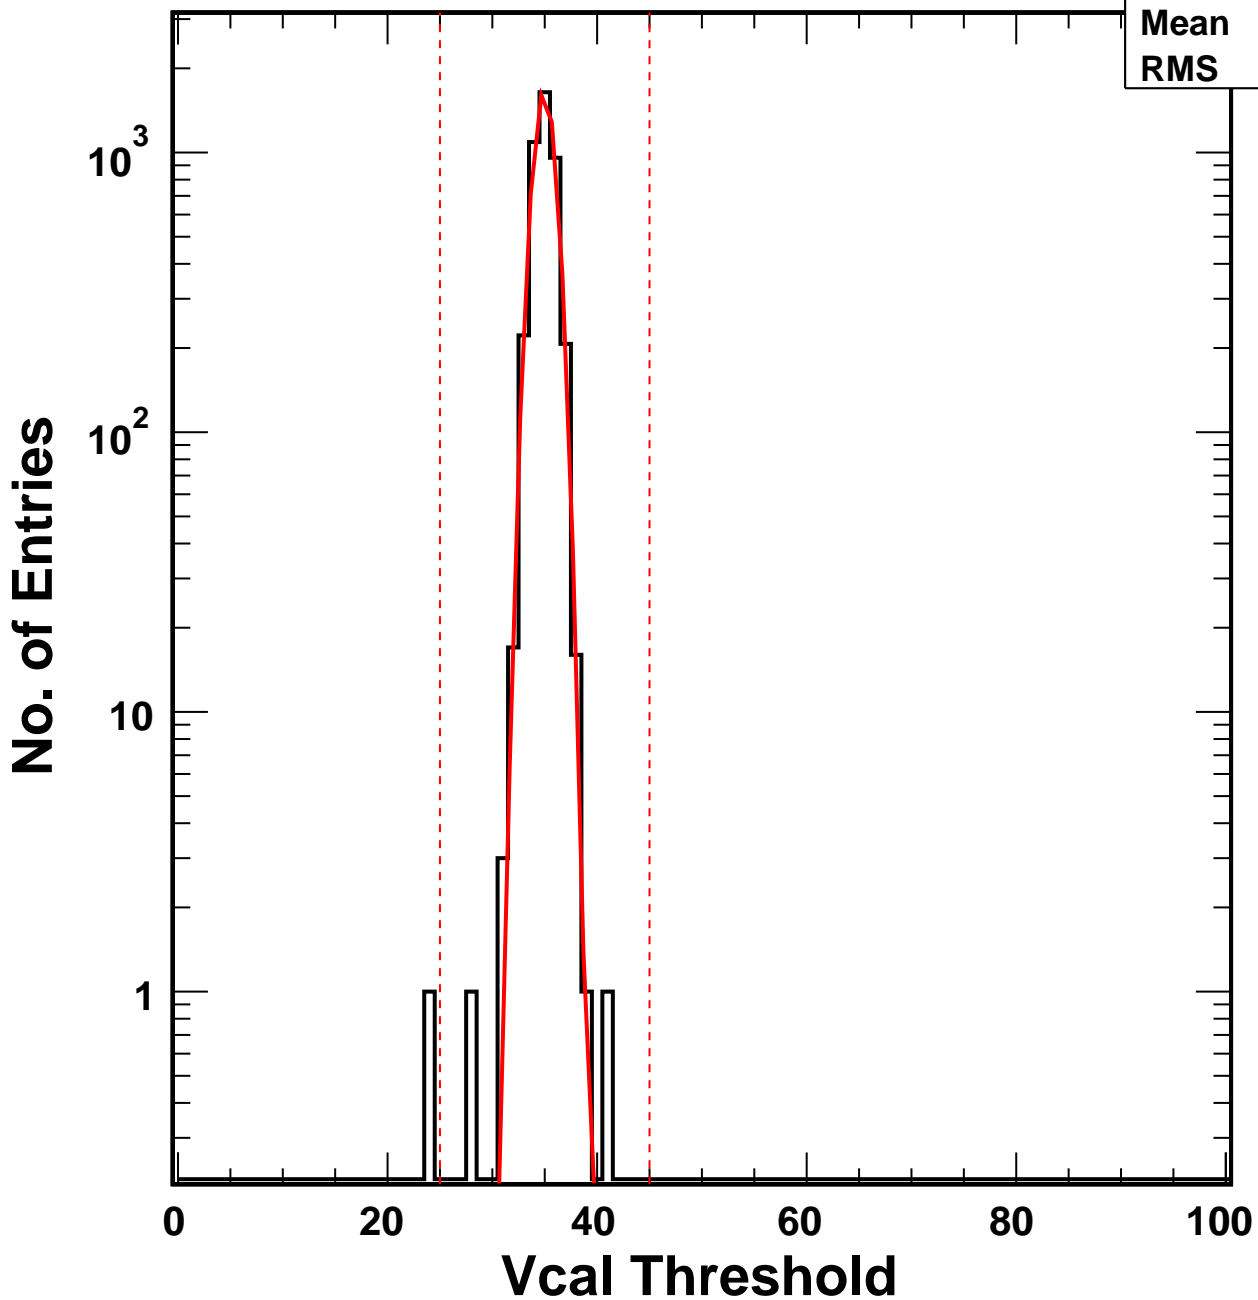

# Vcal Threshold Trimmed

VcalThresholdTrimmed\_5373

Entries 4160

Mean 34.96

RMS 1.019