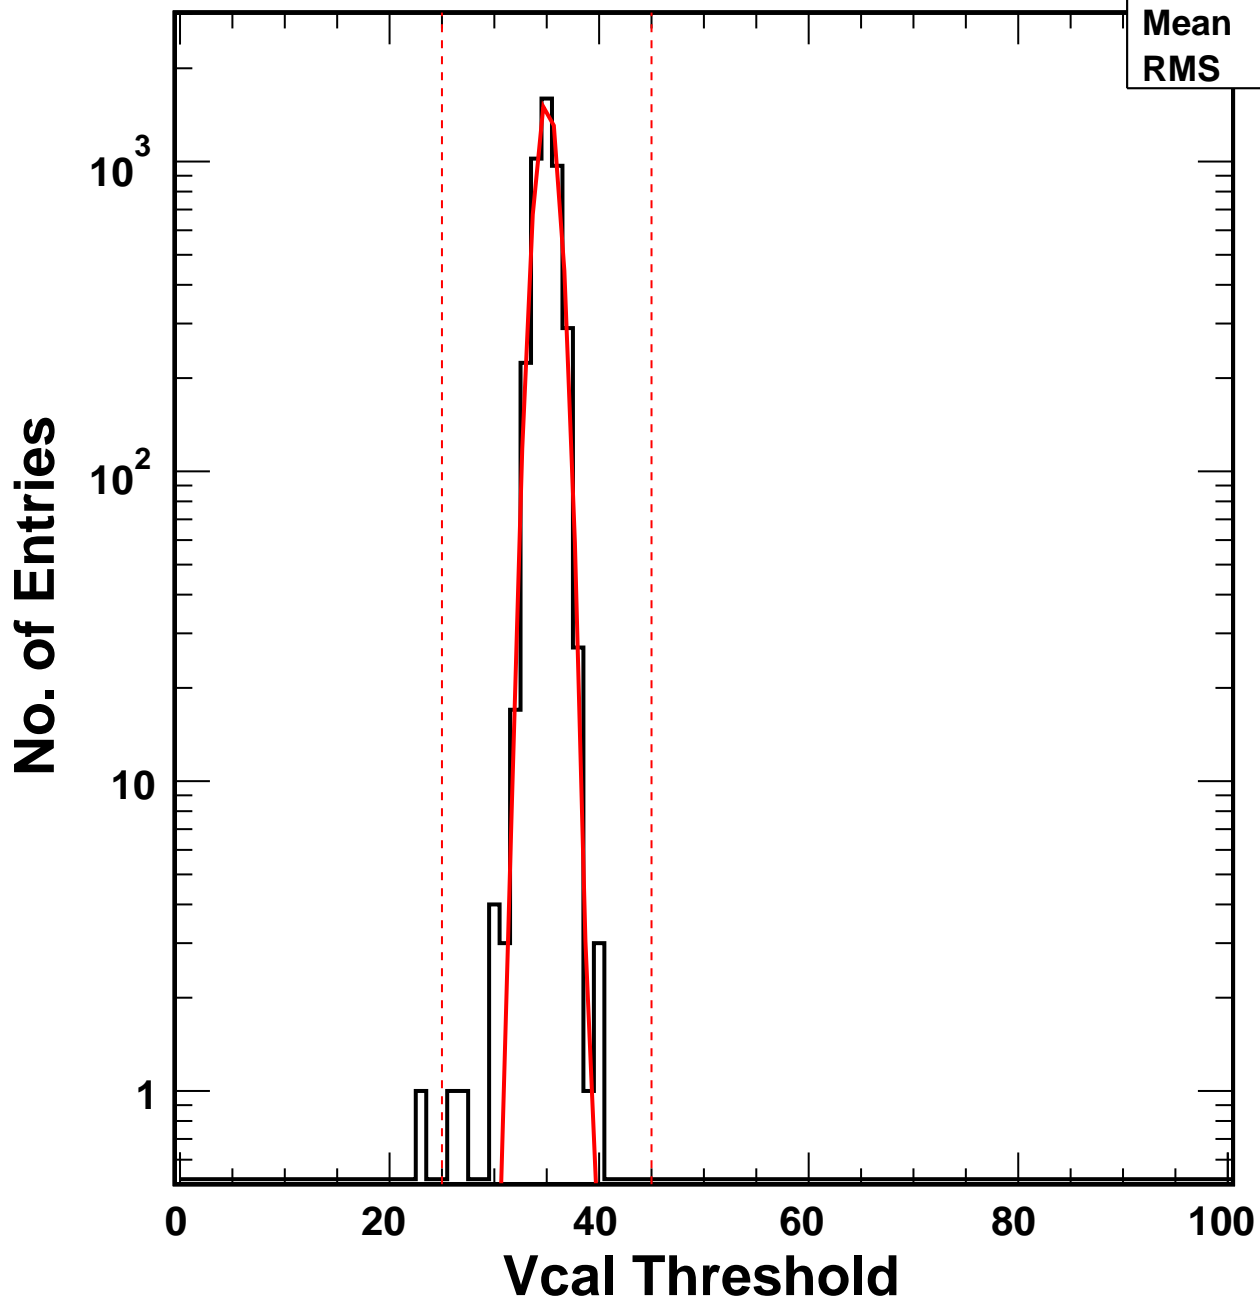

# Vcal Threshold Trimmed

VcalThresholdTrimmed\_6397

Entries 4160

Mean 35.02

RMS 1.093