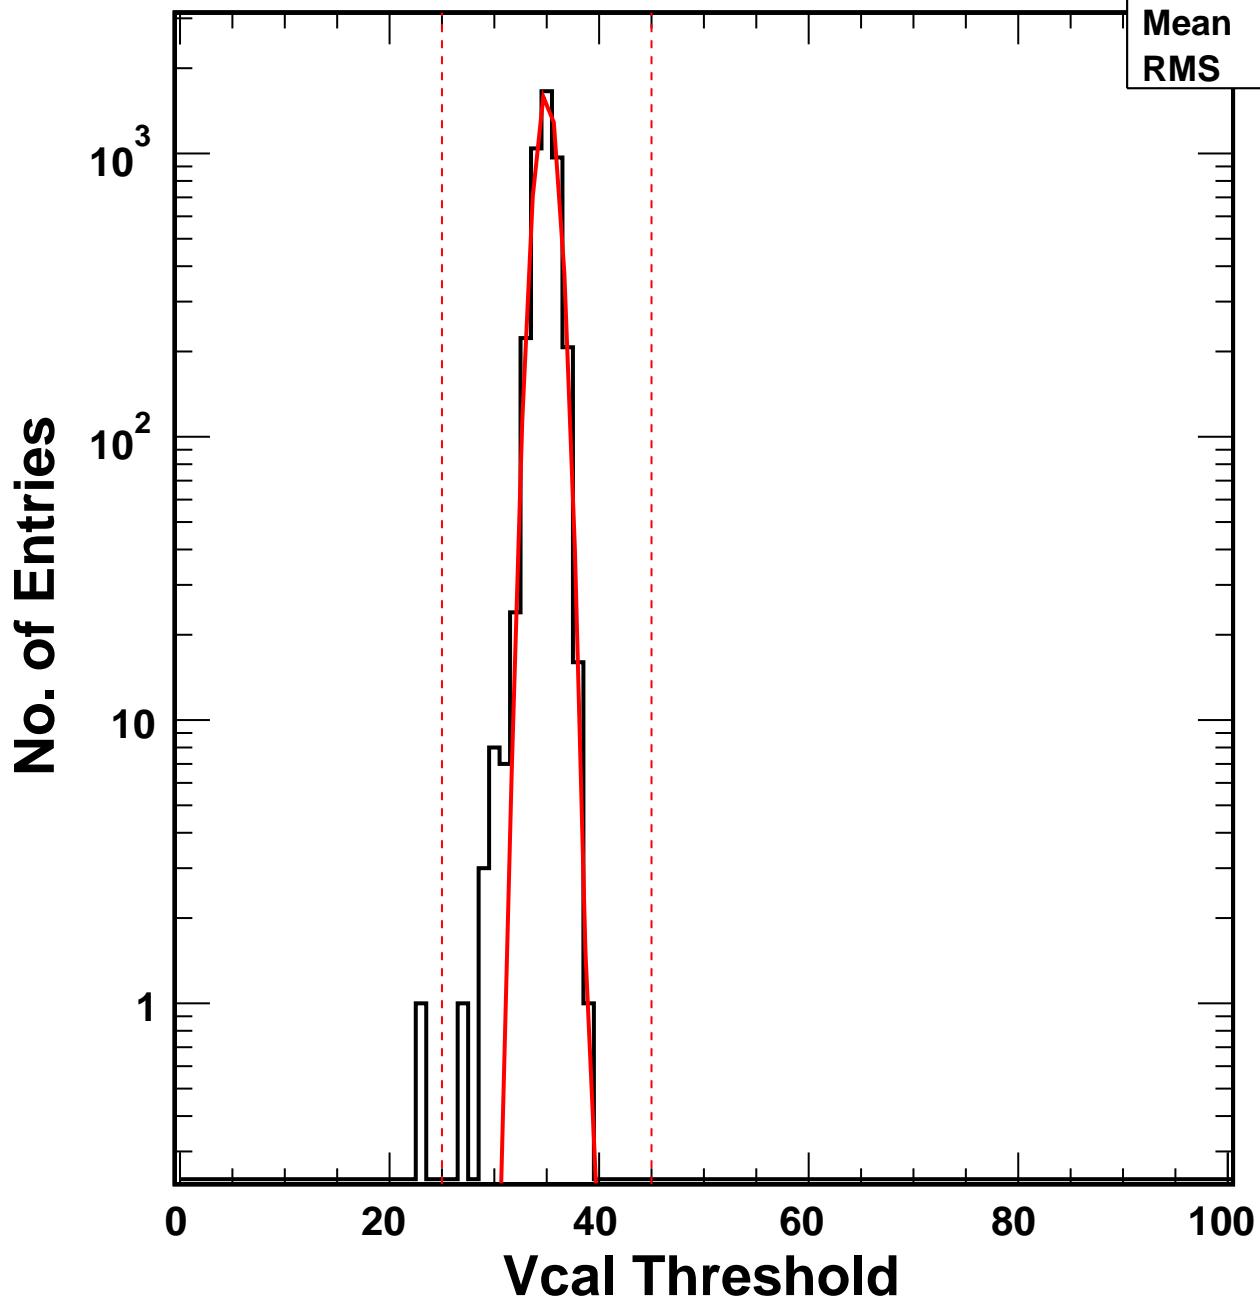

Vcal Threshold Trimmed

VcalThresholdTrimmed_6806

Entries 4160

Mean 34.94

RMS 1.065