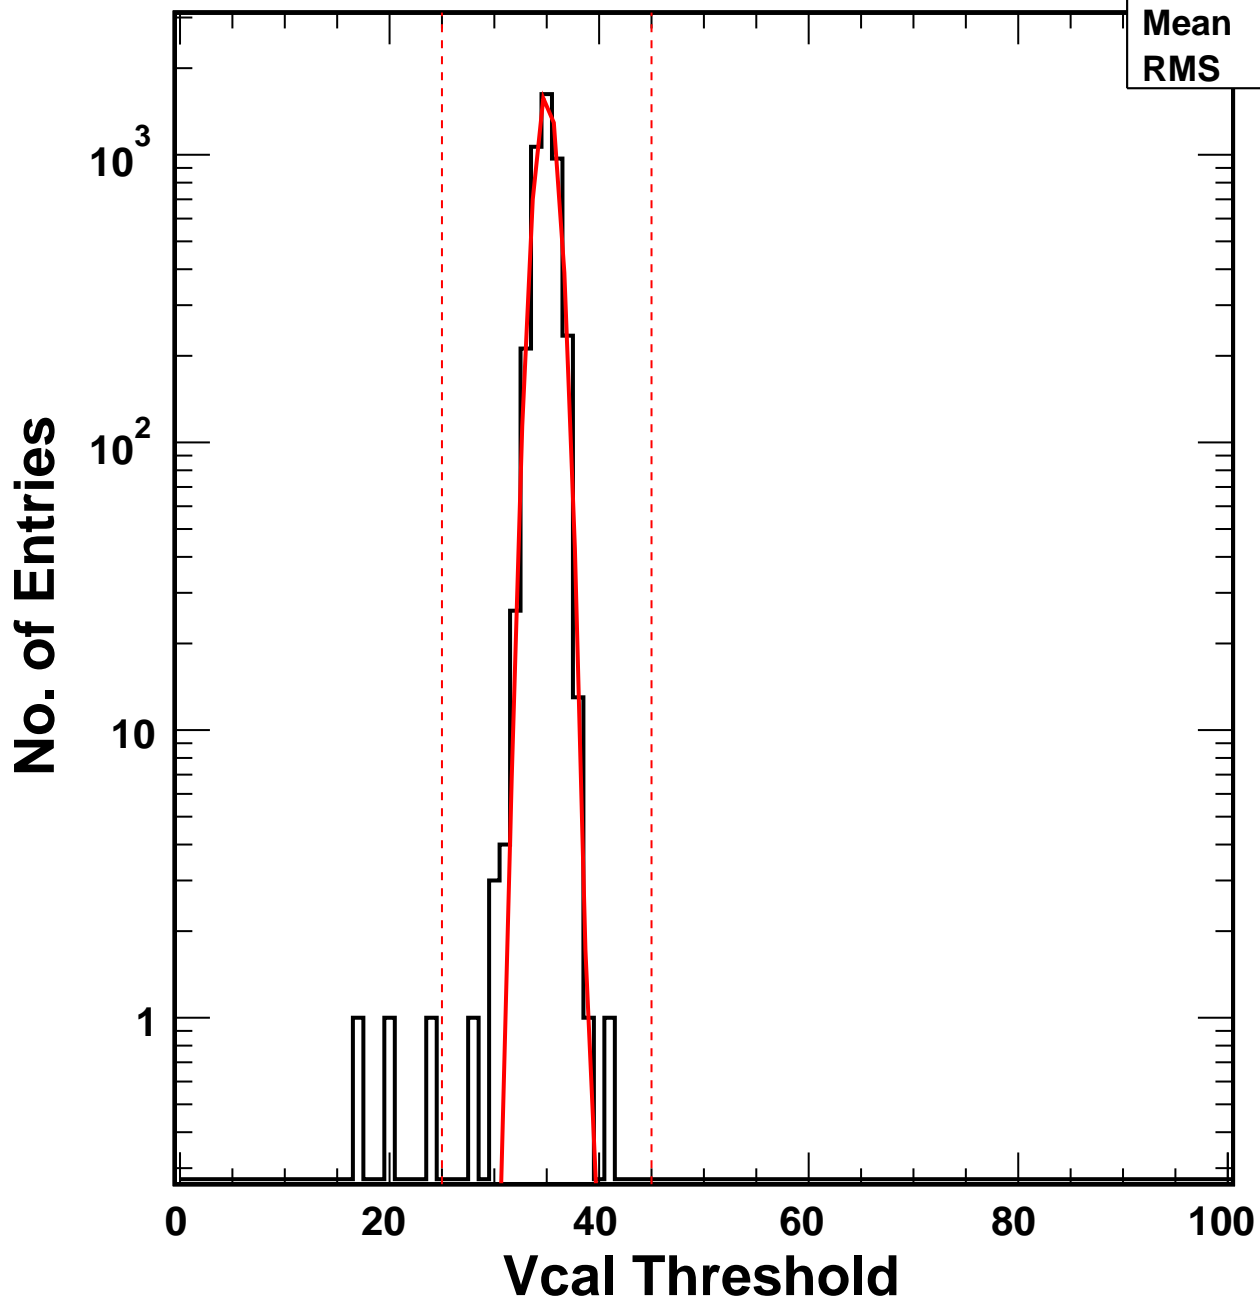

Vcal Threshold Trimmed

VcalThresholdTrimmed_8025

Entries 4160

Mean 34.96

RMS 1.105