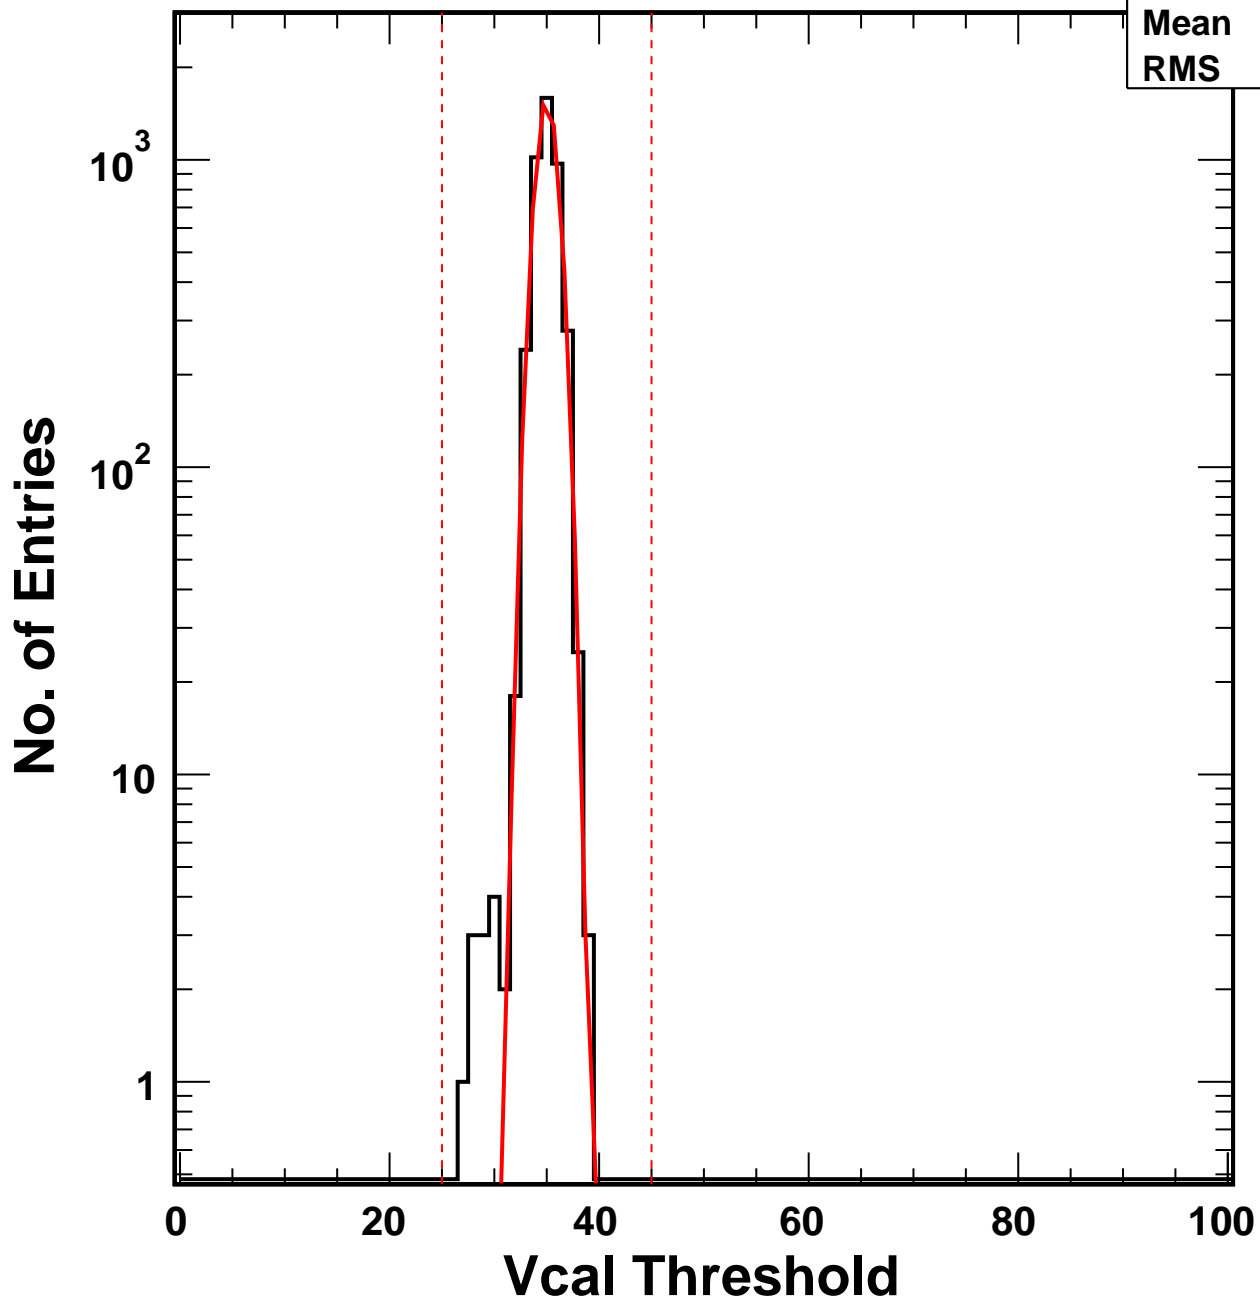

Vcal Threshold Trimmed

VcalThresholdTrimmed_7281

Entries	4160
Mean	35
RMS	1.091