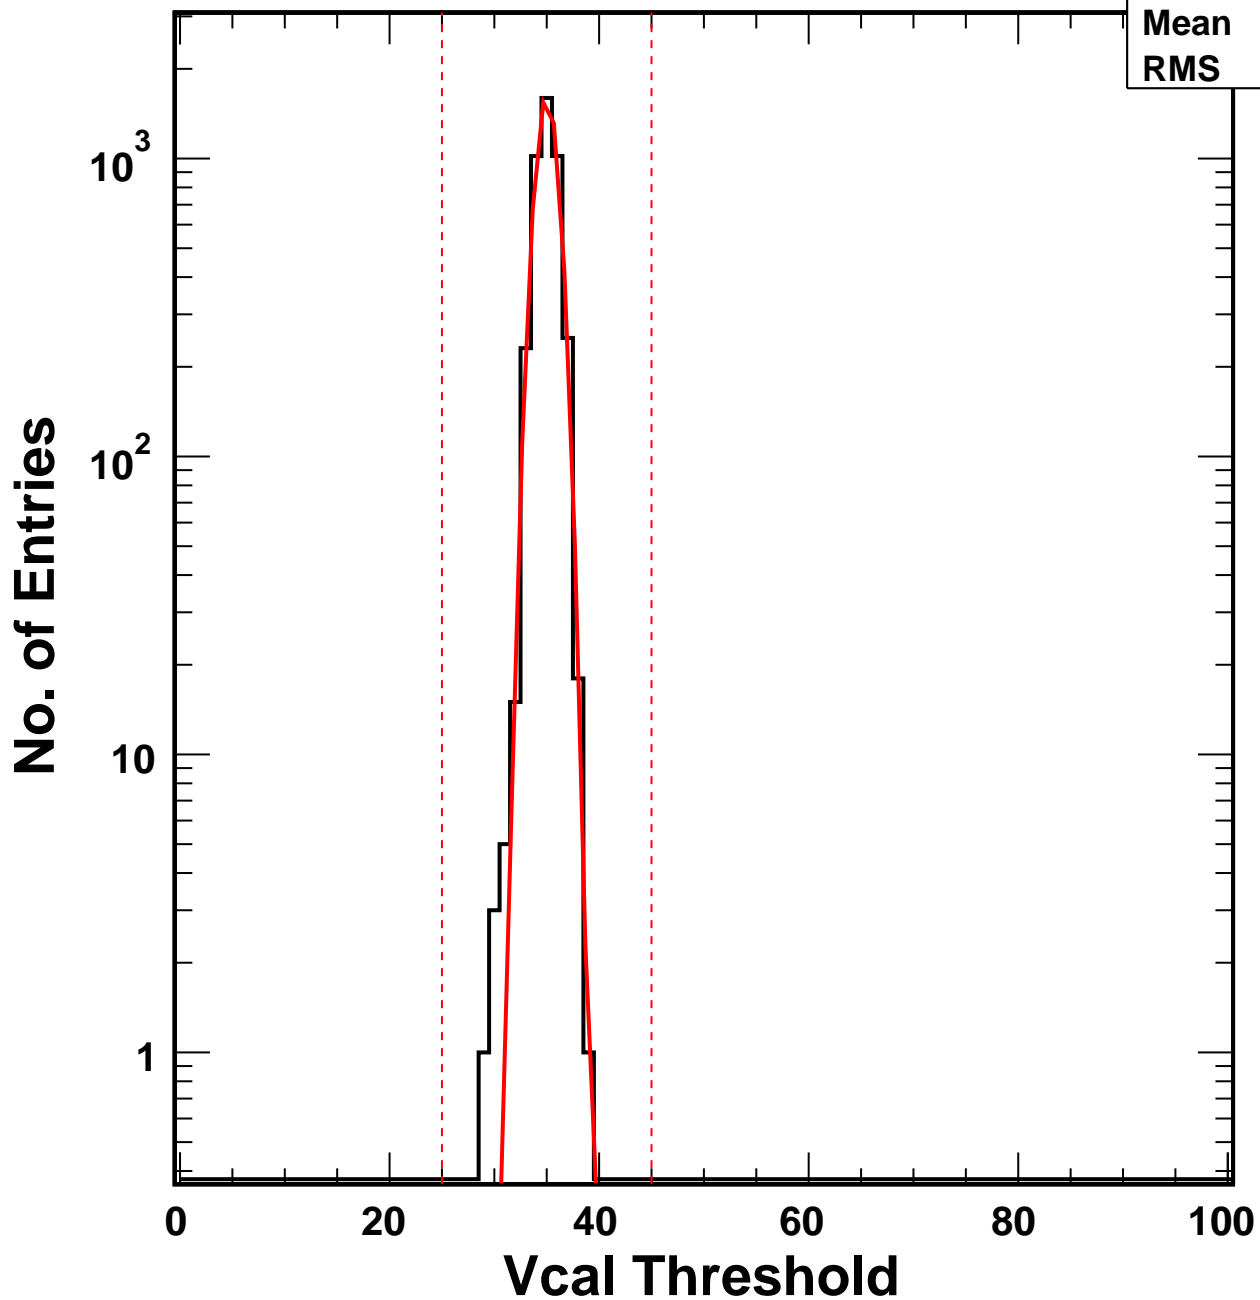

Vcal Threshold Trimmed

VcalThresholdTrimmed_6088

Entries 4160

Mean 35

RMS 1.036