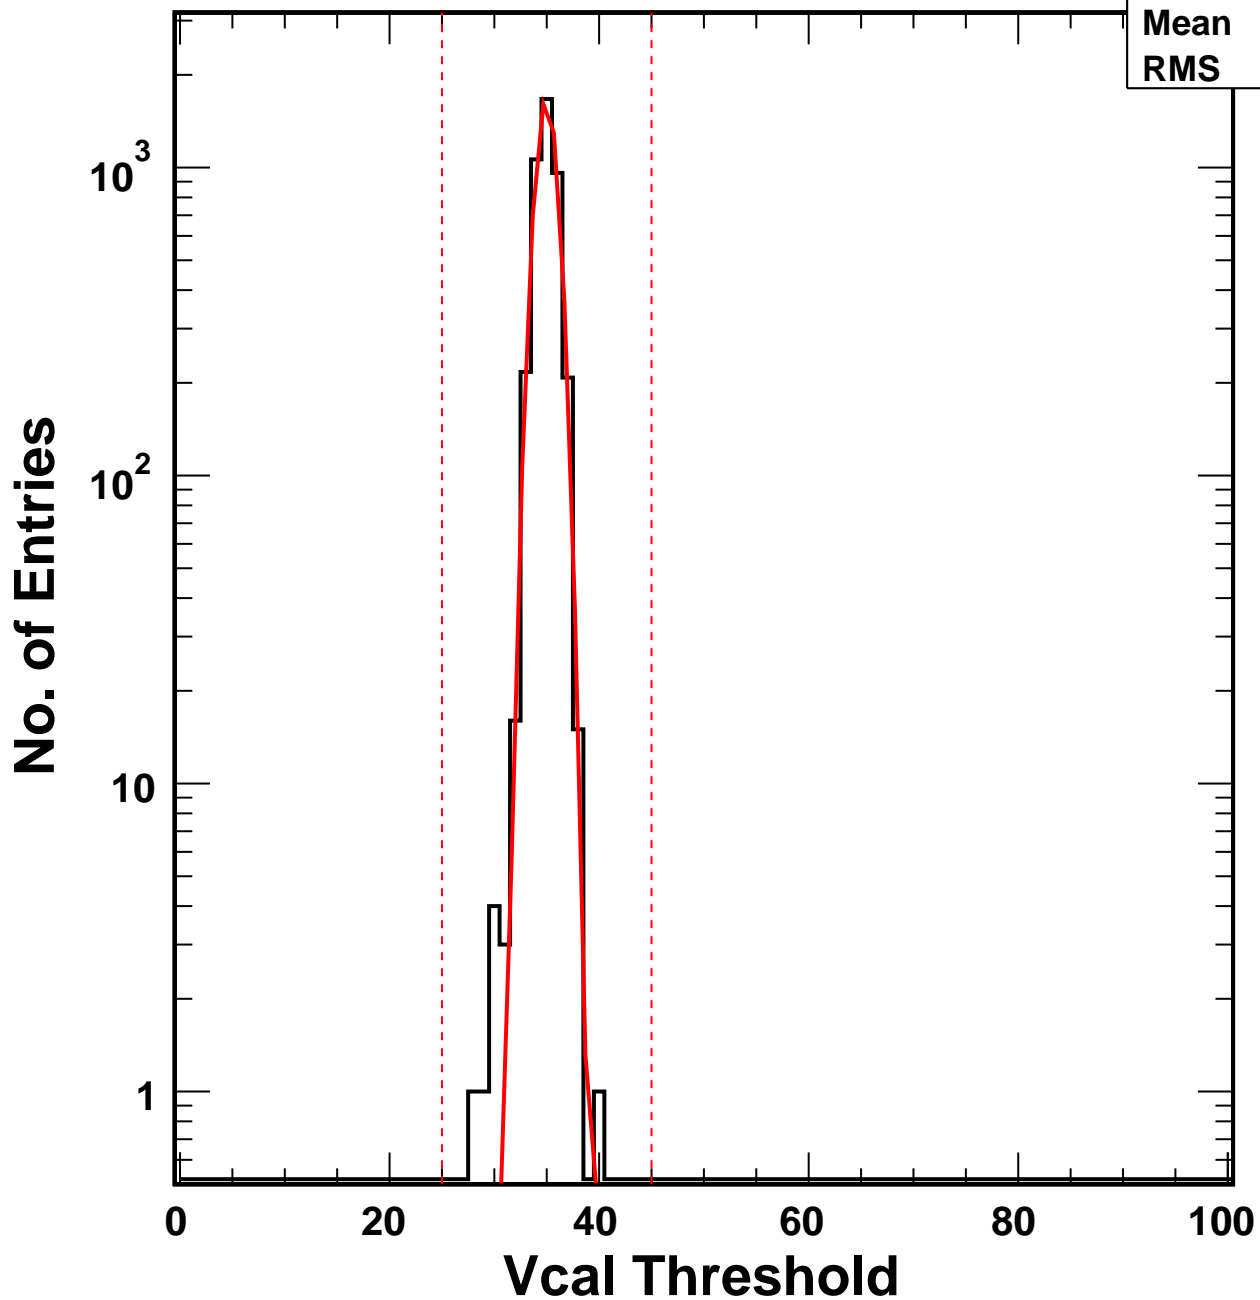

Vcal Threshold Trimmed

VcalThresholdTrimmed_5778

Entries 4159

Mean 34.96

RMS 1.011