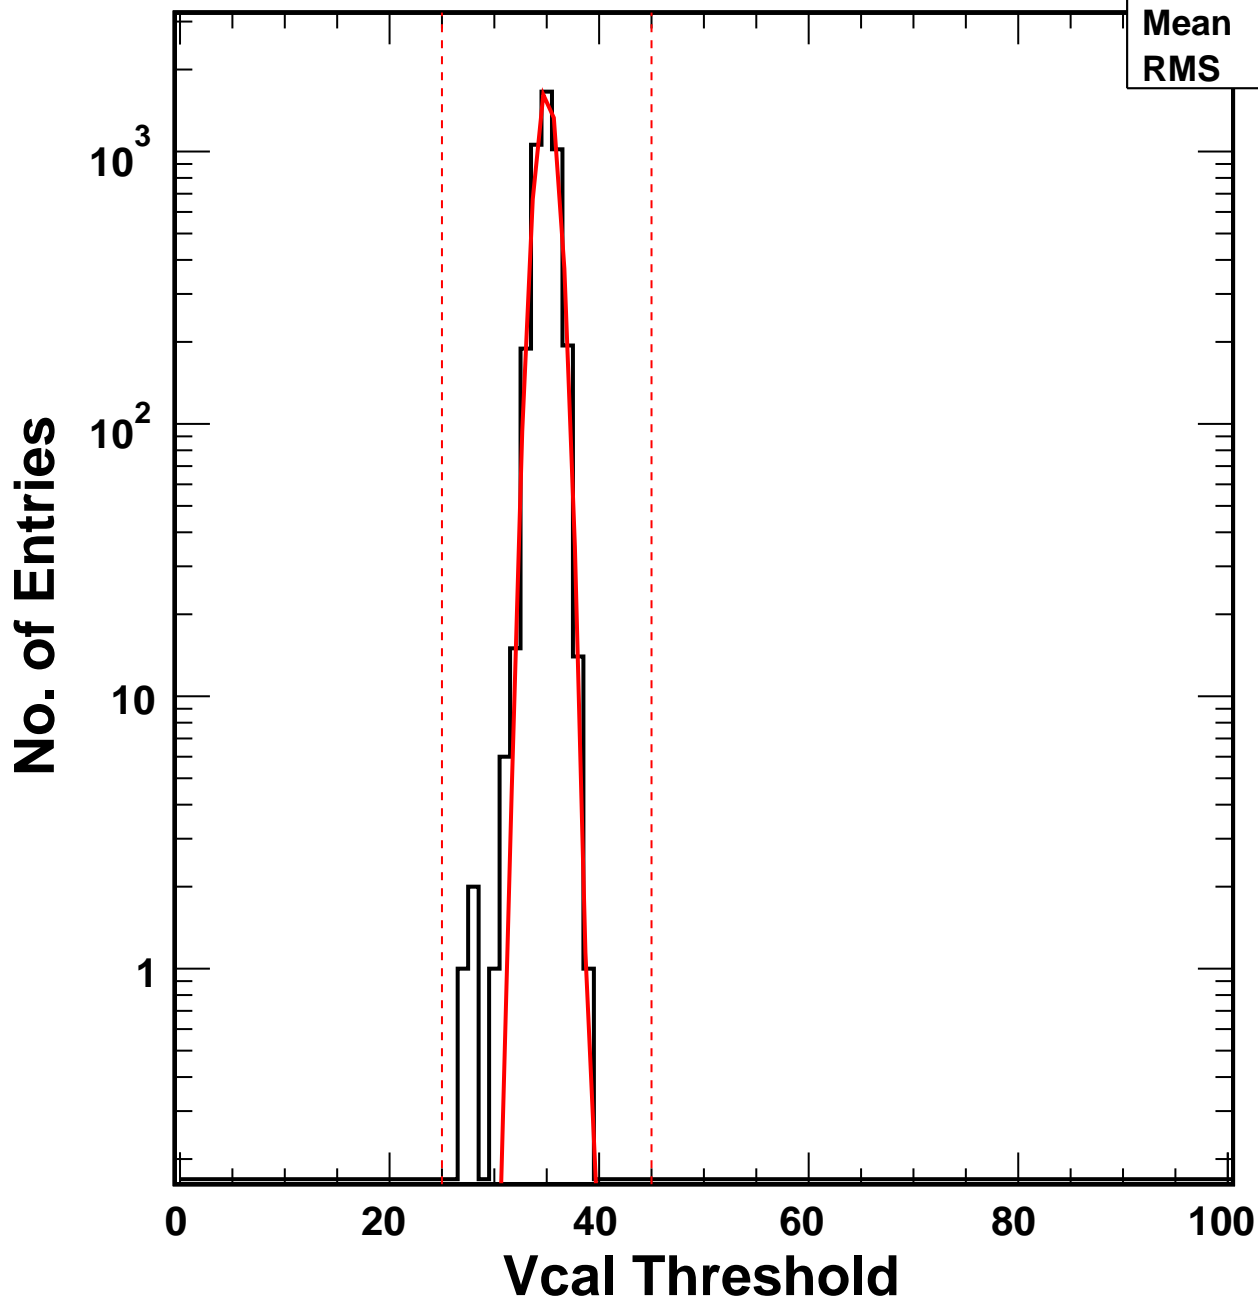

# Vcal Threshold Trimmed

VcalThresholdTrimmed\_6501

Entries 4160

Mean 34.98

RMS 1.001