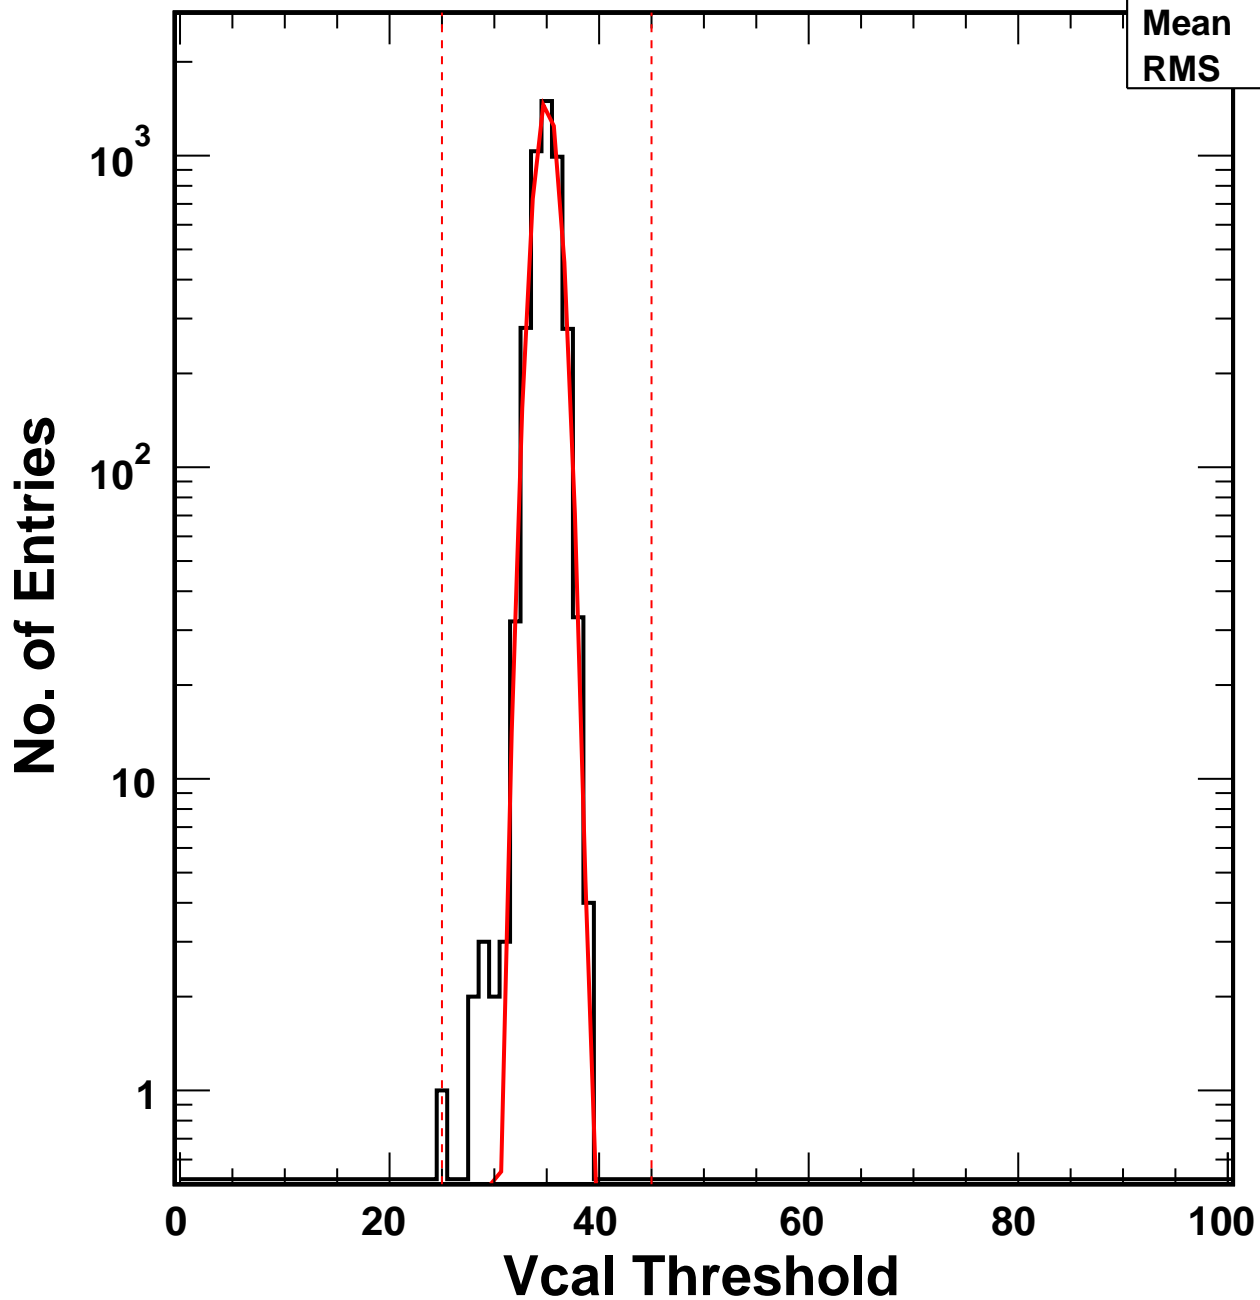

Vcal Threshold Trimmed

VcalThresholdTrimmed_7963

Entries 4160

Mean 34.98

RMS 1.13