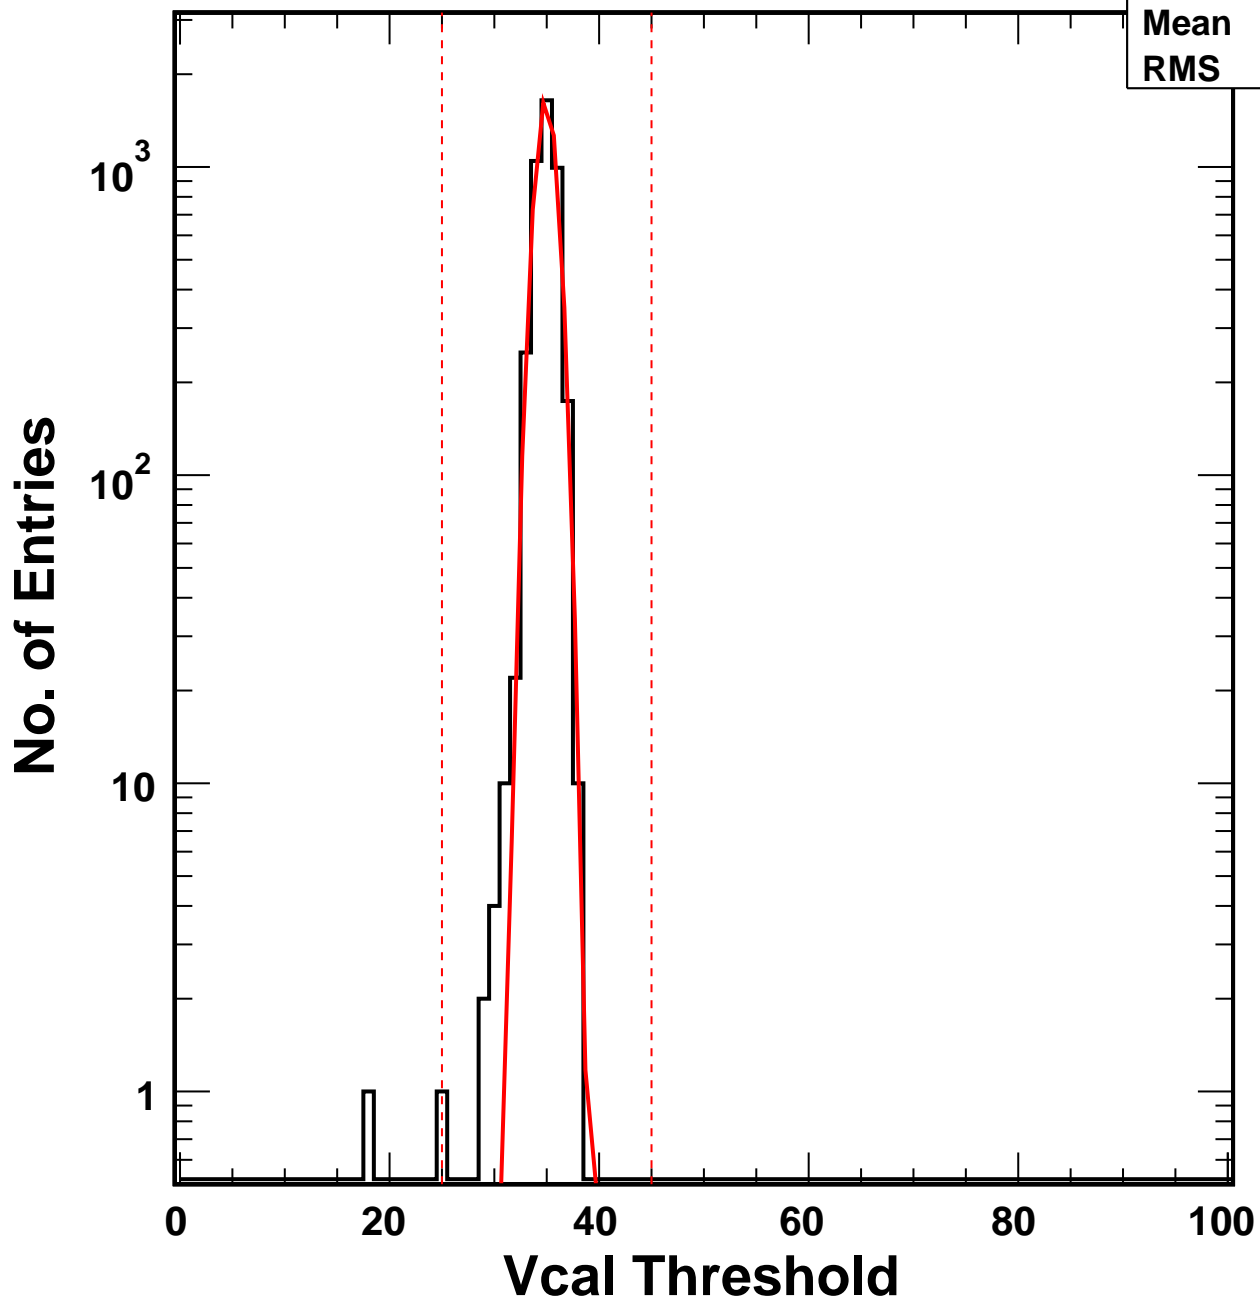

Vcal Threshold Trimmed

VcalThresholdTrimmed_4379

Entries 4160

Mean 34.92

RMS 1.065