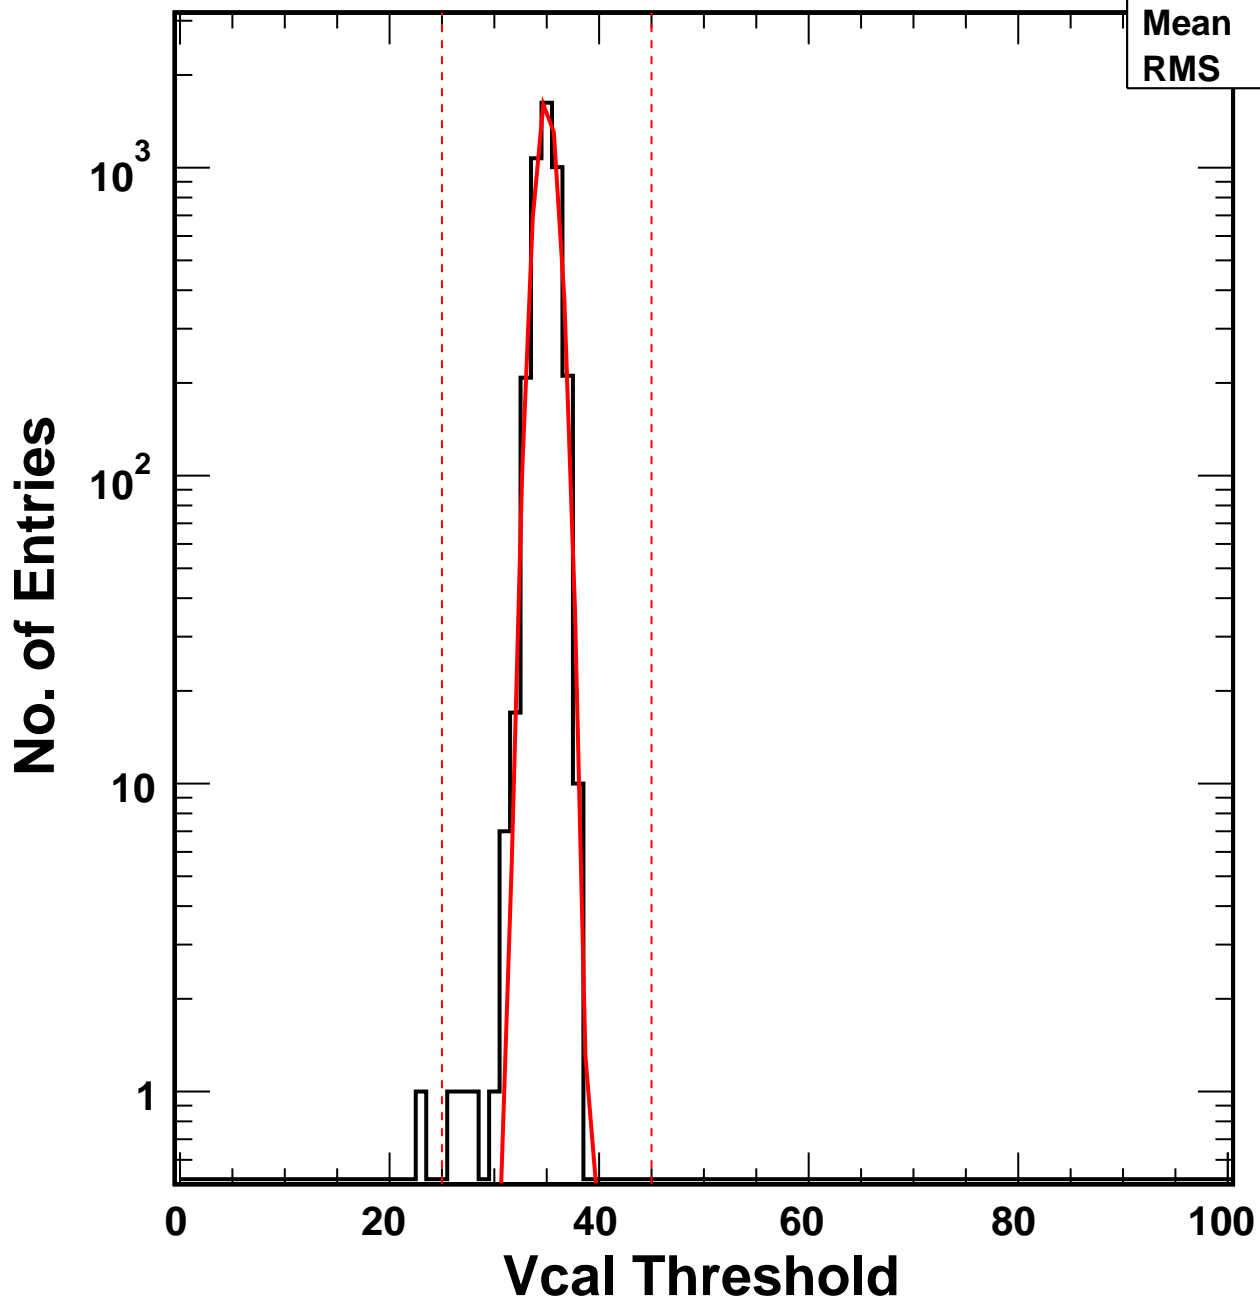

Vcal Threshold Trimmed

VcalThresholdTrimmed_3617

Entries 4160

Mean 34.96

RMS 1.036