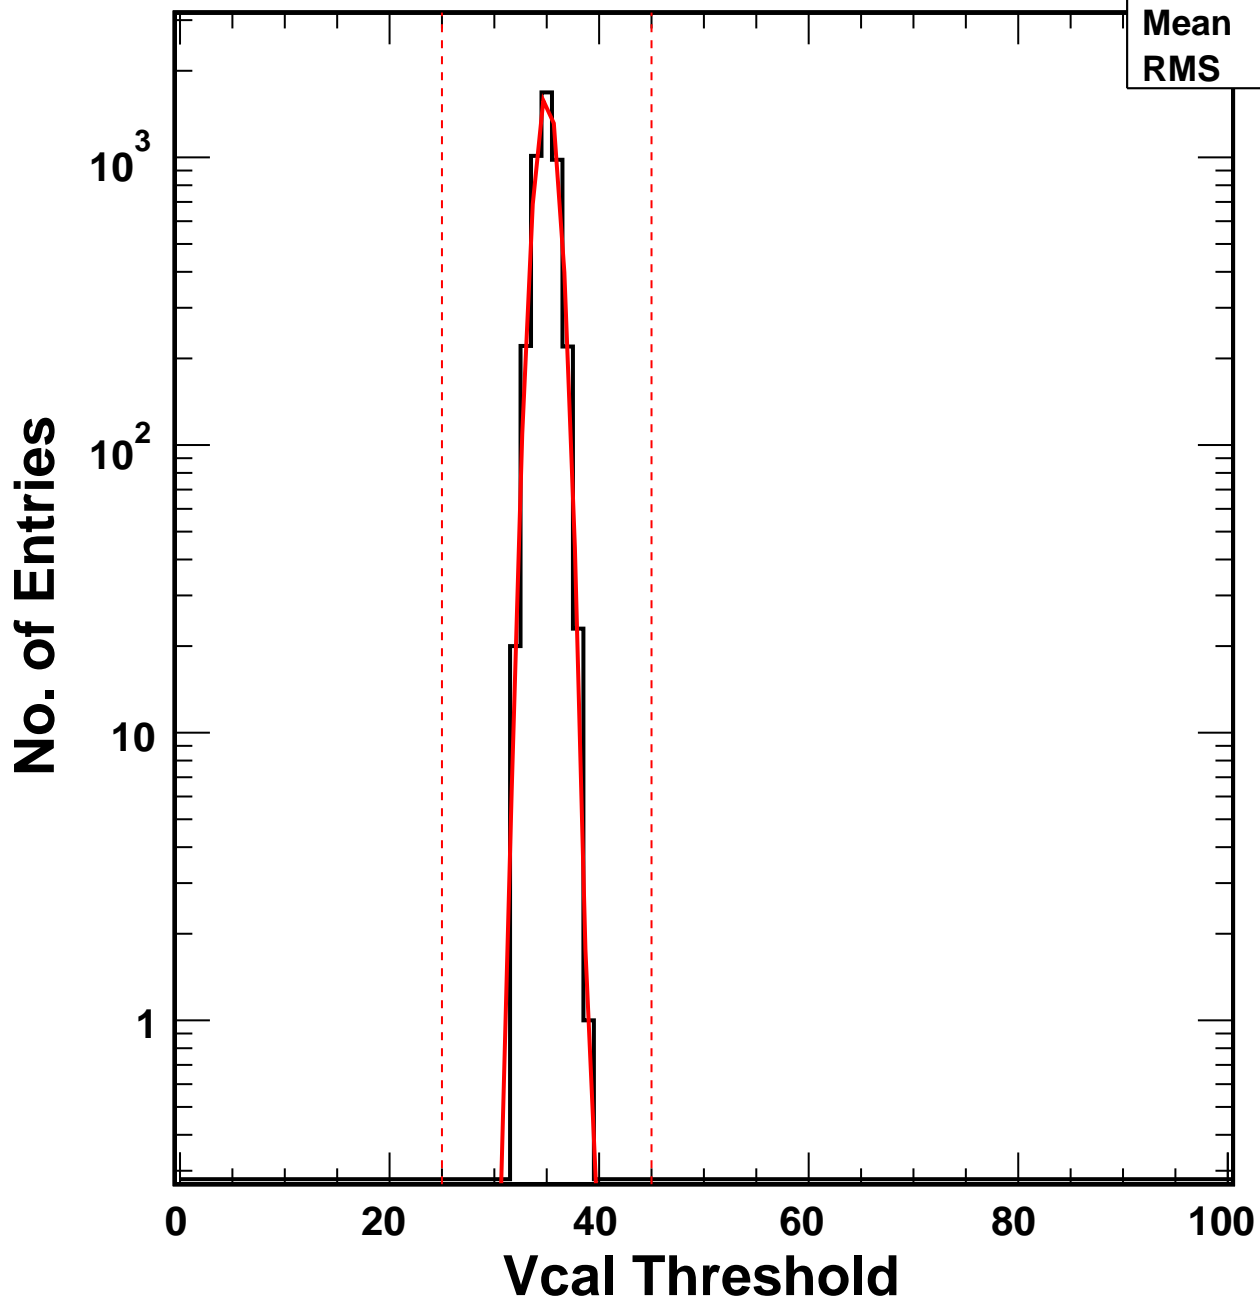

# Vcal Threshold Trimmed

VcalThresholdTrimmed\_4336

Entries 4160

Mean 35

RMS 1