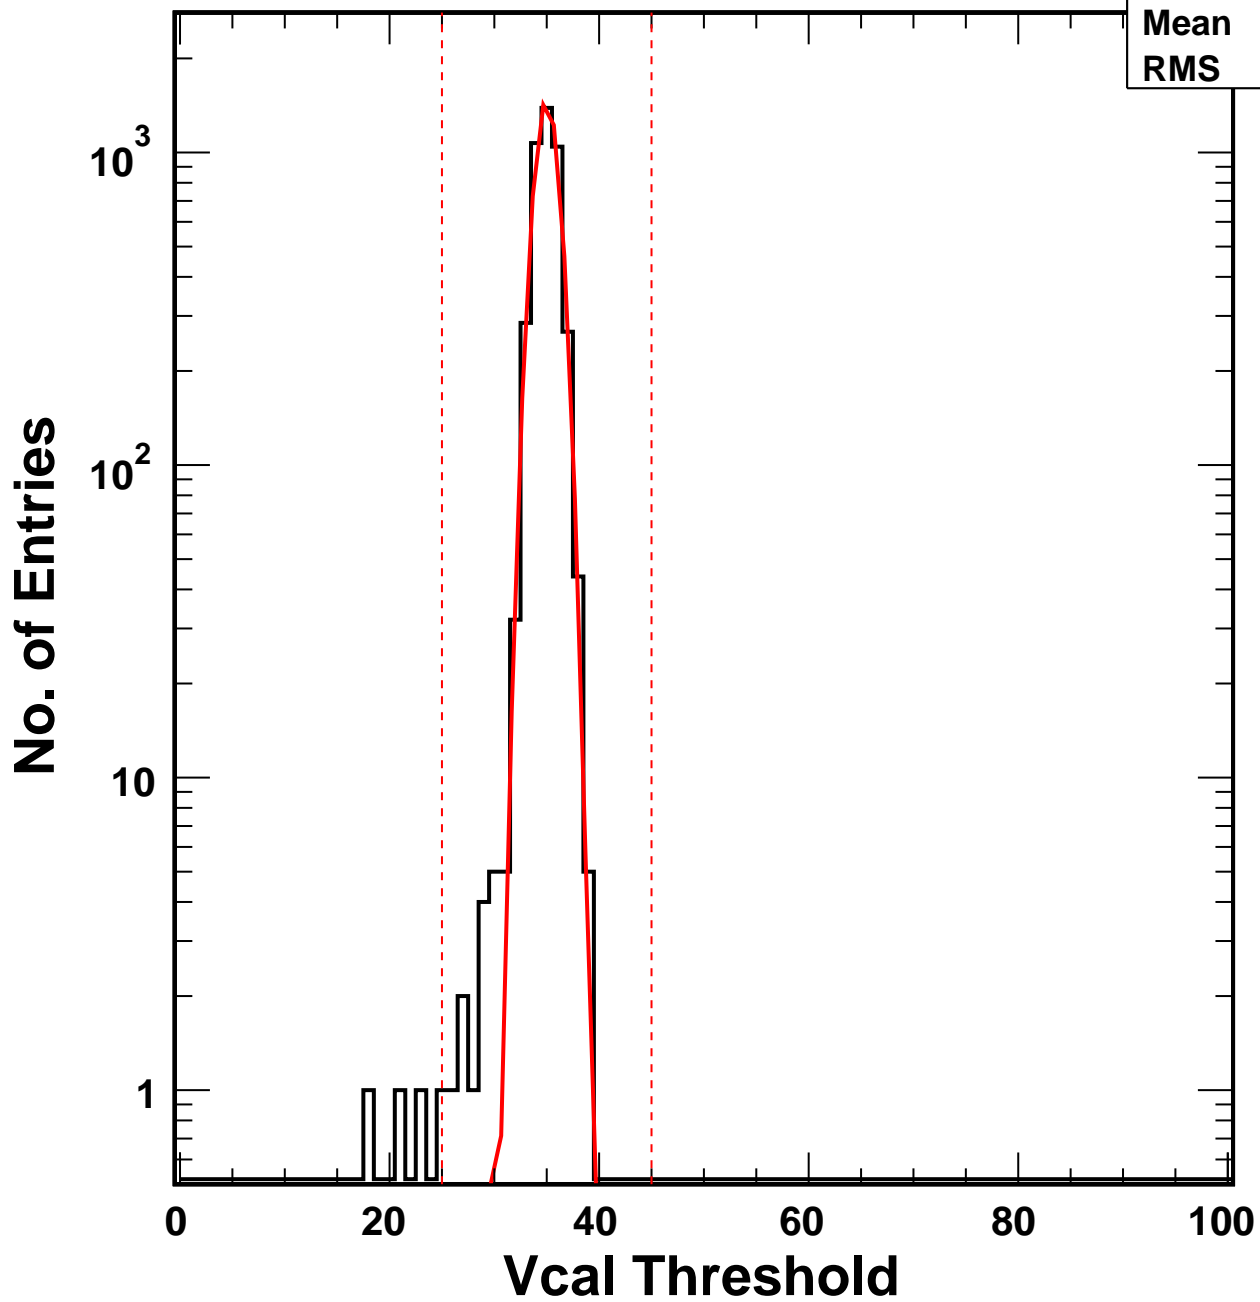

Vcal Threshold Trimmed

VcalThresholdTrimmed_1983

Entries 4160

Mean 34.96

RMS 1.242