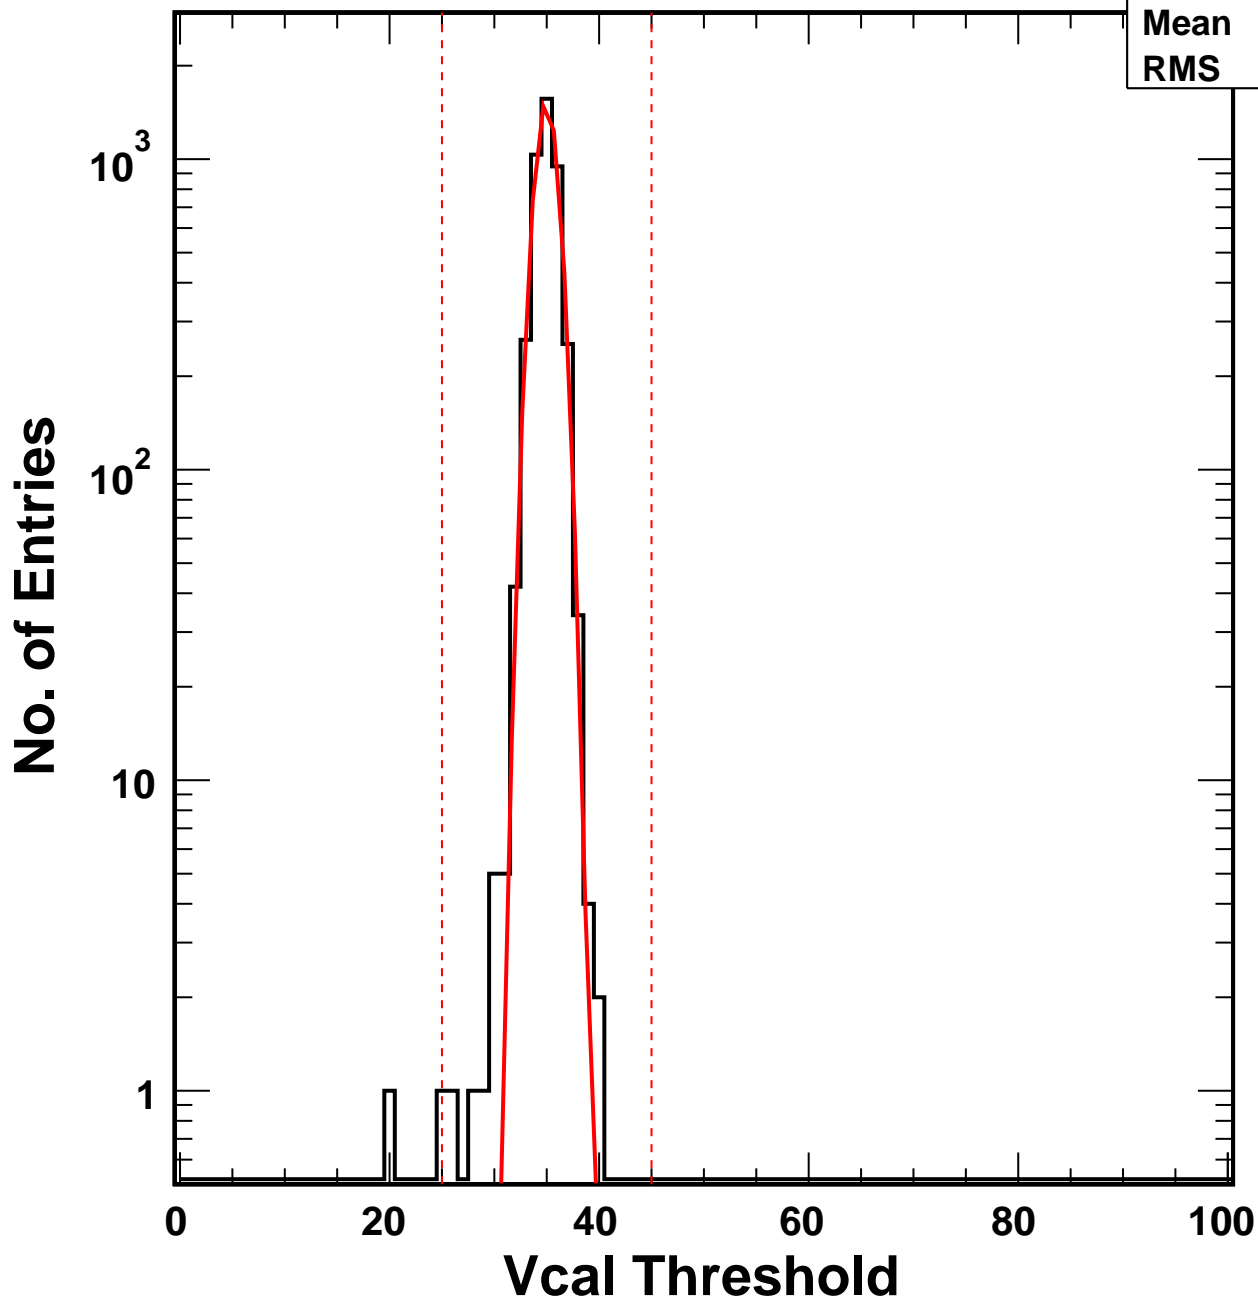

Vcal Threshold Trimmed

VcalThresholdTrimmed_1800

Entries 4160

Mean 34.95

RMS 1.153