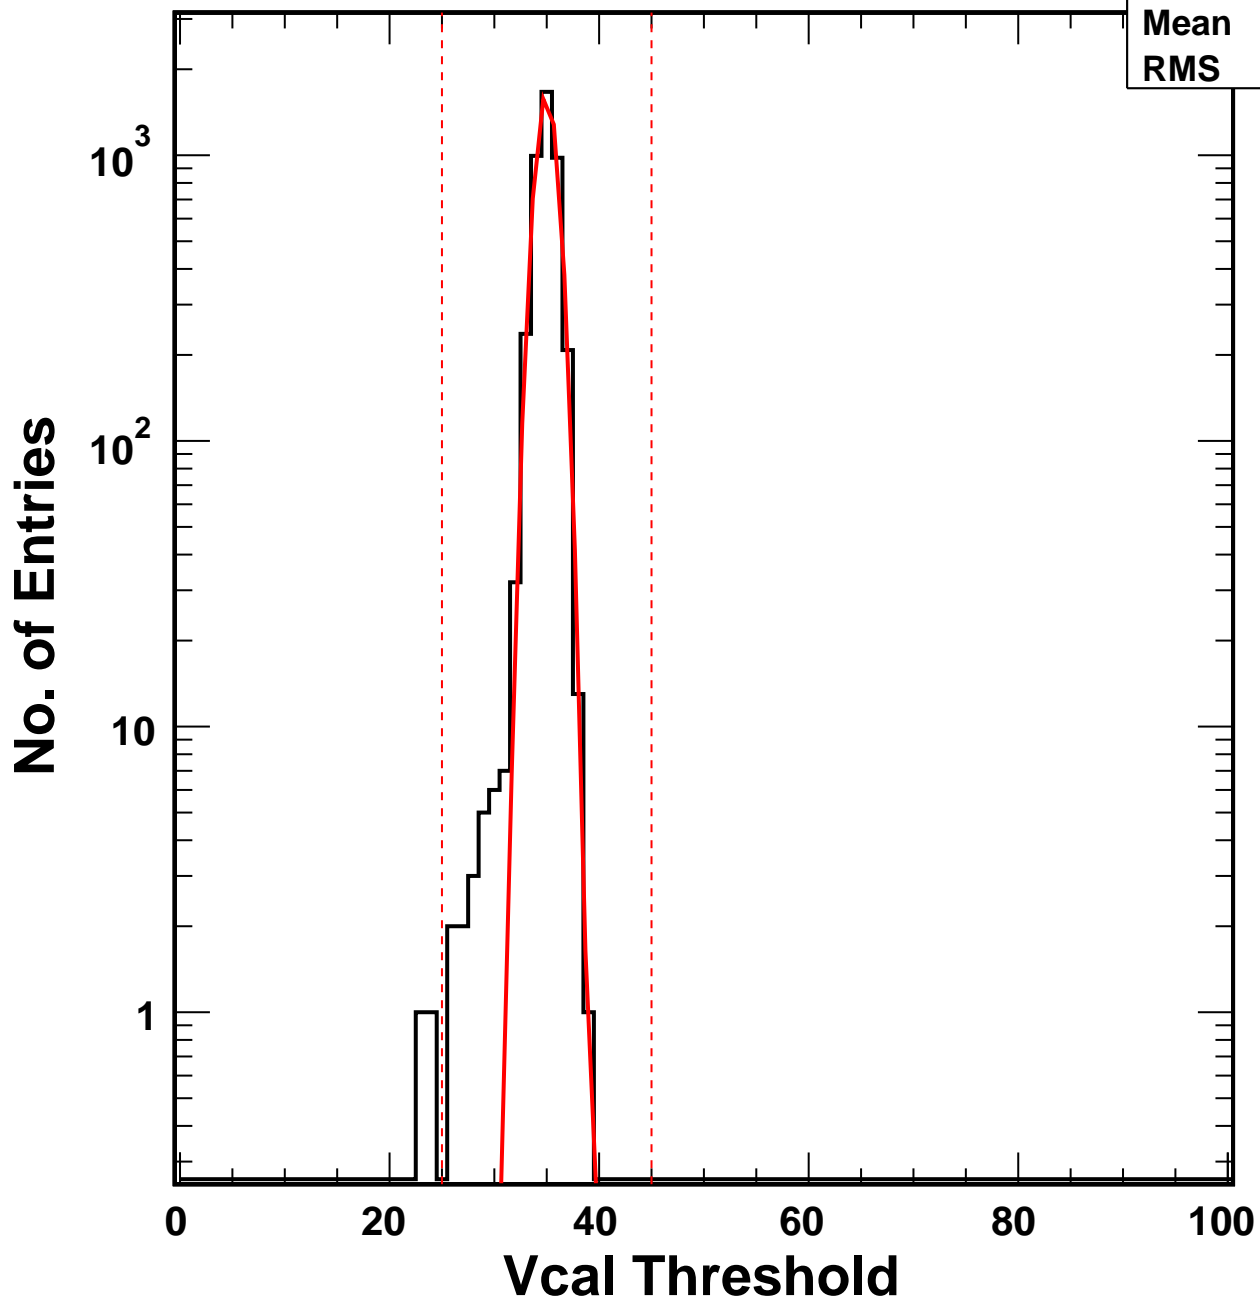

Vcal Threshold Trimmed

VcalThresholdTrimmed_2623

Entries 4160

Mean 34.93

RMS 1.129