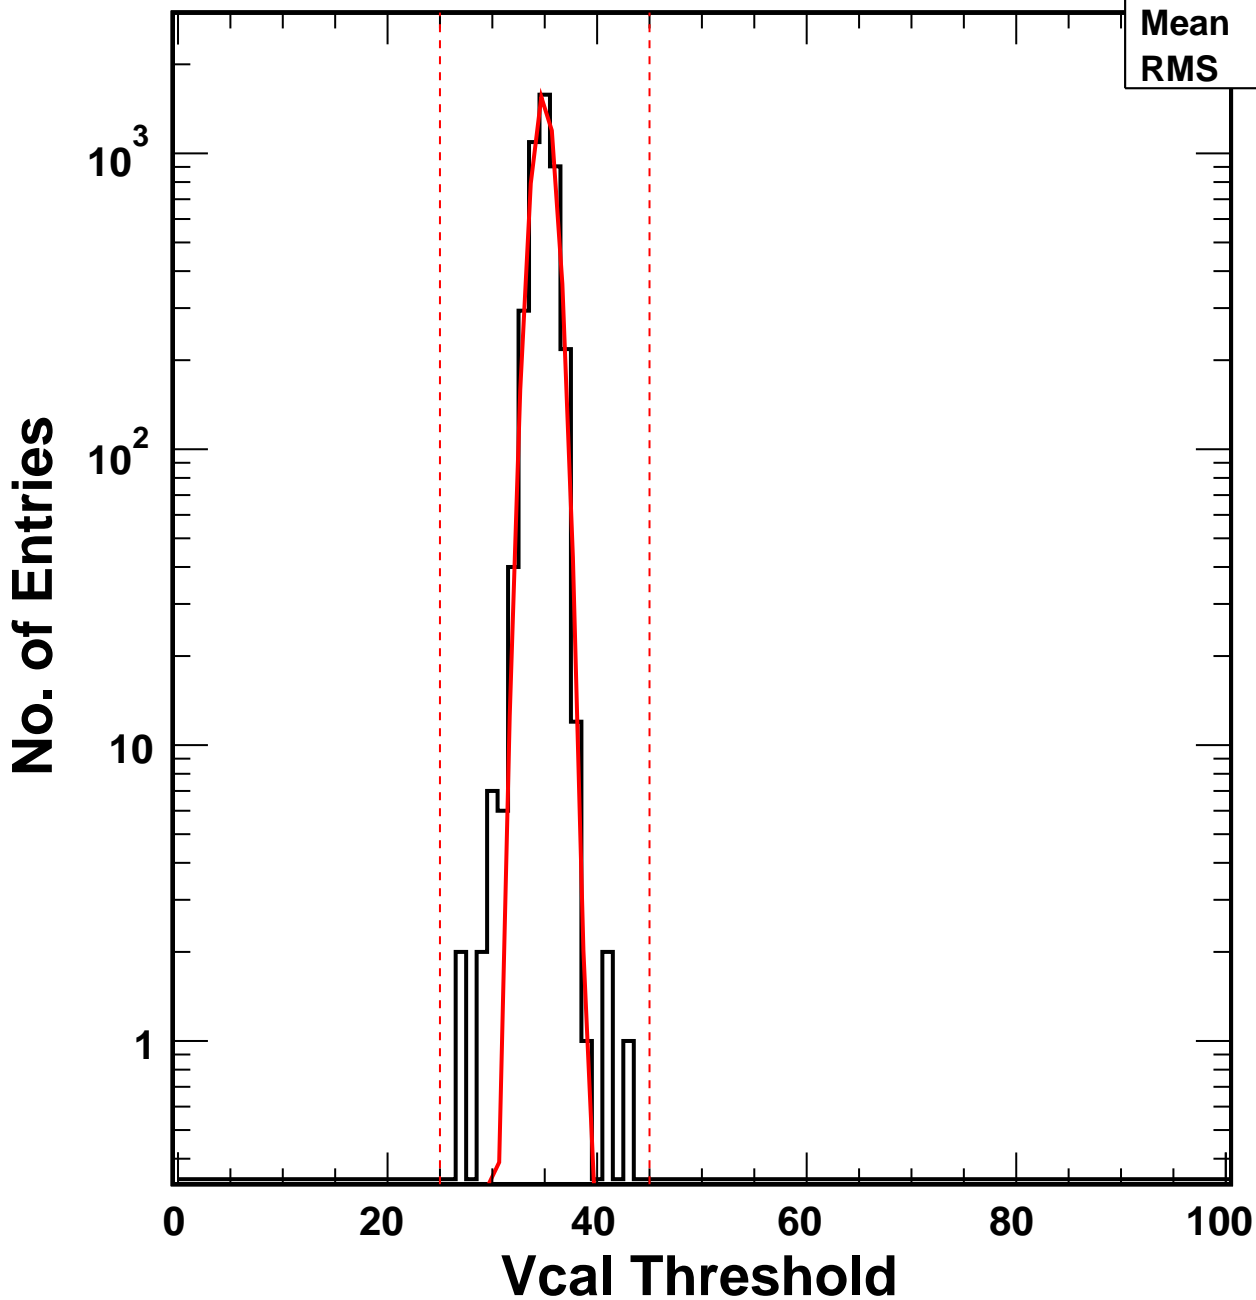

Vcal Threshold Trimmed

VcalThresholdTrimmed_2989

Entries 4160

Mean 34.88

RMS 1.105