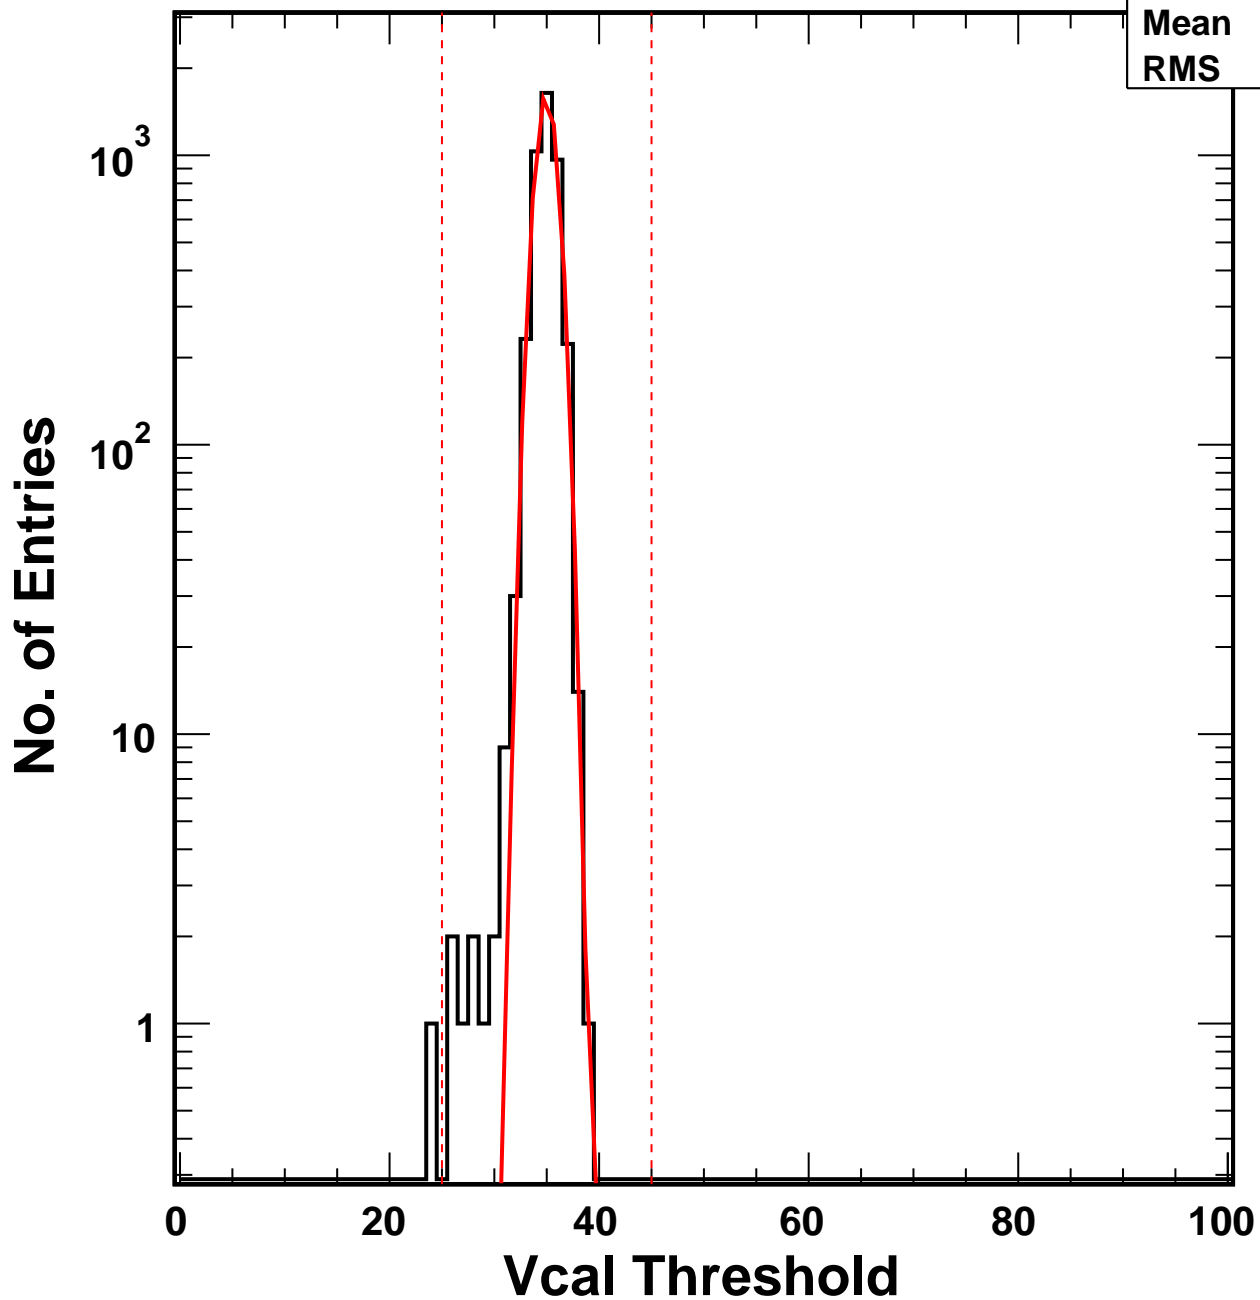

Vcal Threshold Trimmed

VcalThresholdTrimmed_2135

Entries 4160

Mean 34.94

RMS 1.085