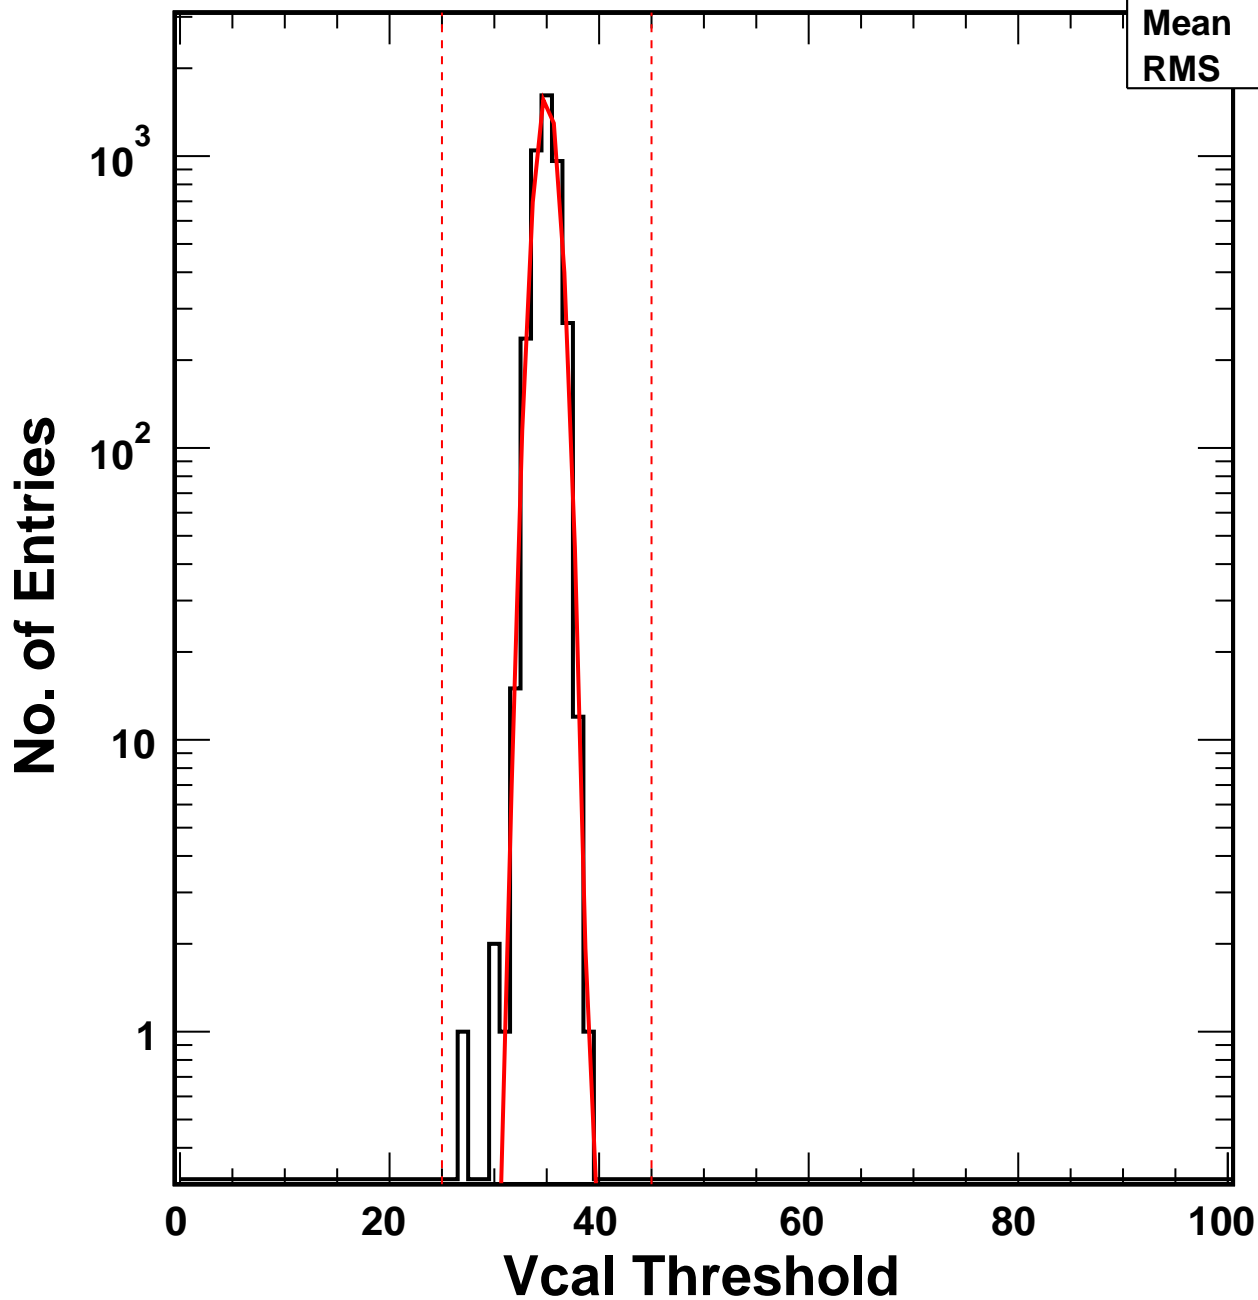

# Vcal Threshold Trimmed

VcalThresholdTrimmed\_2074

Entries 4160

Mean 34.99

RMS 1.03