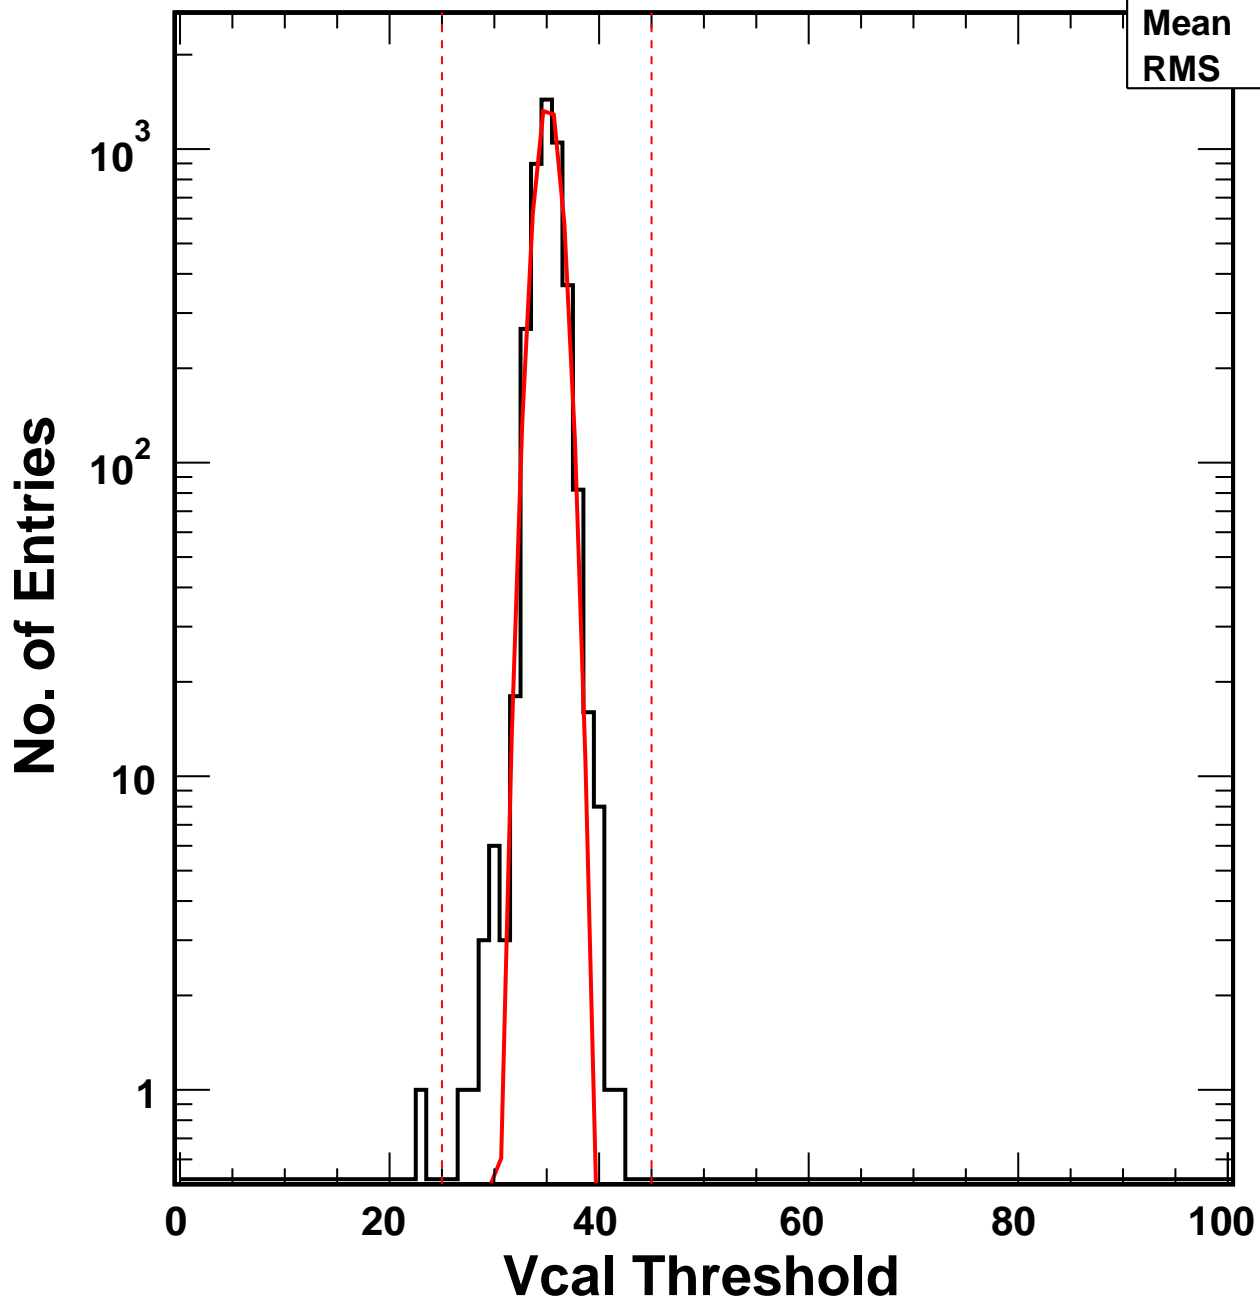

Vcal Threshold Trimmed

VcalThresholdTrimmed_4027

Entries 4160

Mean 35.14

RMS 1.241