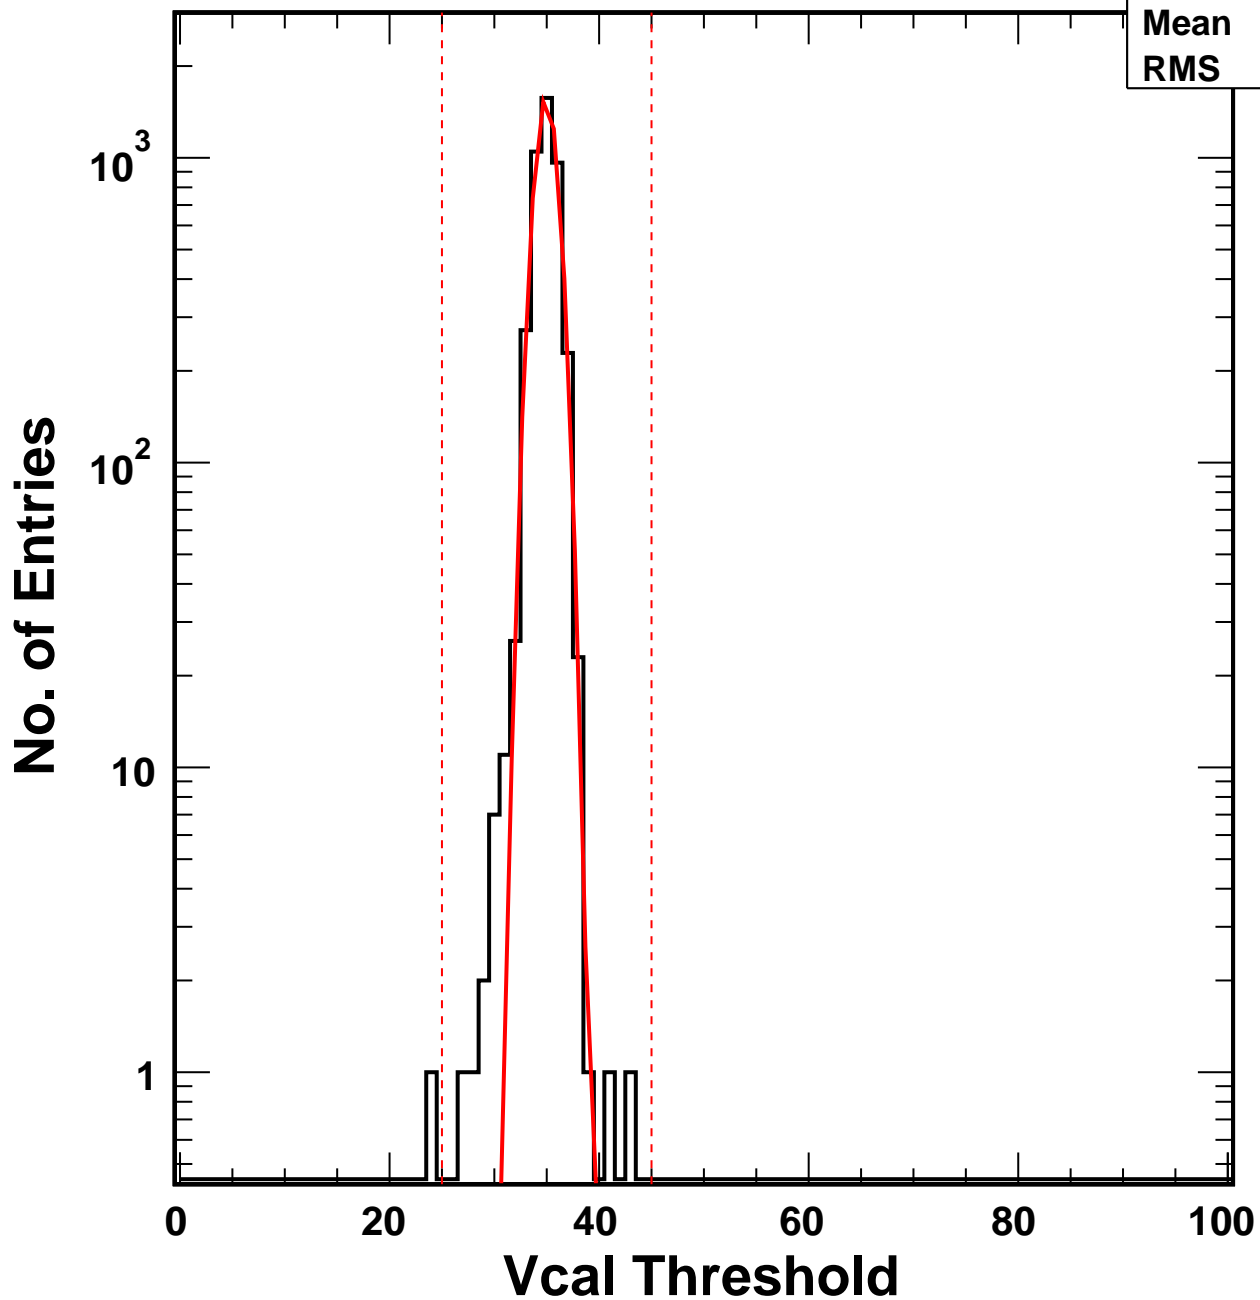

# Vcal Threshold Trimmed

VcalThresholdTrimmed\_6363

Entries 4160

Mean 34.93

RMS 1.119