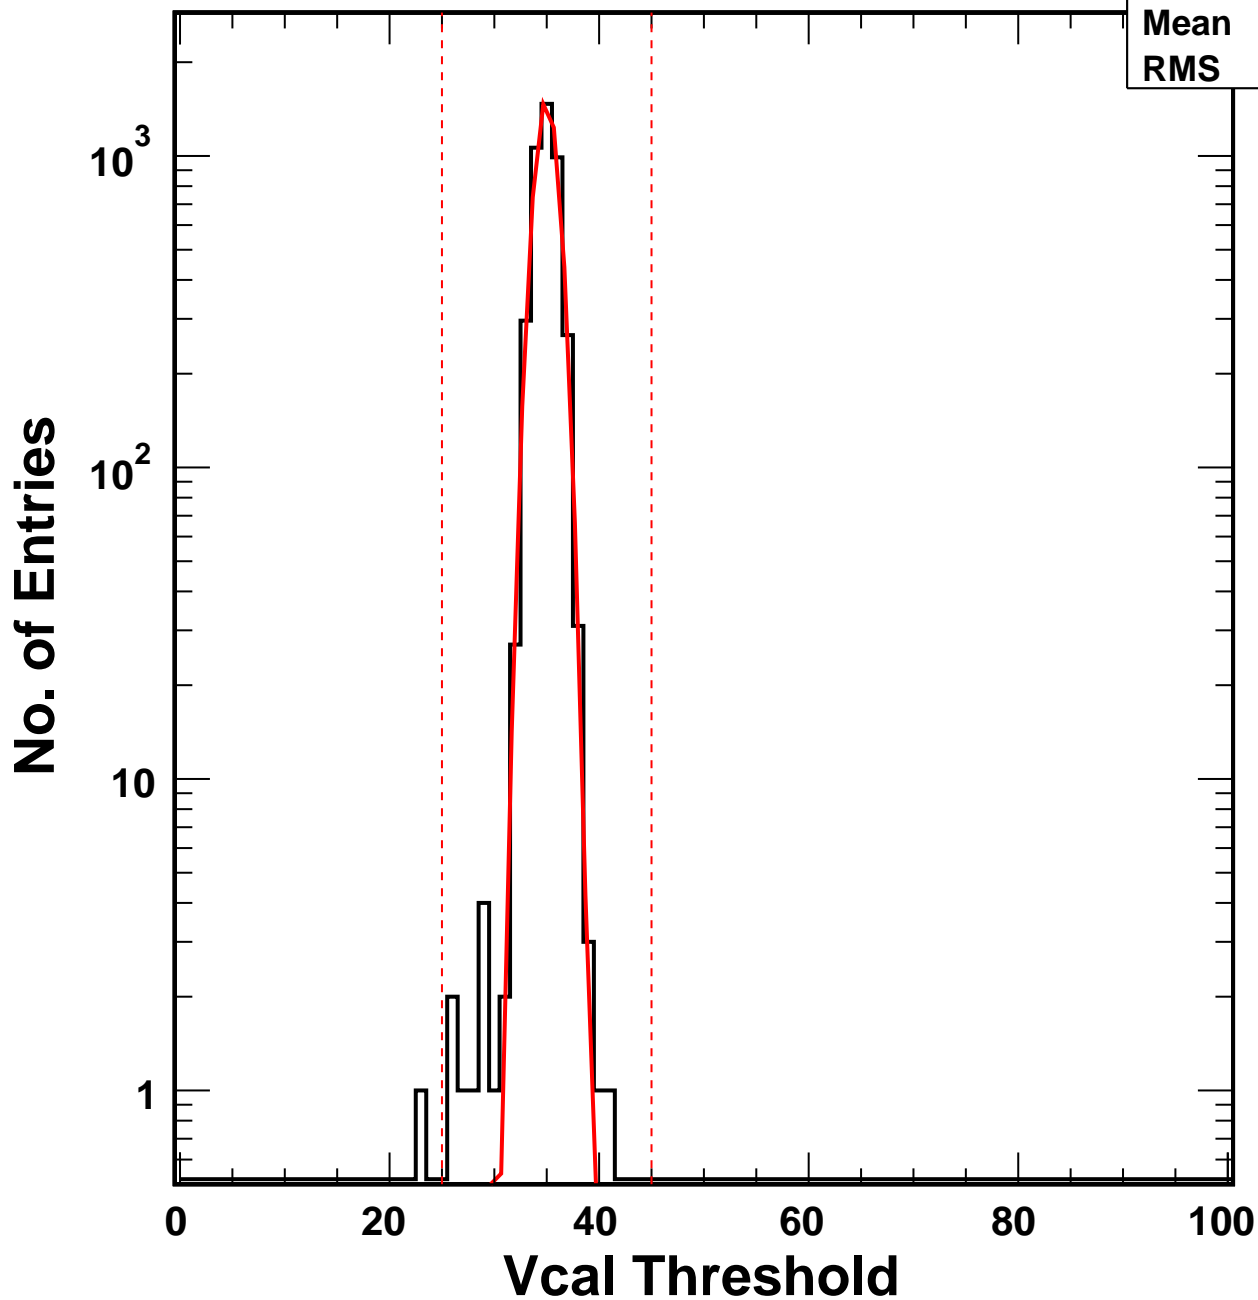

Vcal Threshold Trimmed

VcalThresholdTrimmed_7637

Entries 4160

Mean 34.96

RMS 1.154