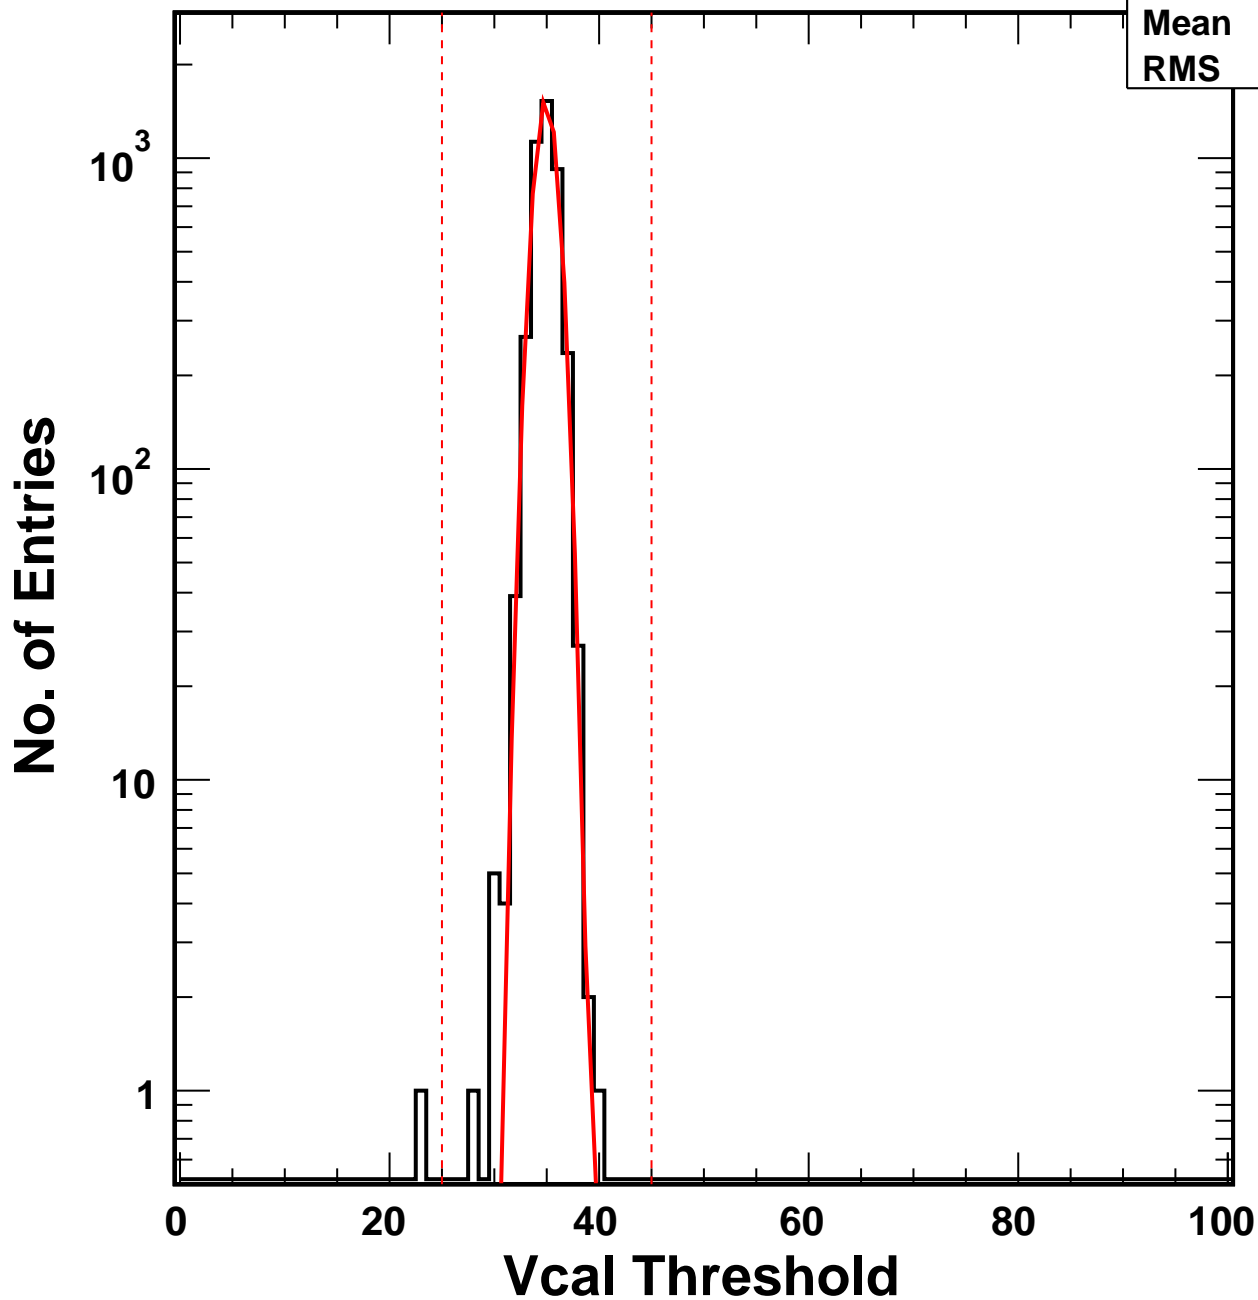

Vcal Threshold Trimmed

VcalThresholdTrimmed_7451

Entries	4160
Mean	34.92
RMS	1.103