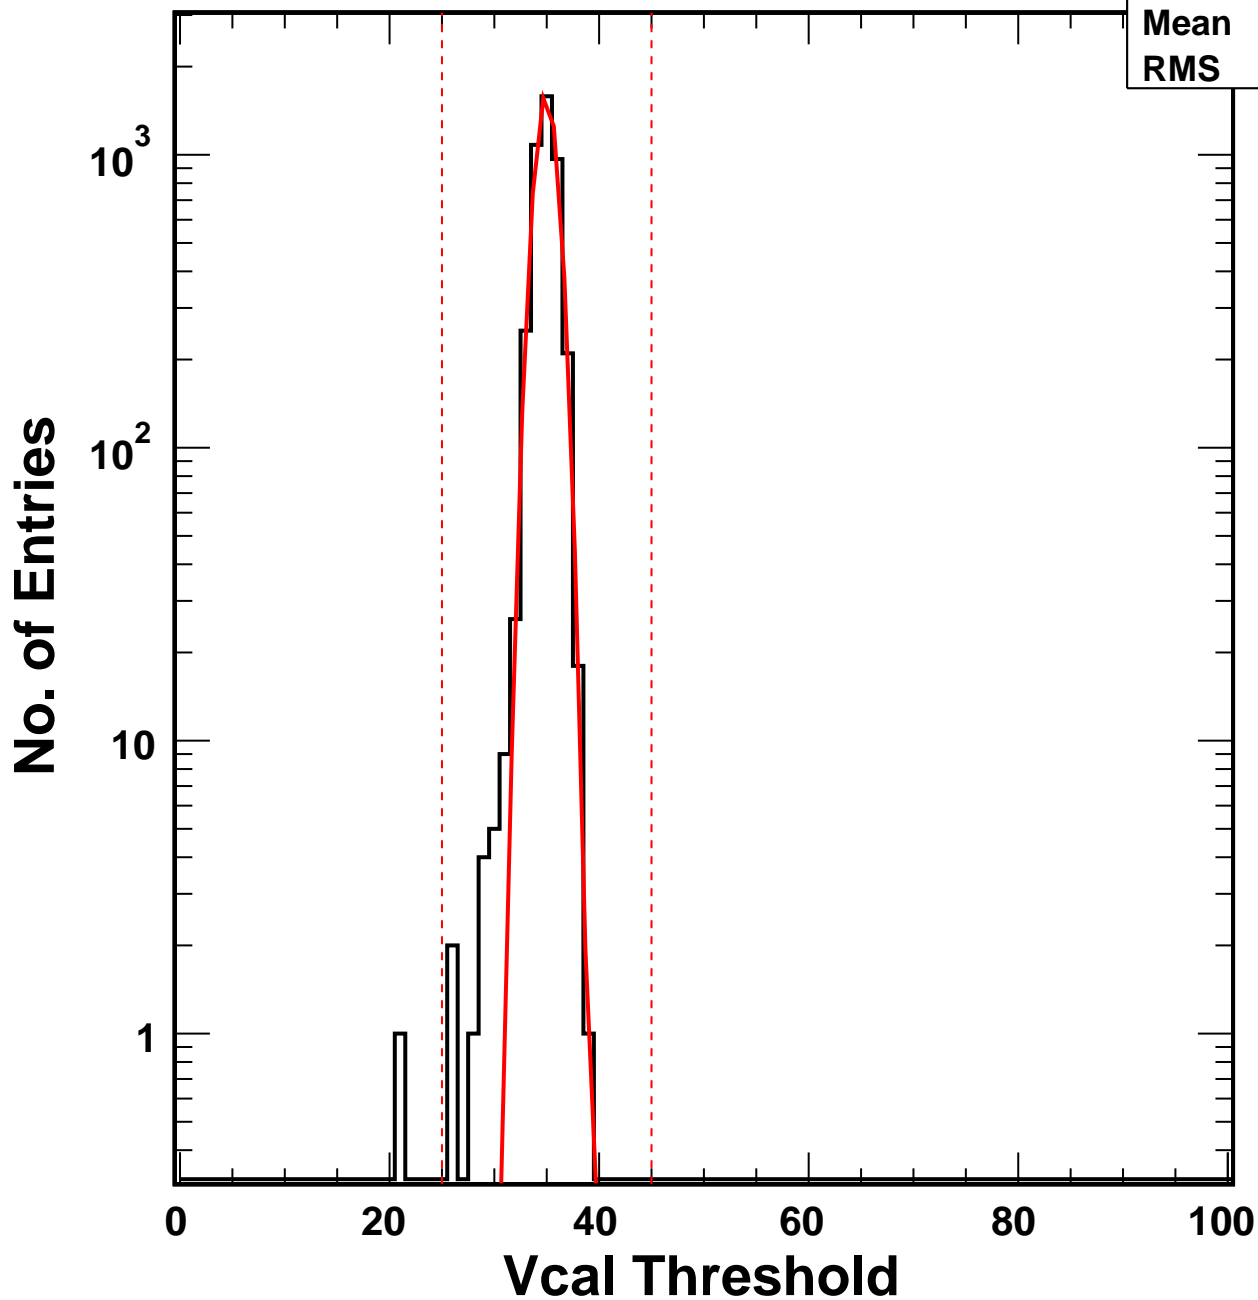

Vcal Threshold Trimmed

VcalThresholdTrimmed_4119

Entries 4160

Mean 34.92

RMS 1.107