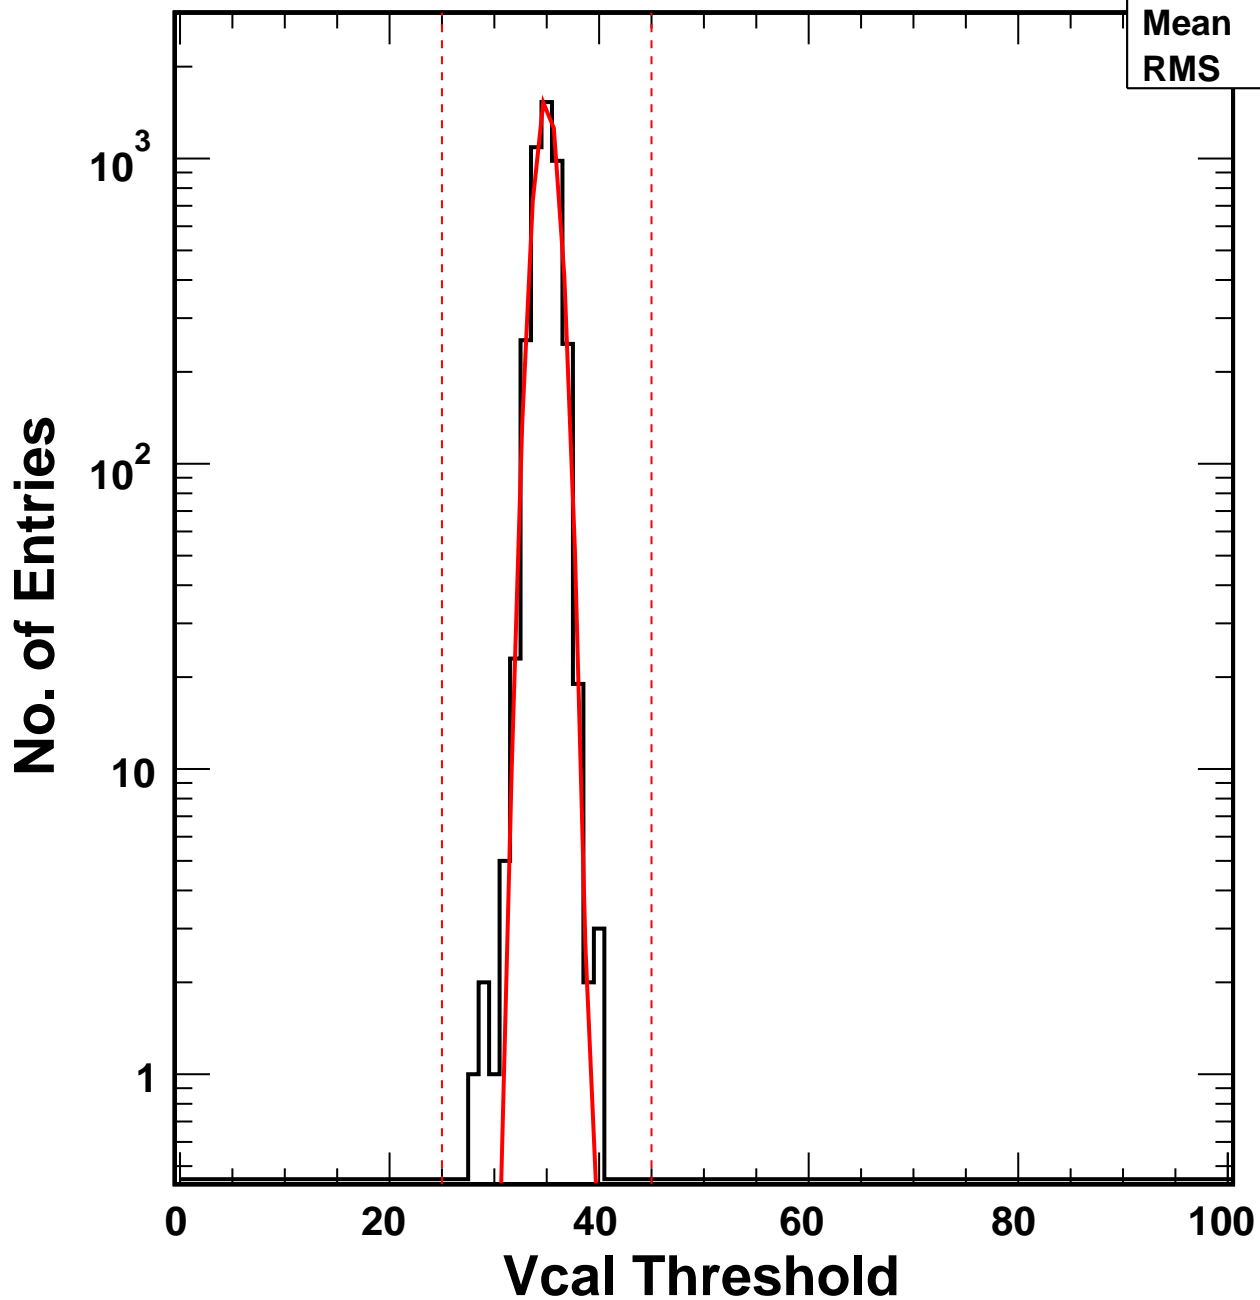

Vcal Threshold Trimmed

VcalThresholdTrimmed_6010

Entries 4160

Mean 34.96

RMS 1.072