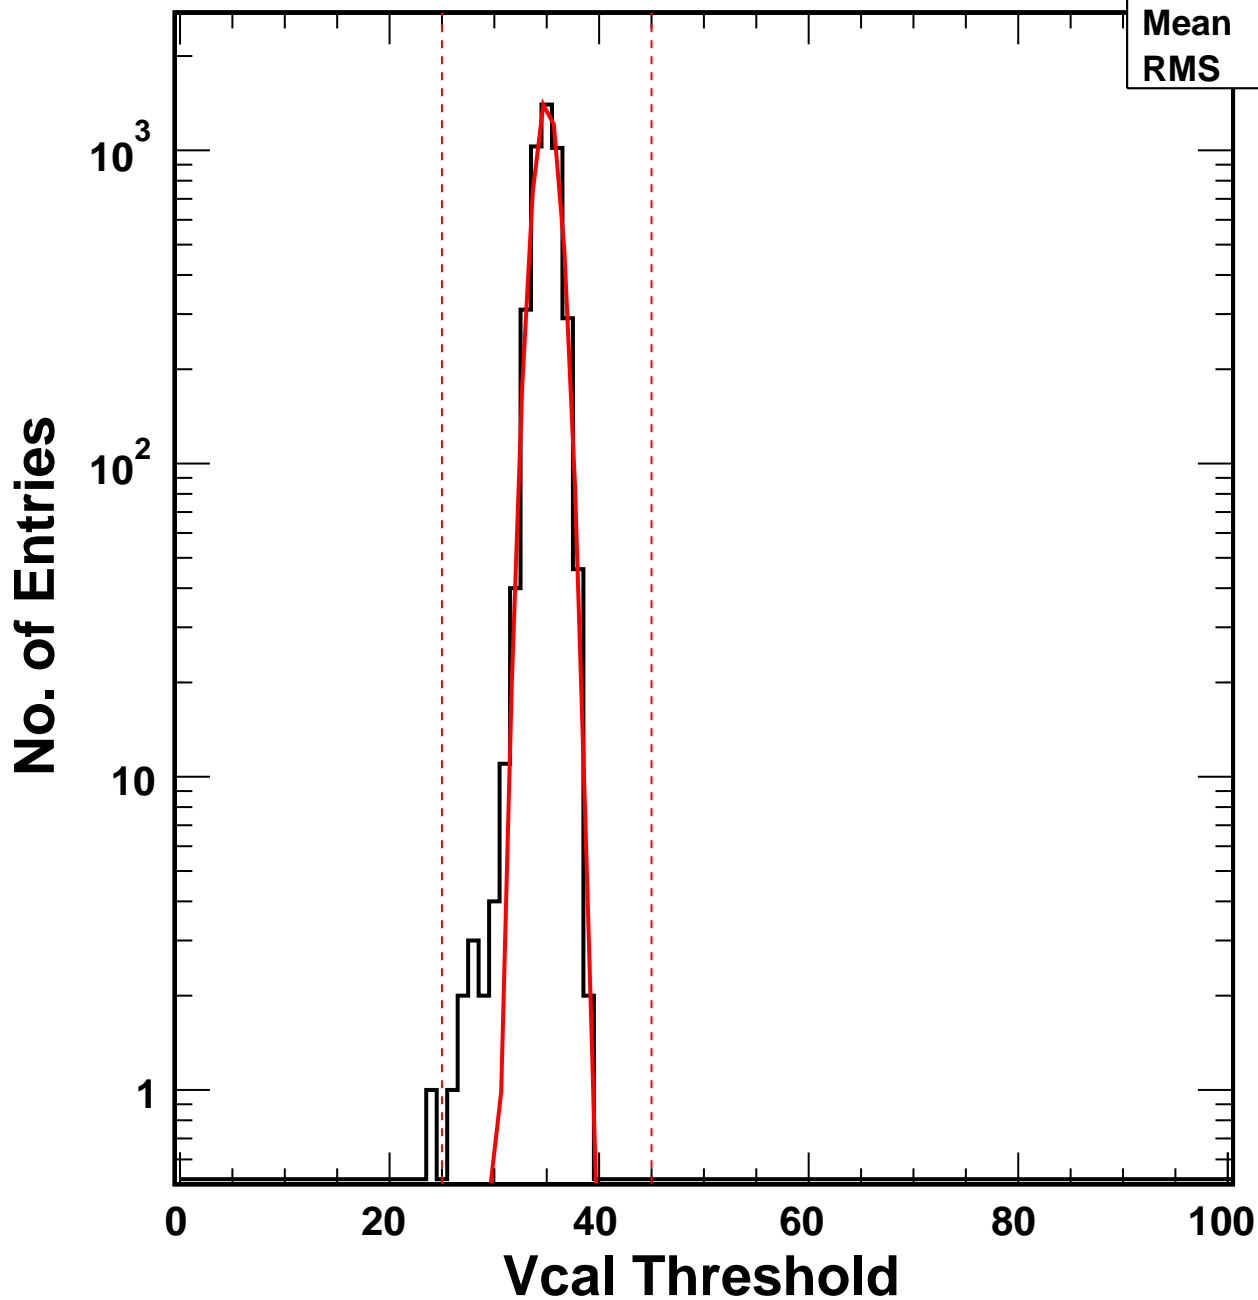

# Vcal Threshold Trimmed

VcalThresholdTrimmed\_2790

Entries 4160

Mean 34.96

RMS 1.209