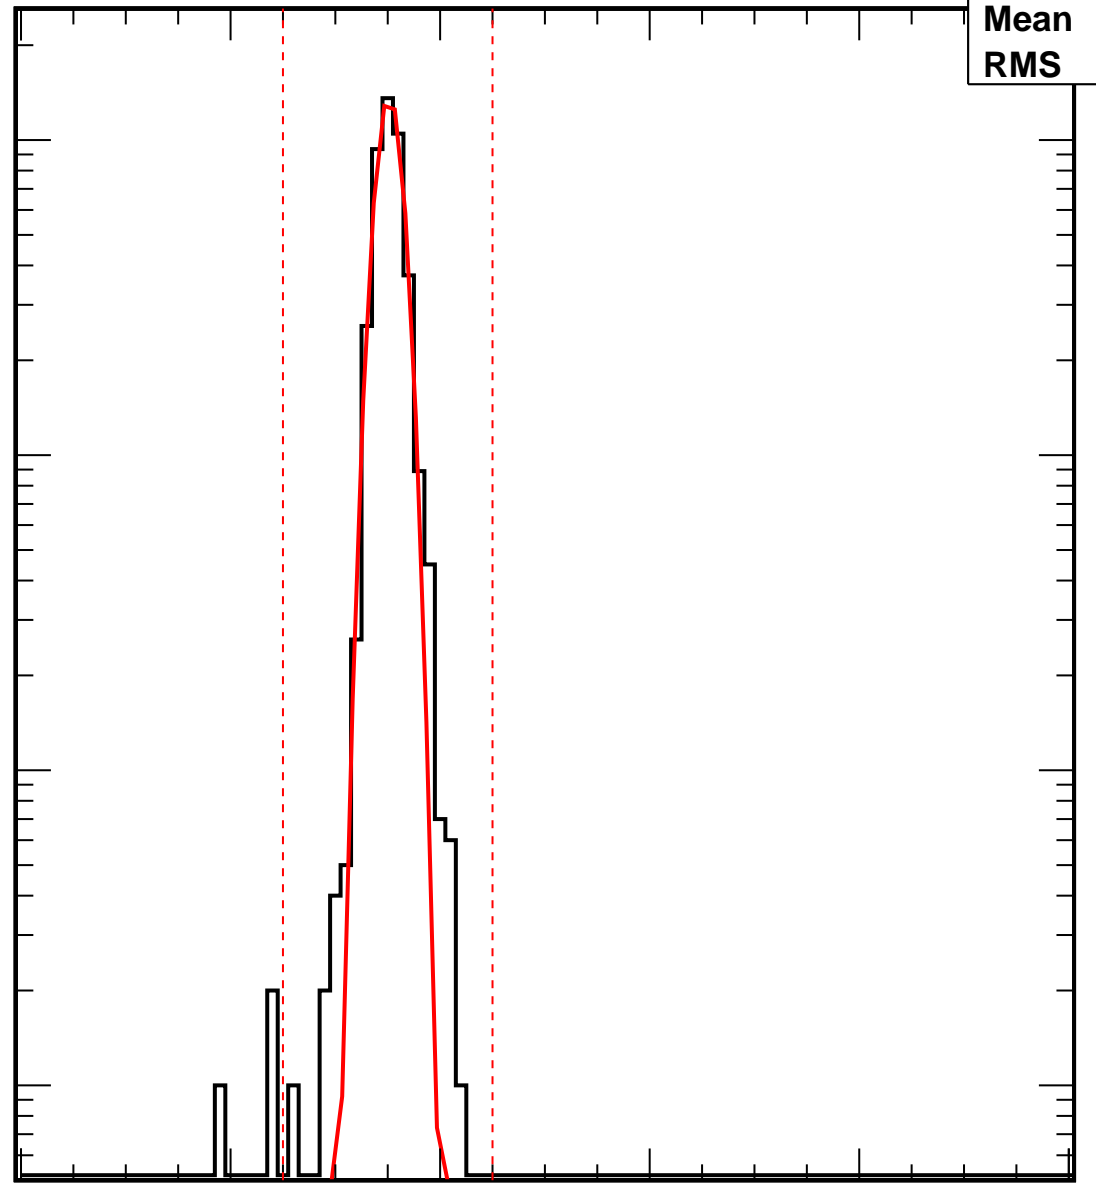

Vcal Threshold Trimmed

VcalThresholdTrimmed_3329

Entries	4160
Mean	35.17
RMS	1.335

No. of Entries

10³
10²
10
1

0 20 40 60 80 100

Vcal Threshold