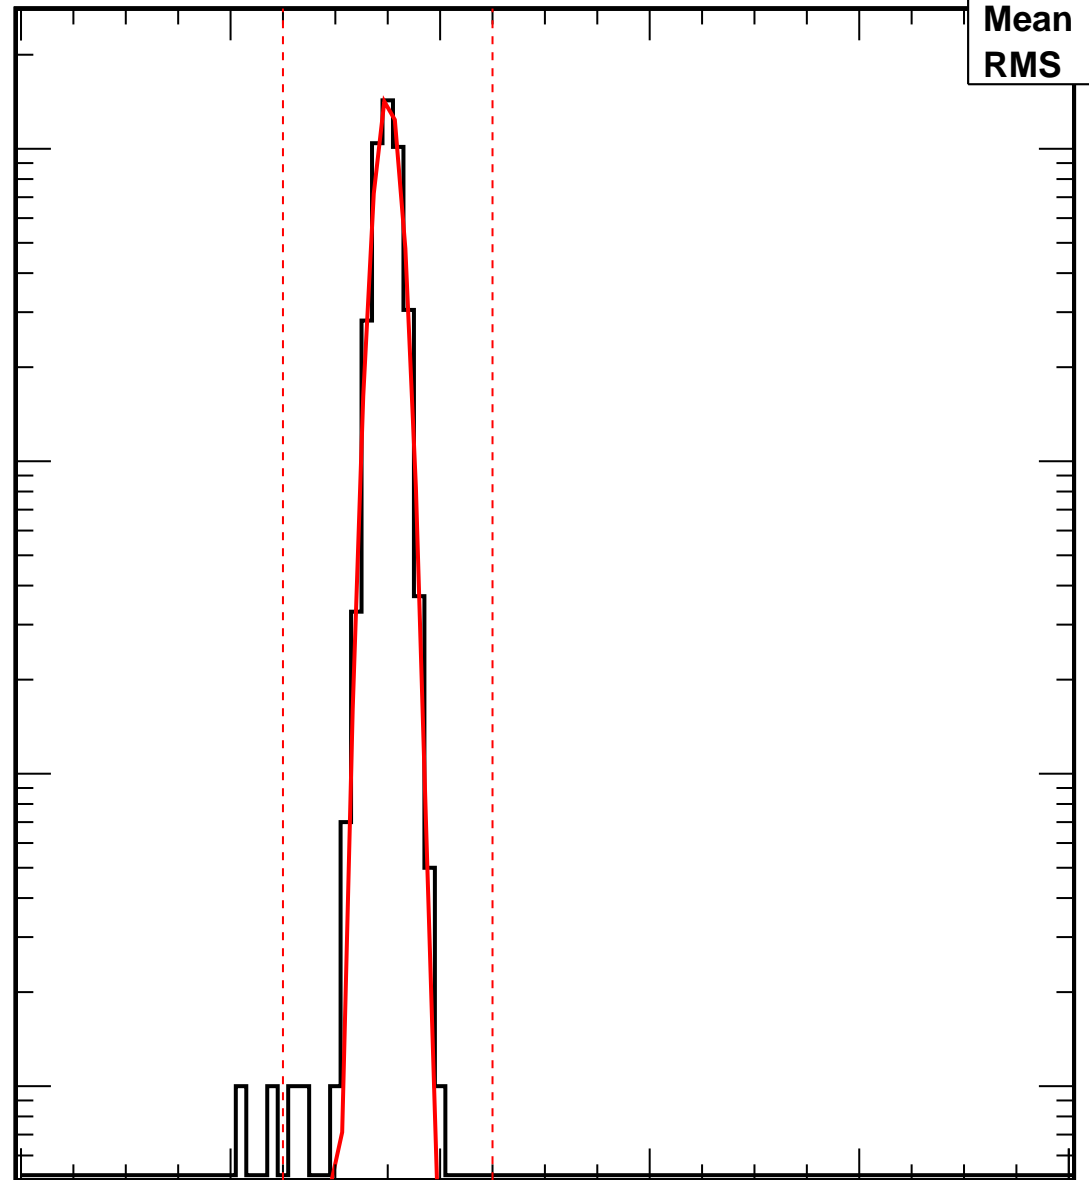

# Vcal Threshold Trimmed

VcalThresholdTrimmed\_318

Entries	4160
Mean	35
RMS	1.174

No. of Entries

10<sup>3</sup>  
10<sup>2</sup>  
10  
1

0 20 40 60 80 100

Vcal Threshold