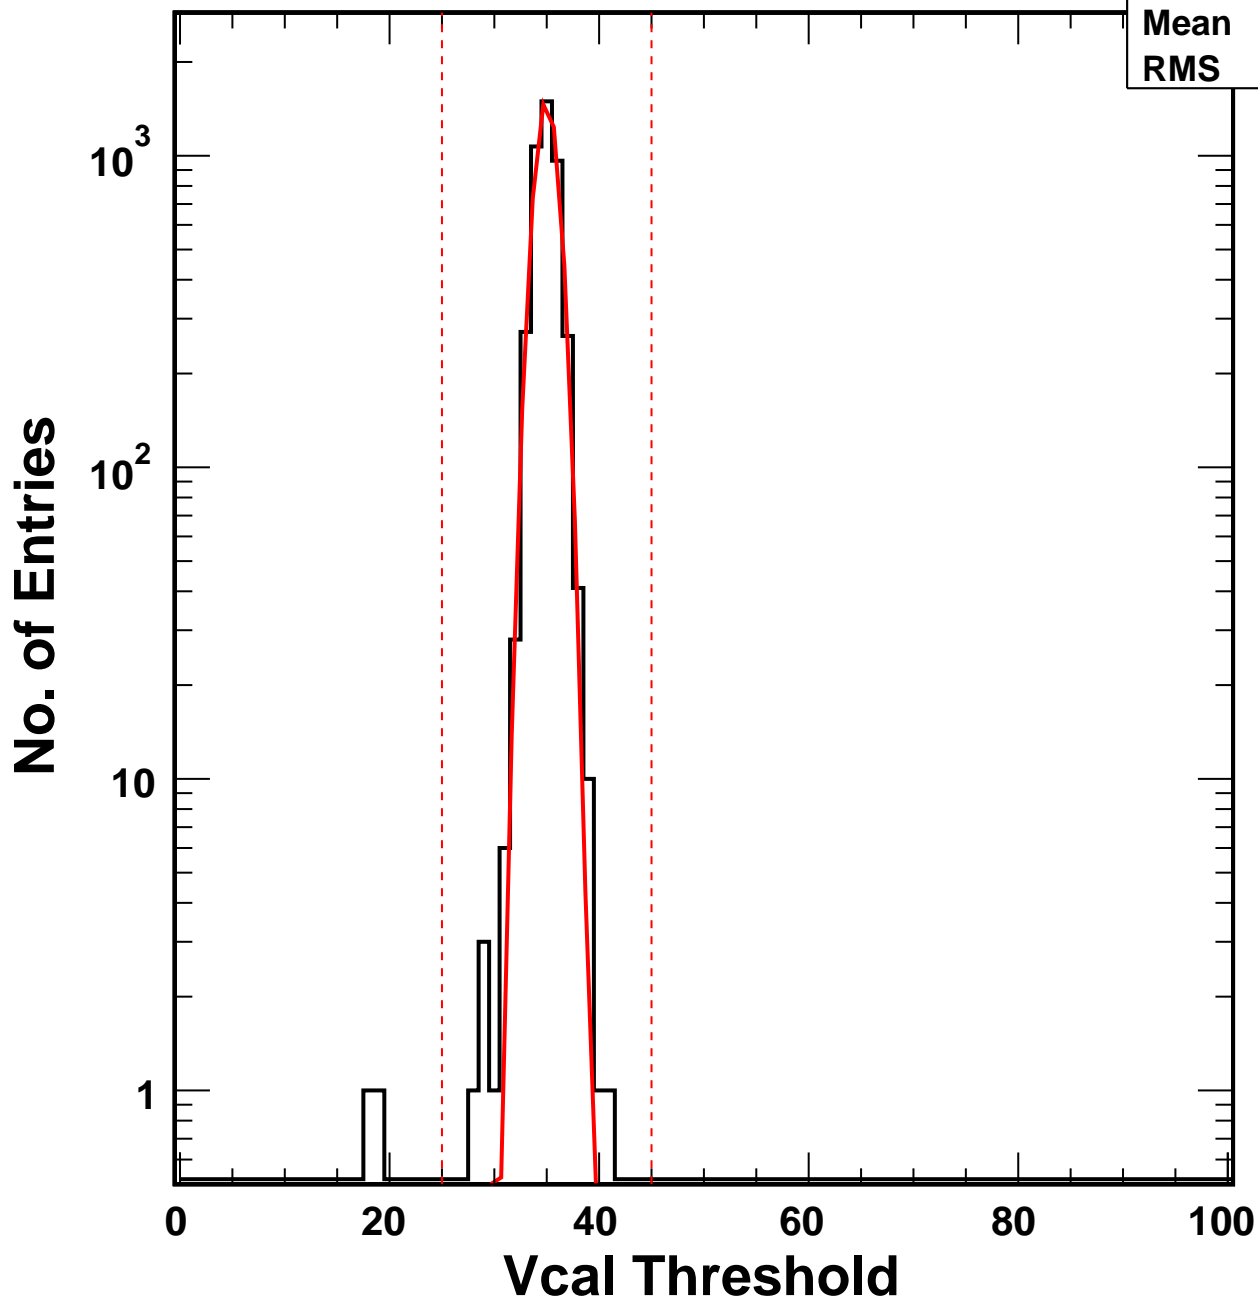

# Vcal Threshold Trimmed

VcalThresholdTrimmed\_1532

Entries 4160

Mean 34.97

RMS 1.185