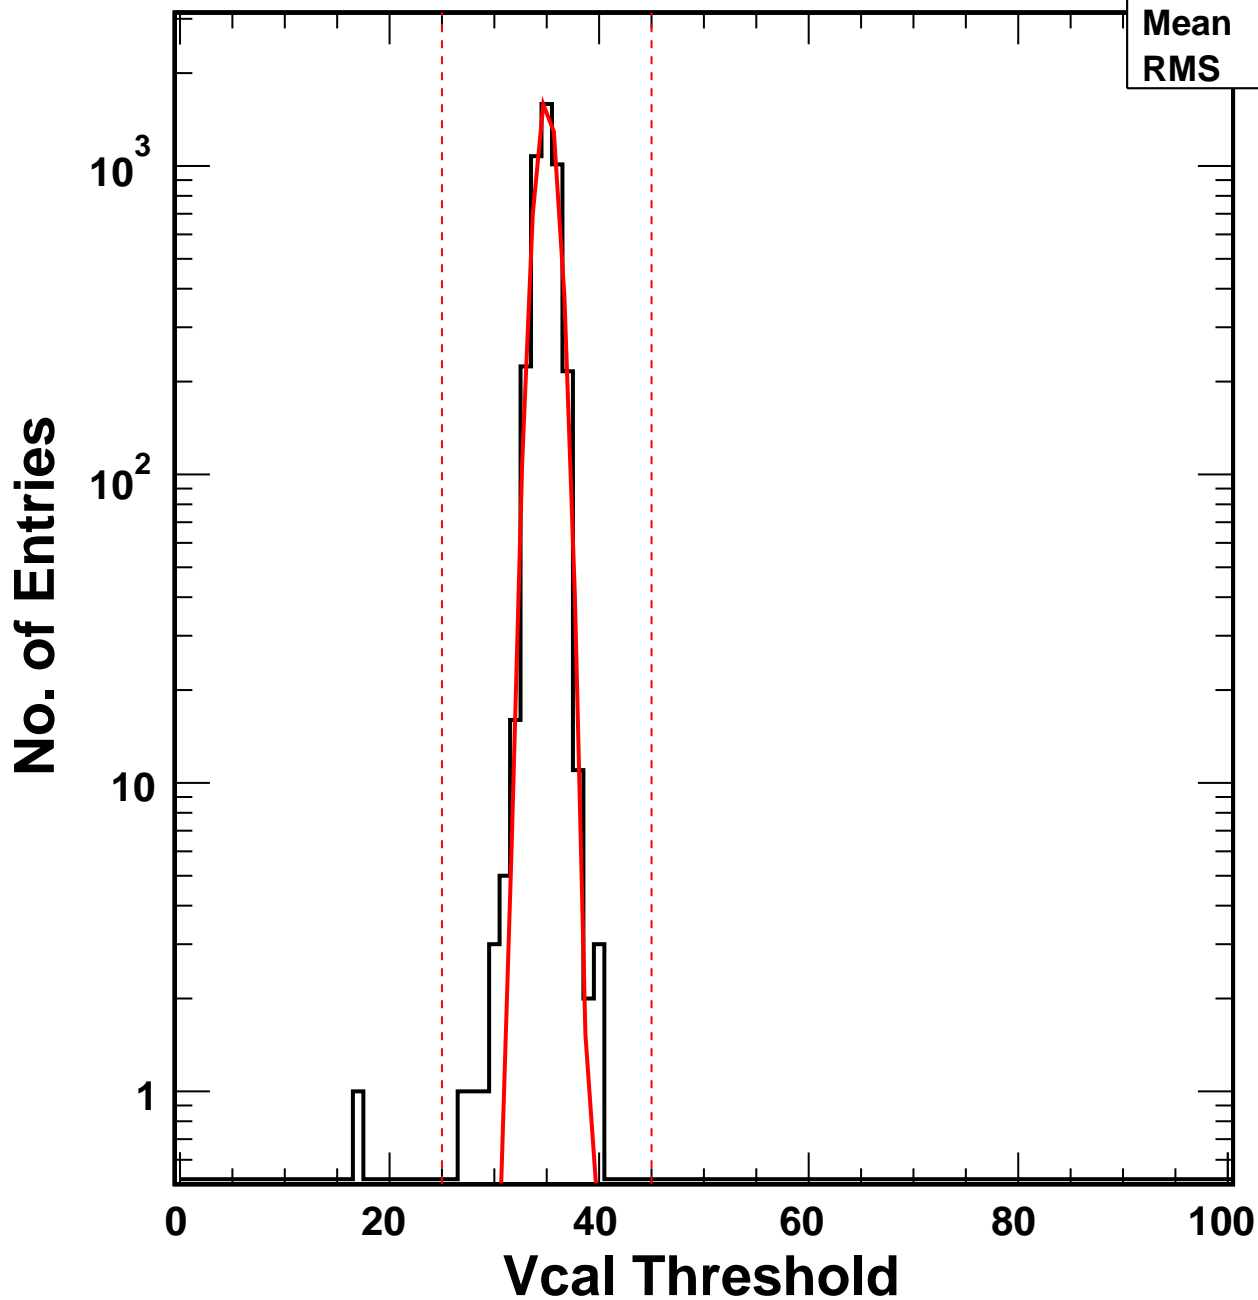

Vcal Threshold Trimmed

VcalThresholdTrimmed_6093

Entries 4160

Mean 34.96

RMS 1.077