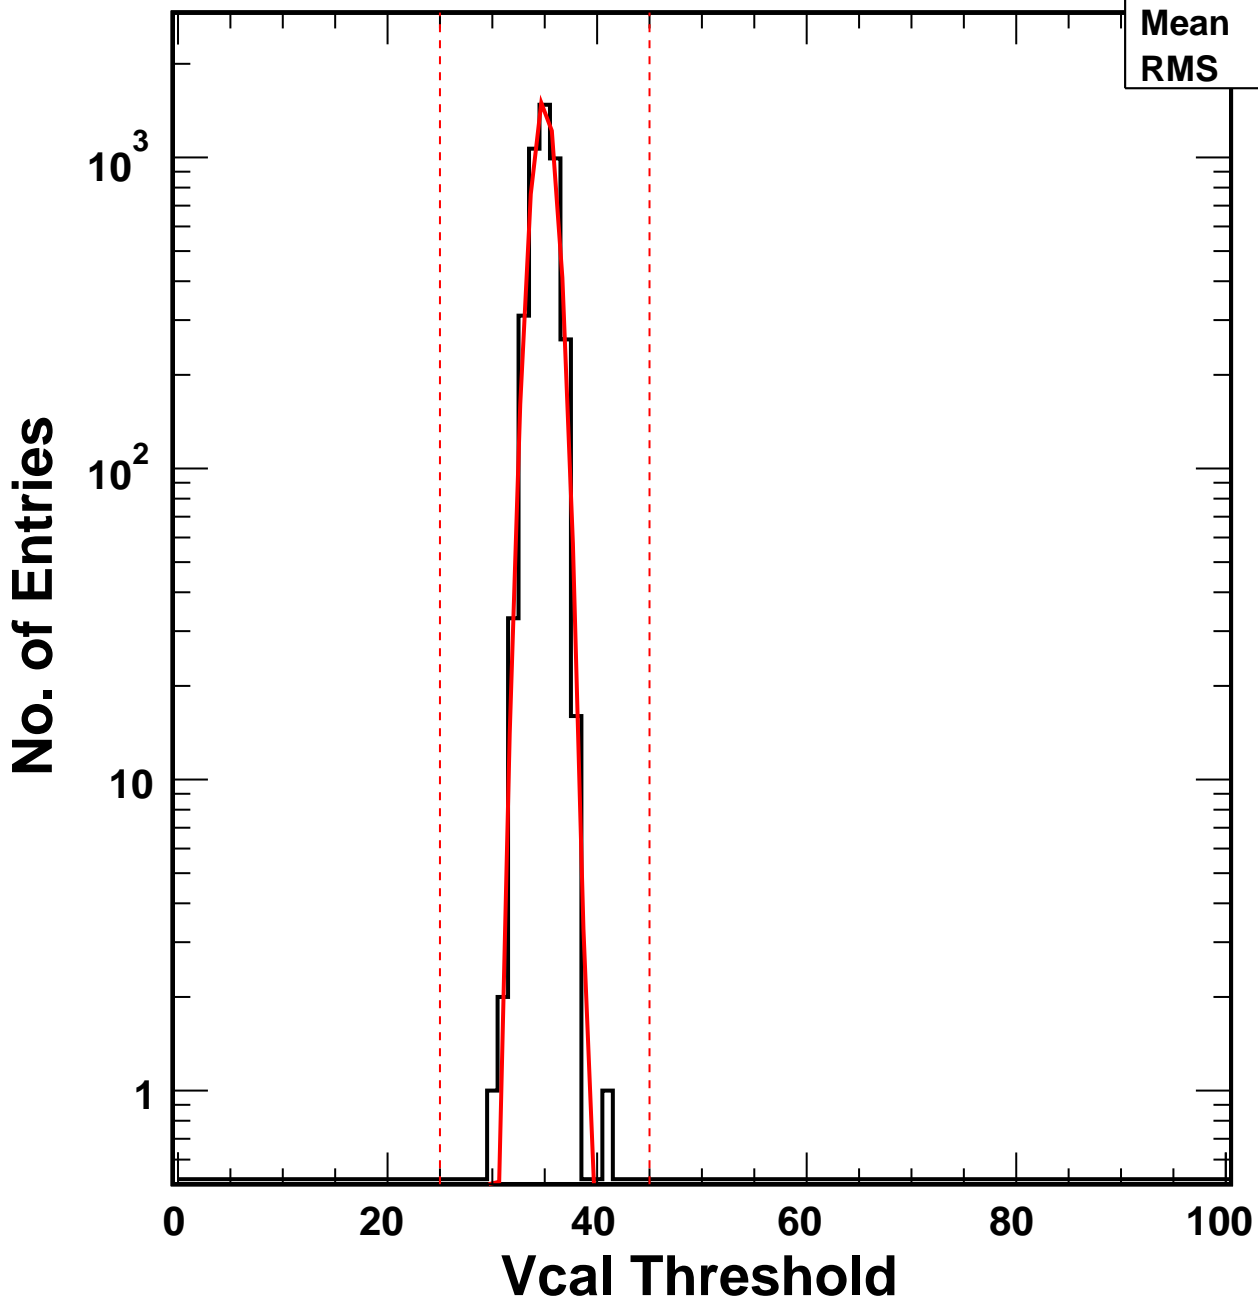

Vcal Threshold Trimmed

VcalThresholdTrimmed_6459

Entries 4160

Mean 34.94

RMS 1.081