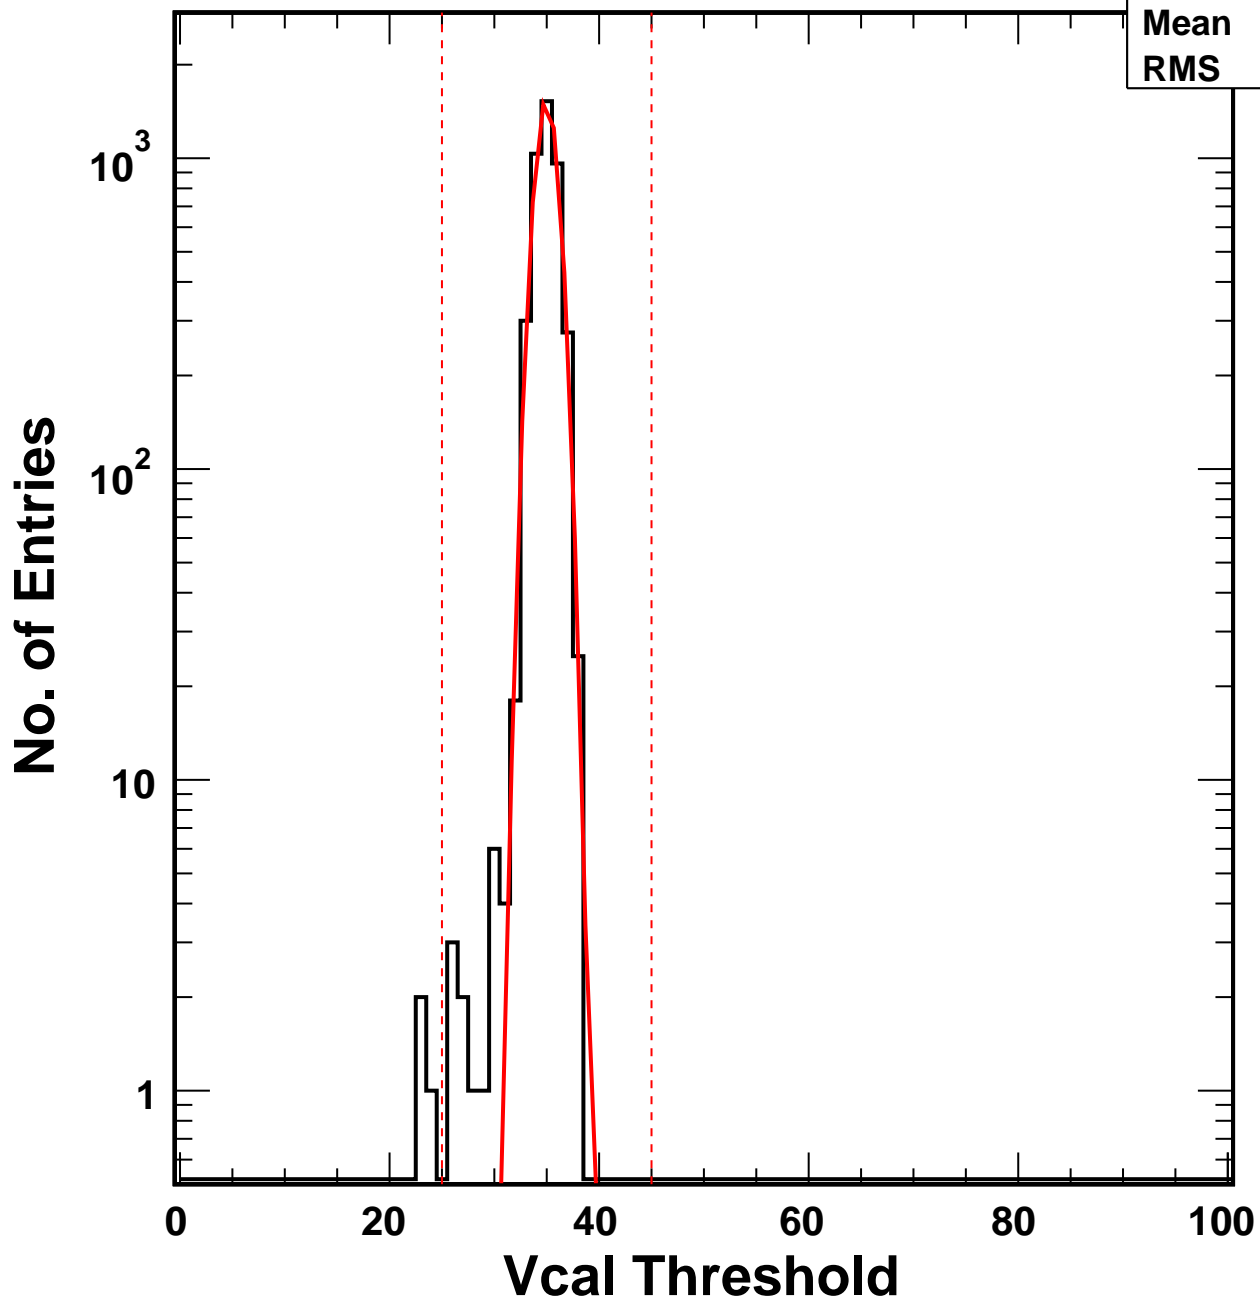

Vcal Threshold Trimmed

VcalThresholdTrimmed_6398

Entries 4160

Mean 34.94

RMS 1.176