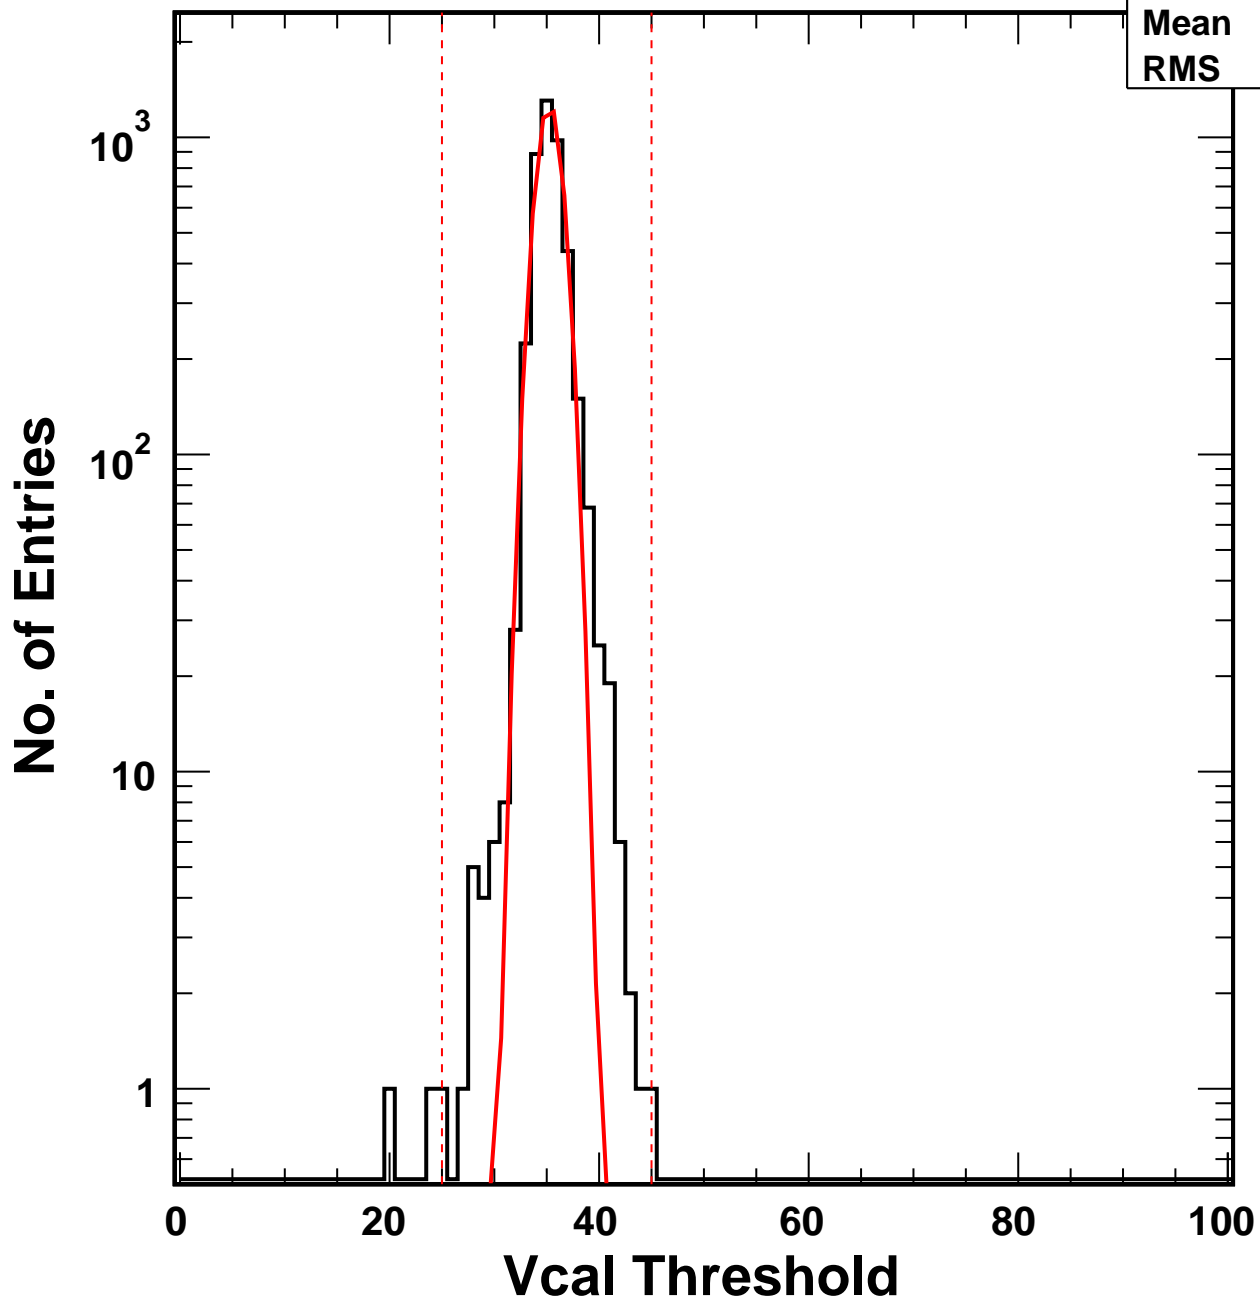

Vcal Threshold Trimmed

VcalThresholdTrimmed_6875

Entries 4160

Mean 35.31

RMS 1.541