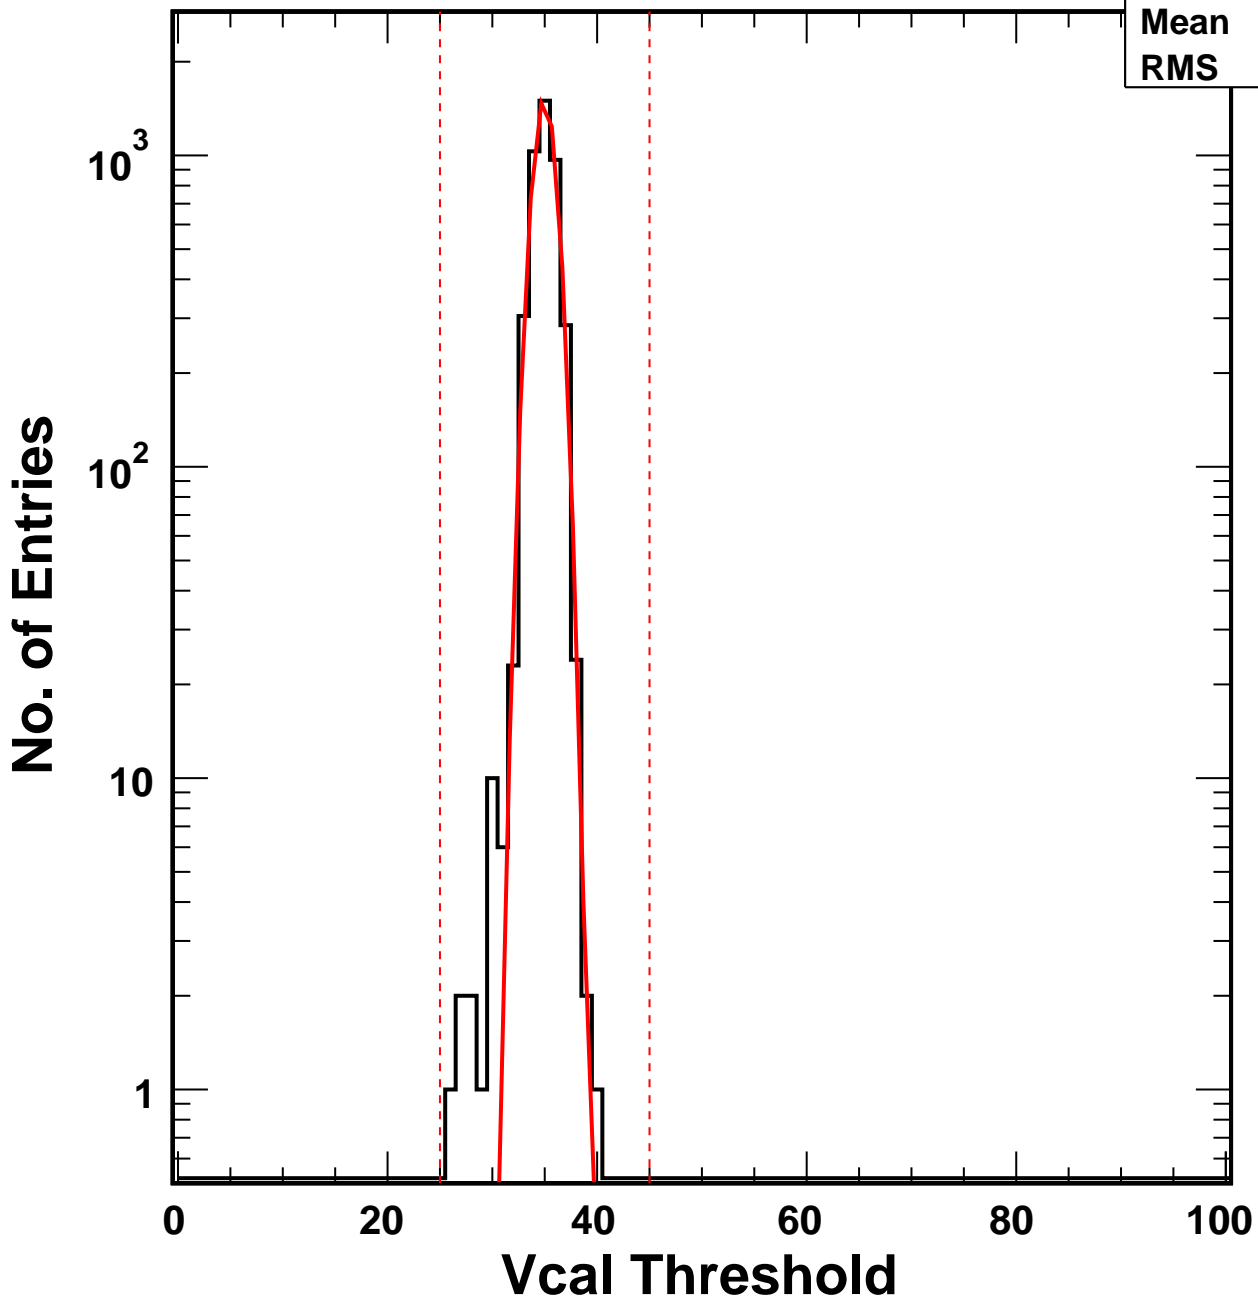

Vcal Threshold Trimmed

VcalThresholdTrimmed_6689

Entries	4160
Mean	34.95
RMS	1.152