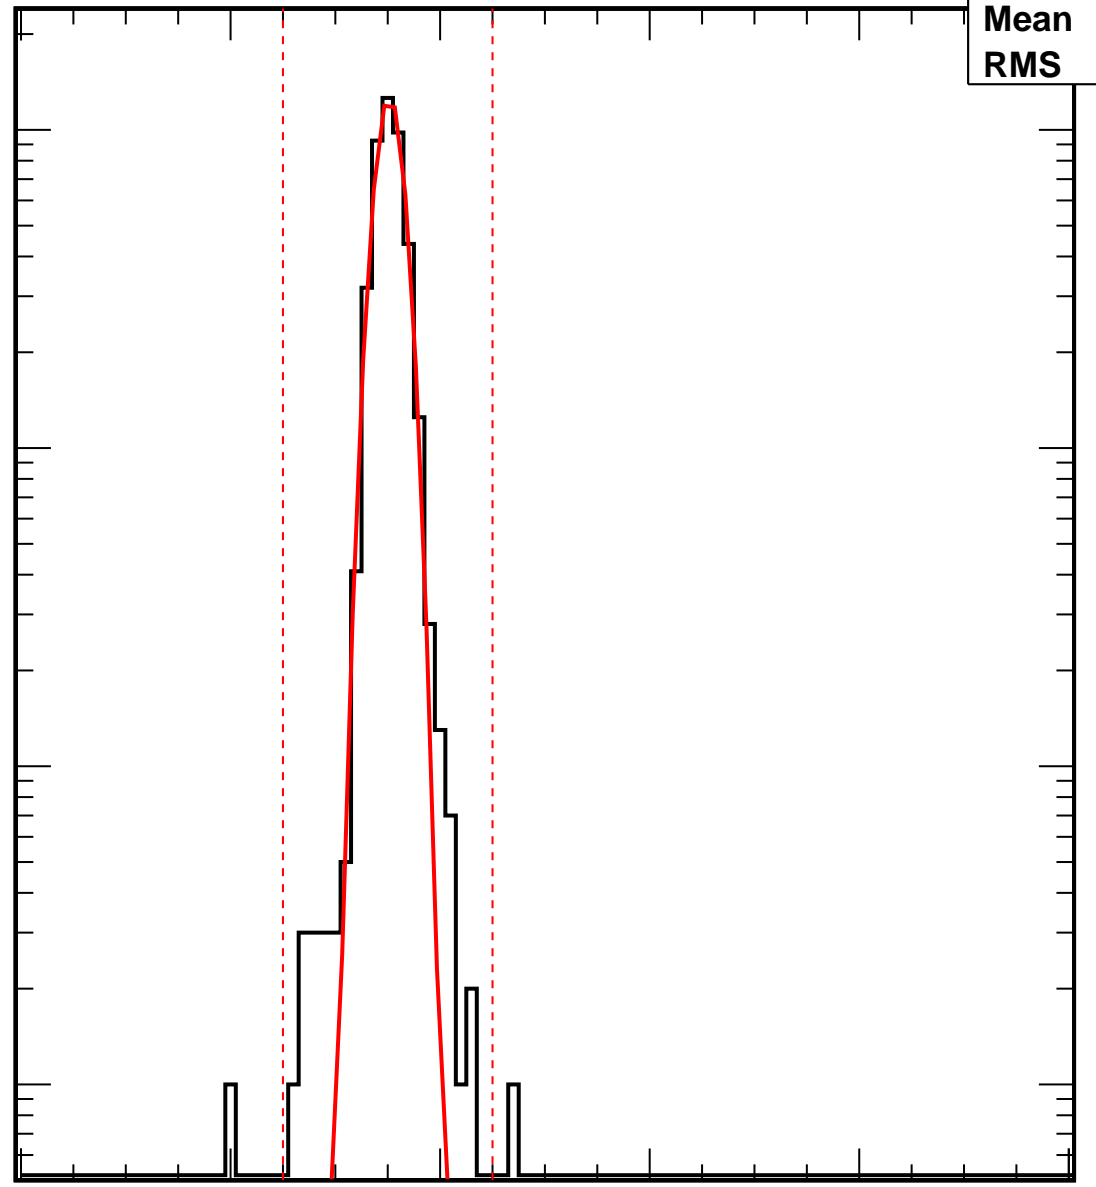

Vcal Threshold Trimmed

VcalThresholdTrimmed_4093

Entries	4160
Mean	35.16
RMS	1.435

No. of Entries

10³
10²
10
1

0 20 40 60 80 100

Vcal Threshold