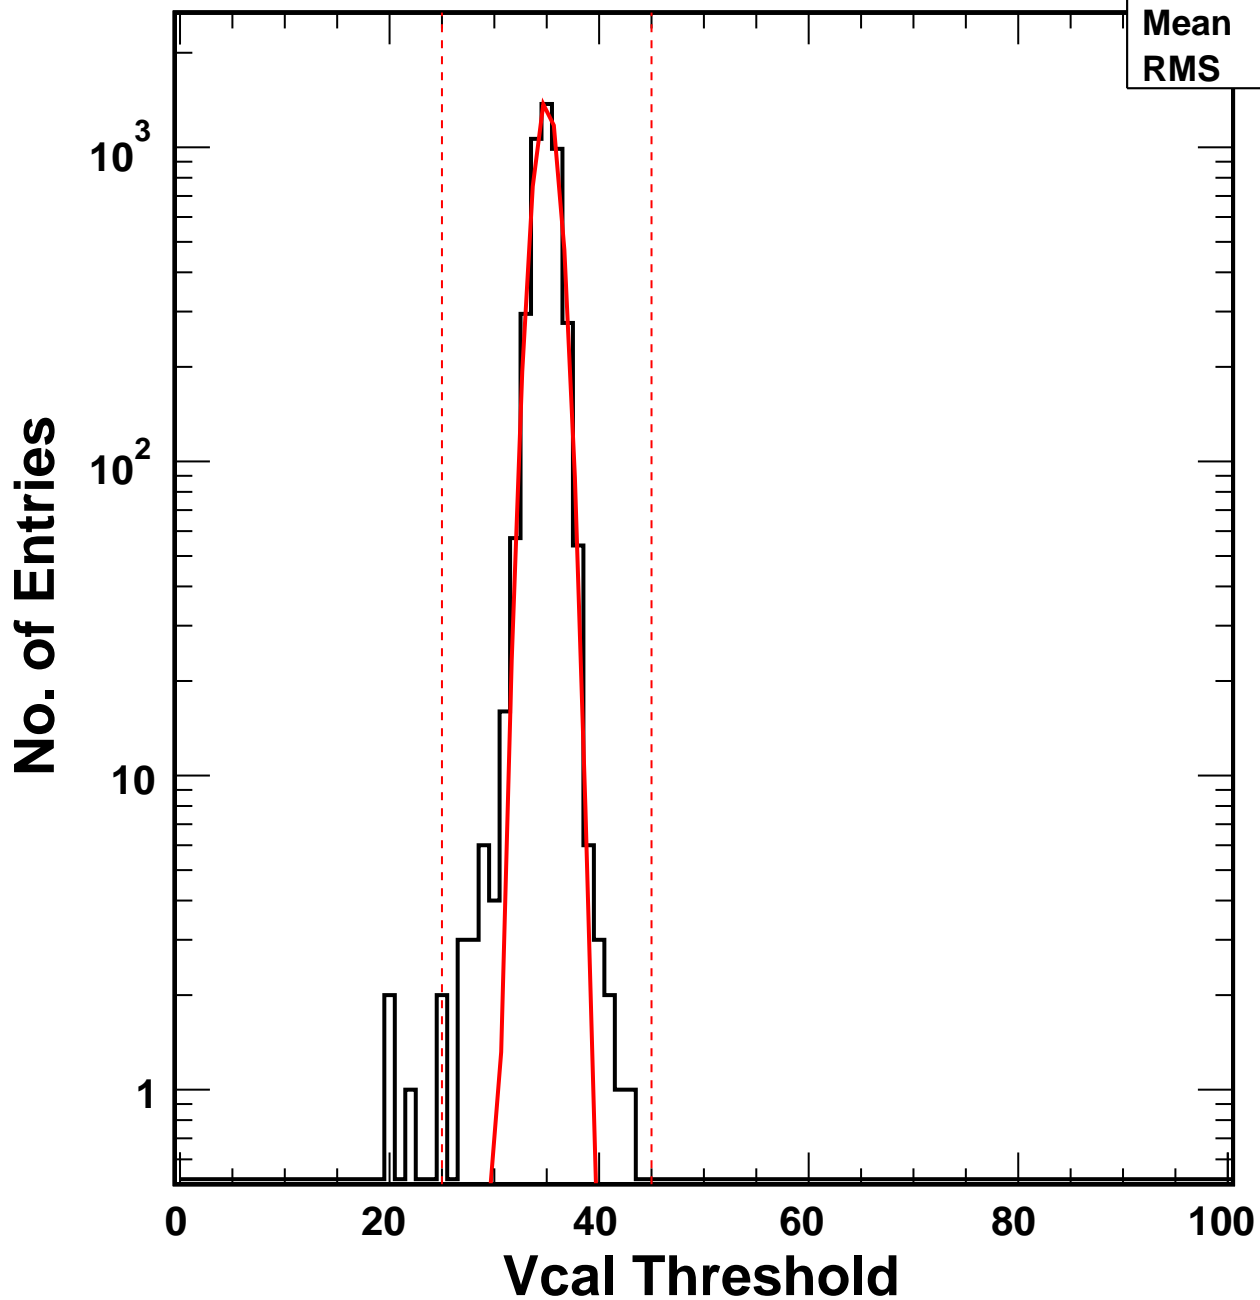

Vcal Threshold Trimmed

VcalThresholdTrimmed_3666

Entries 4160

Mean 34.93

RMS 1.334